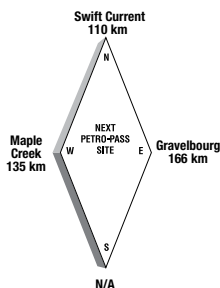

711 – 3rd Avenue West

Tel: (306) 773-8890
Fax: (306) 773-8443

Darryl Meyer

Attended Hours of Operation:
8:00 a.m. - 5:00 p.m. - Monday to Friday

Other Services:

Latitude 49.644443 Longitude -108.416004

24 HOURS

ATTENDED HOURS