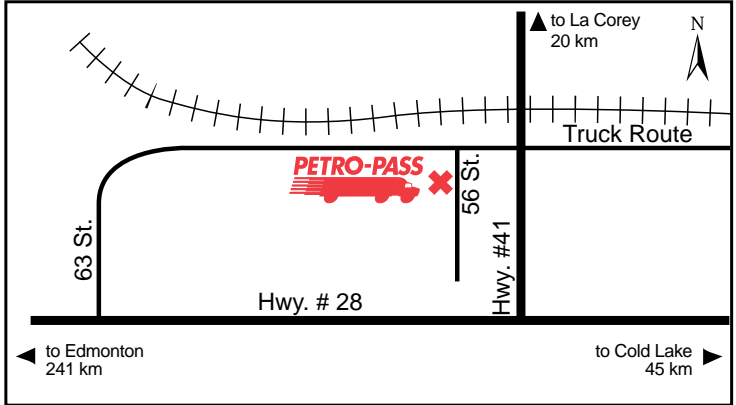

5602 - 54th Avenue

Tel: (780) 826-3043
Fax: (780) 826-3040
Phil Morris

Attended Hours of Operation:
6:00 a.m. - 5:00 p.m. – Monday to Friday

Other Services:
Solvent

Latitude 54.271396 Longitude -110.758946

BC38050

24 HOURS

ATTENDED HOURS