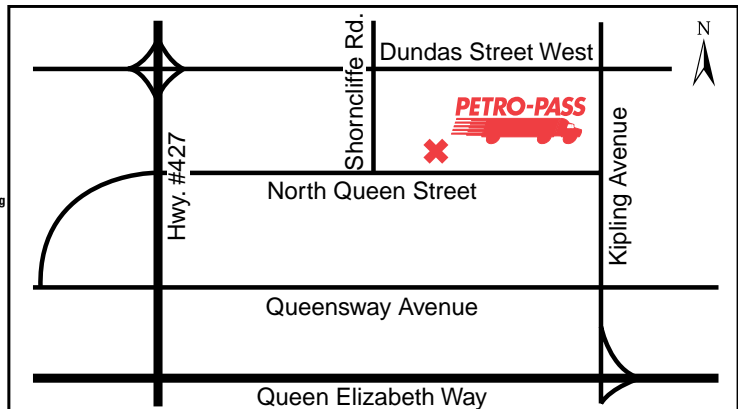

# 58 North Queen Street

Tel: (905) 670-2146

*Attended Hours of Operation:*  
Unattended

*Other Services:*

Ross Greene

Latitude 43.623064 Longitude -79.539165

T232251

24 HOURS