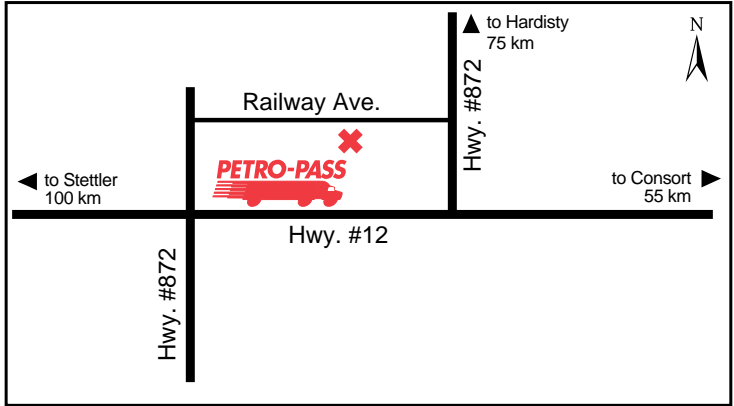

4426 Railway Avenue

Attended Hours of Operation:
7:00 a.m. - 5:00 p.m. - Monday to Friday

Tel: (403) 578-3551

Other Services:

Wes Hillmer

Latitude 52.088957 Longitude -111.438993

24 HOURS

ATTENDED HOURS

5010 Industrial Road

Attended Hours of Operation:
7:00 a.m. - 5:00 p.m. - Monday to Friday

Tel: (780) 542-4360

Other Services:

Danny and Vandy Lipinski

Latitude 53.226404 Longitude -114.978458