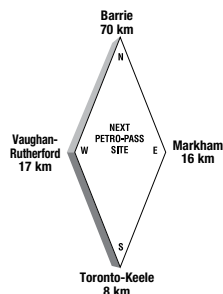

**4747 Steeles Ave W.
North York**

Tel: (416) 744-6764

Chandarkant Prajapati

Latitude 43.771326 Longitude -79.540114

Attended Hours of Operation:
24 Hours - 7 Days a Week

Other Services:
Air, JavaStop Coffee

NR42495

24 HOURS

120 MacIntosh Blvd.

Tel: (905) 761-2850

Fax: (905) 761-2847

**Ali Elsakran
Sherif Elsakran**

Latitude 43.804321 Longitude -79.520127

Attended Hours of Operation:
7:00 a.m. - 7:00 p.m. - Monday to Friday
9:00 a.m. - 1:00 p.m. - Saturday

Other Services:
Drivers' Lounge, Air, Vacuum, JavaStop Coffee,
Fax, ATM, Hot Food

CO42457

24 HOURS

ATTENDED HOURS