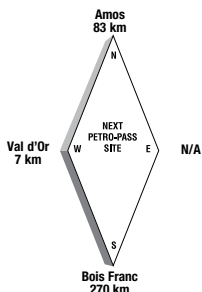

2401 Jean-Jacques Cossette Blvd at Hwy. #117

Tel: (819) 825-2850

Jean Simard
Steve Simard

Latitude 48.113907 Longitude -77.782323

Attended Hours of Operation:
8:00 a.m. - 5:00 p.m. - Monday to Friday

Other Services:

24 HOURS

ATTENDED HOURS