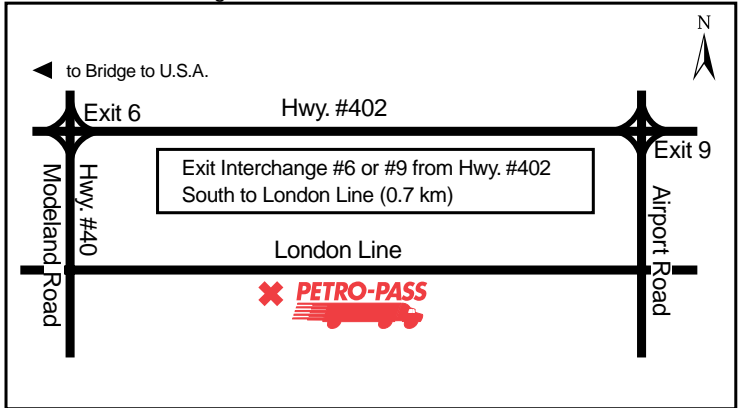

### Other Services:

Drivers' Lounge, Air, Vacuum, Fax, Hot Food, Sandwiches, Coffee

Latitude 42.983473 Longitude -82.326621

24 HOURS

ATTENDED HOURS