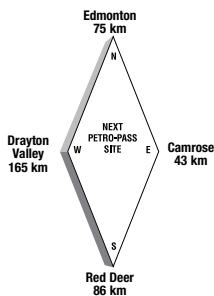

### Other Services:

24 Hour Restaurant Nearby

Latitude 52.971968 Longitude -113.390568

24 HOURS

ATTENDED HOURS