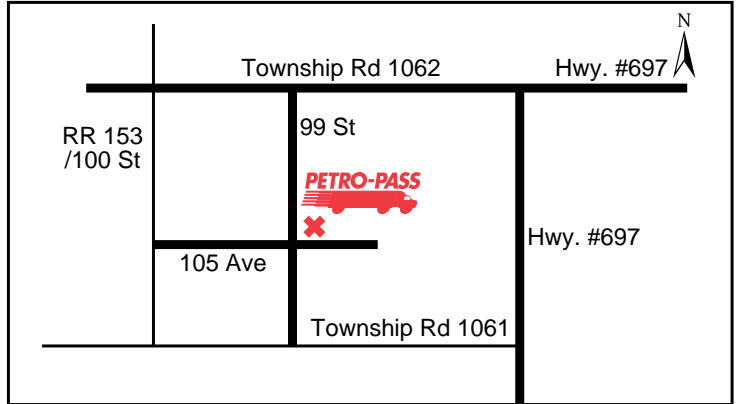

8:00 a.m. - Noon - Saturday

**Other Services:**

Coffee

Latitude 58.191462 Longitude -116.39991

LC92619

**24 HOURS**

**ATTENDED HOURS**

**3240 - 2nd Avenue North**