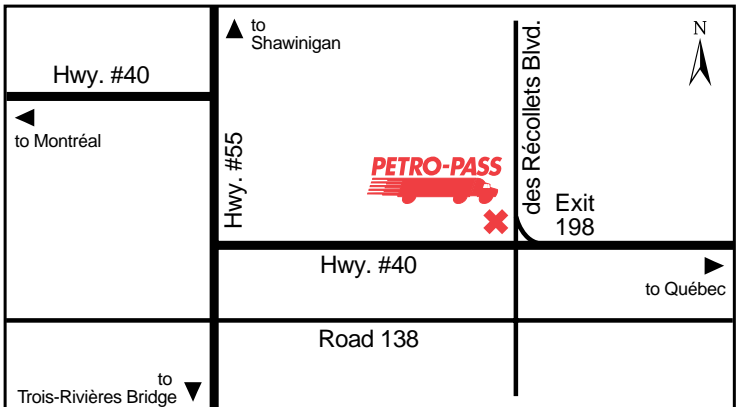

Other Services:

JavaStop Coffee, Air, Internet access, Service Station with Gasoline, Drivers' Lounge, Fax, ATM.

Latitude 46.335367 Longitude -72.576571