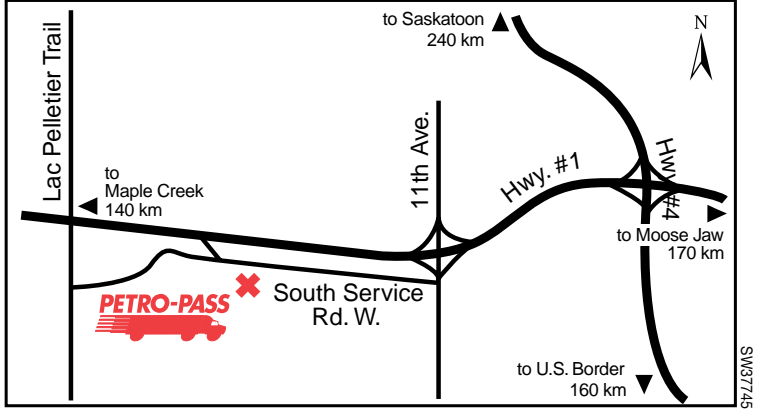

Latitude 50.286378 Longitude -107.83213

**24 HOURS**

**ATTENDED HOURS**

**Highway 3 E.**

**Attended Hours of Operation:**  
7:00 a.m. - 5:00 p.m. Monday to Friday

Tel: (306) 873-2511

**Other Services:**  
Coffee