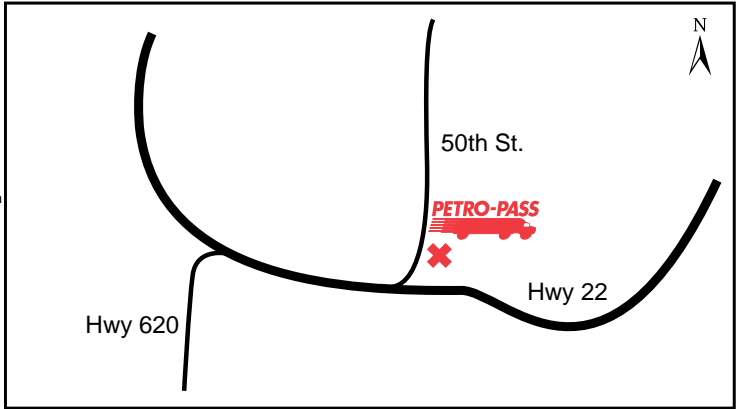

2054 50th Street

Tel: (780) 542-4360

Danny and Vandy Lipinski

Attended Hours of Operation:

Unattended

Other Services:

Latitude 53.1935937 Longitude -114.9766707

DD92618

24 HOURS

510 Premier Road

Tel: (403) 823-4833

Fax: (403) 823-5933

Barb Hoff

Elroy Koch

Attended Hours of Operation:

8:00 a.m. - 5:00 p.m. - Monday to Friday

Other Services:

Bulk Plant, Lube Warehouse, Fuel Deliveries, Methanol and Glycol Products

Latitude 51.461494 Longitude -112.728736