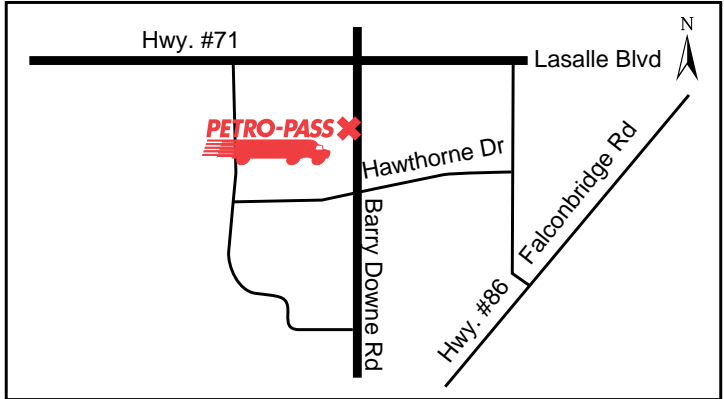

1000 Barrydowne Rd

Tel: (705) 566-2920

Steve Schutz

Attended Hours of Operation:
7:30 a.m. to 5:00 p.m. – Monday to Friday

Other Services:

Latitude 46.518926 Longitude -80.943905

SB22705

24 HOURS

ATTENDED HOURS

Summerstown Road South

Tel: (613) 931-2569

Fax: (613) 931-2923

Patrice Gallou

Attended Hours of Operation:

7:00 a.m. - 11:00 p.m. – Mon. to Thurs.

7:00 a.m. - 6:00 p.m. – Friday

10:00 a.m. - 2:00 p.m. – Saturday

12:00 p.m. - 8:00 p.m. – Sunday

Other Services: Drivers' Lounge, Air, Vacuum, Pizza, Hot & Cold food, JavaStop Coffee

Latitude 45.088017 Longitude -74.590232