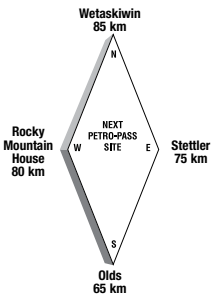

4325 - 54th Avenue

Attended Hours of Operation:
Unattended

Tel: (403) 346-2002

Other Services:

Elroy Koch
Bruce Baker

Latitude 52.26387 Longitude -113.822144

R1309486

24 HOURS

Edgar Industrial Park

Attended Hours of Operation:
6:00 a.m. - 5:00 p.m. – Monday to Friday

Tel: (403) 346-2002
Fax: (403) 341-6270

Other Services:
Canopy, ATM

Elroy Koch
Bruce Baker

Latitude 52.314303 Longitude -113.840214

R1309486

24 HOURS

ATTENDED HOURS