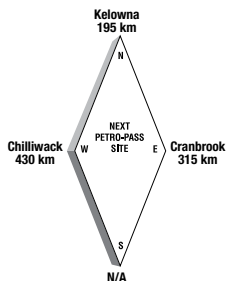

7890 Donaldson Drive

Tel: (250) 442-8850
Dave Squarebriggs

Attended Hours of Operation:
11:00 a.m. - 5:00 p.m. Monday to Friday

Other Services:

Latitude 49.033669 Longitude -118.468934