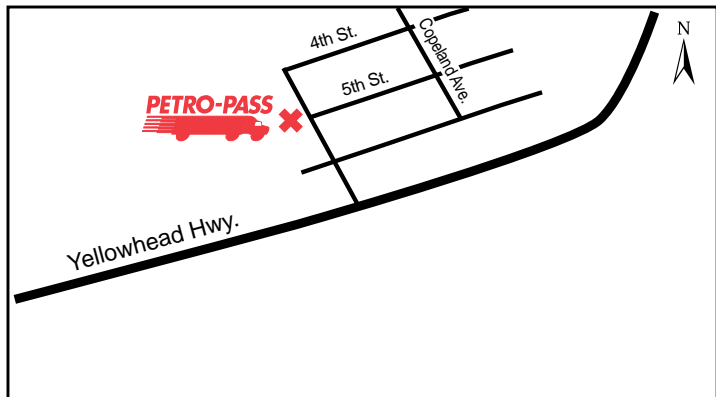

**Attended Hours of Operation:**

8:00 a.m. - 5:00 p.m. Mon. to Fri.

**Other Services:**

Latitude 54.397874 Longitude -126.661313

HO69982

**24 HOURS**

**ATTENDED HOURS**

**KAMLOOPS - TCH EAST**