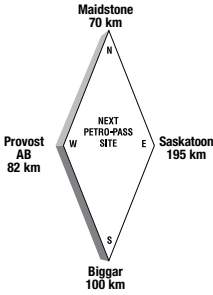

175 – 2nd Ave. S.

Attended Hours of Operation:
8:00 a.m. - 5:00 p.m. – Monday to Friday

Tel: (306) 228-2172

Other Services:

**Don Robertson
Blair Lamou**

Latitude 52.437716 Longitude -109.164166

UN38930

24 HOURS

ATTENDED HOURS

WEYBURN

SASKATCHEWAN

10 Hill Avenue

Attended Hours of Operation:
8:00 a.m. - 5:00 p.m. – Monday to Friday

Tel: (306) 842-2434

Other Services:

Fax: (306) 842-4131

Renald Mazenc

Latitude 49.663362 Longitude -103.859406