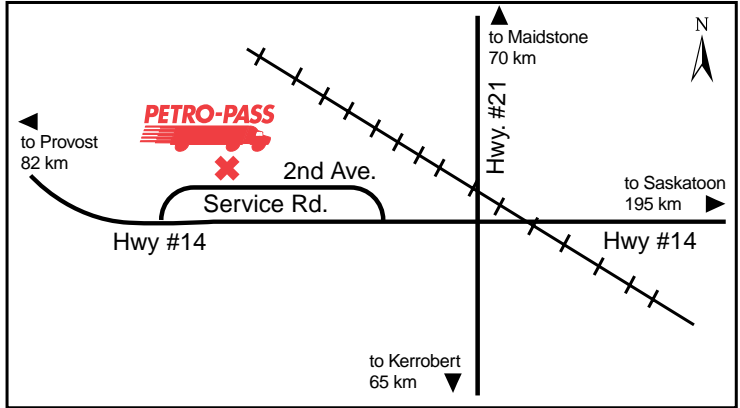

175 – 2nd Ave. S.

Attended Hours of Operation:
8:00 a.m. - 5:00 p.m. – Monday to Friday

Tel: (306) 228-2172

Other Services:

**Don Robertson
Blair Lamou**

Latitude 52.437716 Longitude -109.164166

UN38930

24 HOURS

ATTENDED HOURS

WEYBURN

SASKATCHEWAN

10 Hill Avenue

Attended Hours of Operation:
8:00 a.m. - 5:00 p.m. – Monday to Friday

Tel: (306) 842-2434

Other Services:

Fax: (306) 842-4131

Renald Mazenc

Latitude 49.663362 Longitude -103.859406