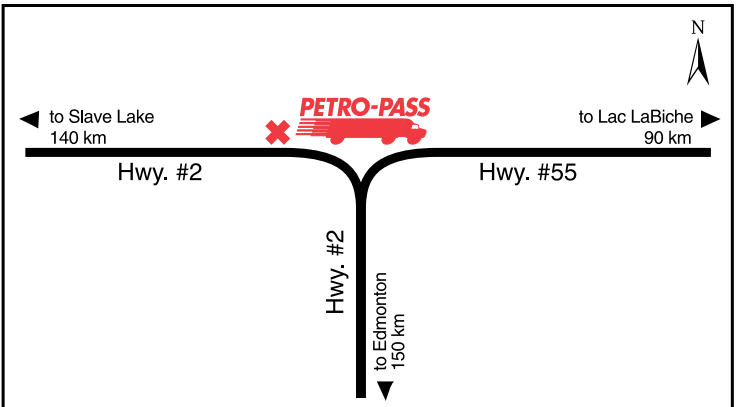

Latitude 54.721869 Longitude -113.29284