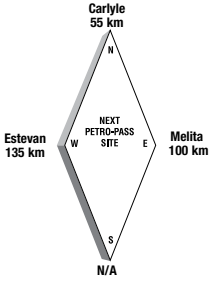

# 216 Mona Street

Tel: (306) 483-2680  
Fax: (306) 483-2484

Raymond Girard

**Attended Hours of Operation:**  
8:00 a.m. - 5:00 p.m. – Monday to Friday

**Other Services:**

Latitude 49.233755 Longitude -102.18122