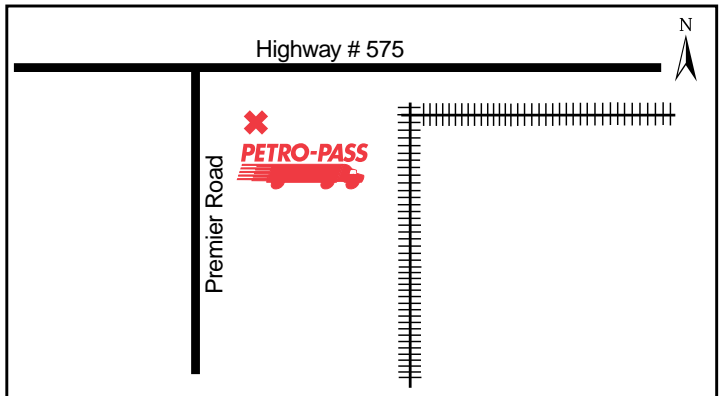

2054 50th Street

Tel: (780) 542-4360

Danny and Vandy Lipinski

Attended Hours of Operation:

Unattended

Other Services:

Latitude 53.1935937 Longitude -114.9766707

DD92618

24 HOURS

510 Premier Road

Tel: (403) 823-4833

Fax: (403) 823-5933

Barb Hoff

Elroy Koch

Attended Hours of Operation:

8:00 a.m. - 5:00 p.m. - Monday to Friday

Other Services:

Bulk Plant, Lube Warehouse, Fuel Deliveries, Methanol and Glycol Products

Latitude 51.461494 Longitude -112.728736

DR39058

24 HOURS

ATTENDED HOURS