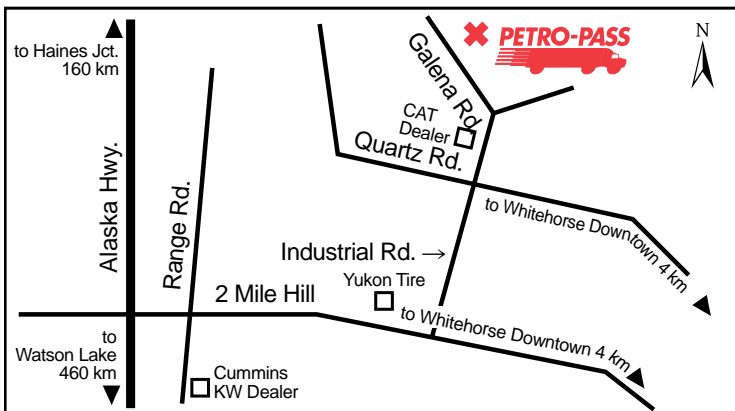

**Alaska Hwy.
(Mile 910, Km 1463)**

Tel: (867) 667-6431

Mike Baldwin

Latitude 60.638075 Longitude -135.001529

Attended Hours of Operation:
Unattended

Other Services:

Gasoline, Showers, Washrooms, Lubricants, Tire Repair at Petro-Canada Service Station next door

24 HOURS

WH37455

110 Galena Road

Tel: (867) 667-2468

Mike Baldwin

Latitude 60.741498 Longitude -135.073256

Attended Hours of Operation:
8:00 a.m. - 5:00 p.m. - Monday to Friday

Other Services:

Diesel Shop and Tire Shop Nearby

24 HOURS

ATTENDED HOURS

WH37273