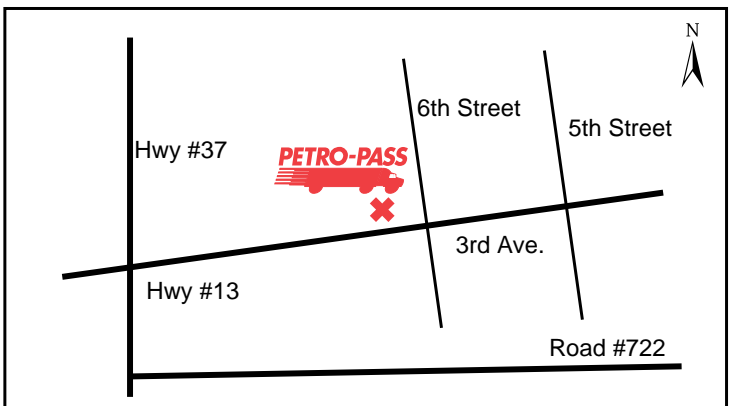

711 – 3rd Avenue West

Tel: (306) 773-8890
Fax: (306) 773-8443

Darryl Meyer

Attended Hours of Operation:
8:00 a.m. - 5:00 p.m. - Monday to Friday

Other Services:

Latitude 49.644443 Longitude -108.416004

24 HOURS

ATTENDED HOURS