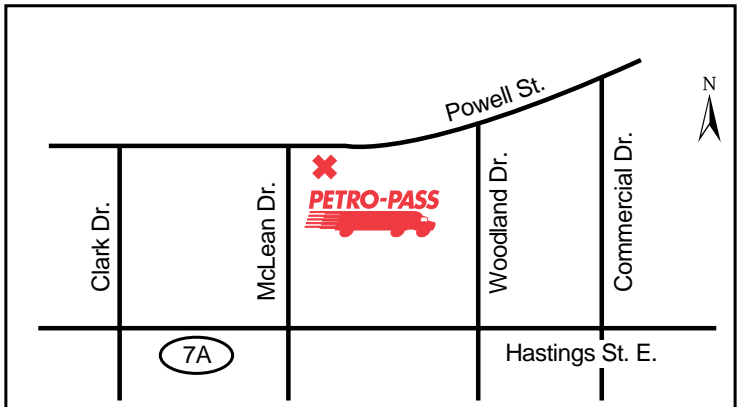

1510 Powell St.

Tel: (604) 941-0728

Attended Hours of Operation:
Unattended

Other Services:
Canopy, Air, Water

Latitude 49.283162 Longitude -123.07374