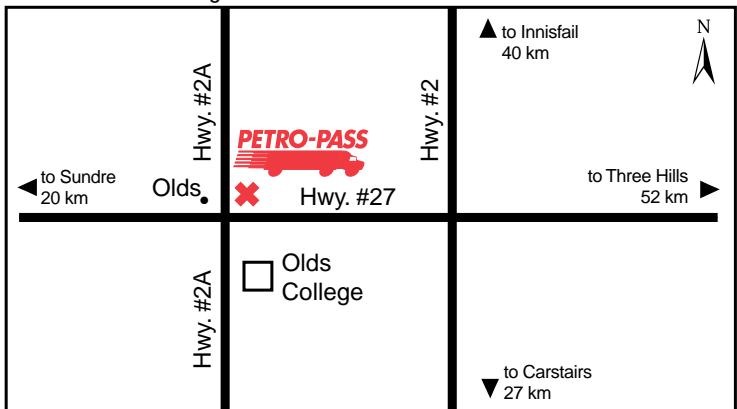

4517 46 Avenue

Attended Hours of Operation:
8:00 a.m. - 5:00 p.m. - Monday to Friday

Tel: (403) 556-8009
Fax: (403) 556-1730

Other Services:

Restaurant and Hotel Nearby

**Dennis Schmick
Elroy Koch**

Latitude 51.795256 Longitude -114.095906

OL80162

24 HOURS

ATTENDED HOURS