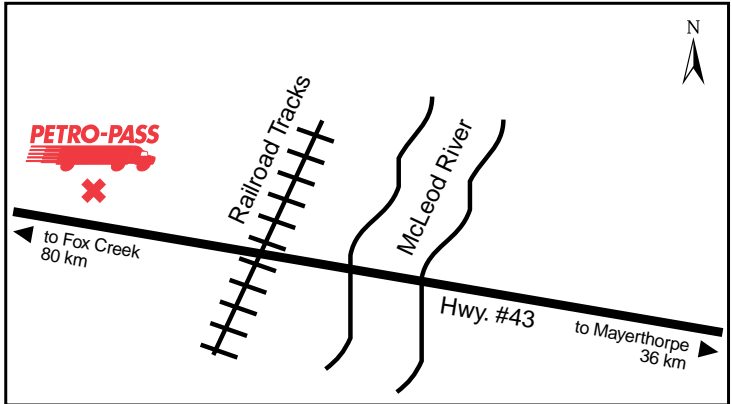

5503 Kepler St. W.

Tel: (780) 778-2346

Ingo Von Wackerbarth

Attended Hours of Operation:

6:00 a.m. - 8:00 p.m. - Monday to Friday

Other Services:

C-Store, JavaStop Coffee, Packaged DEF

Latitude 54.13117 Longitude -115.666651