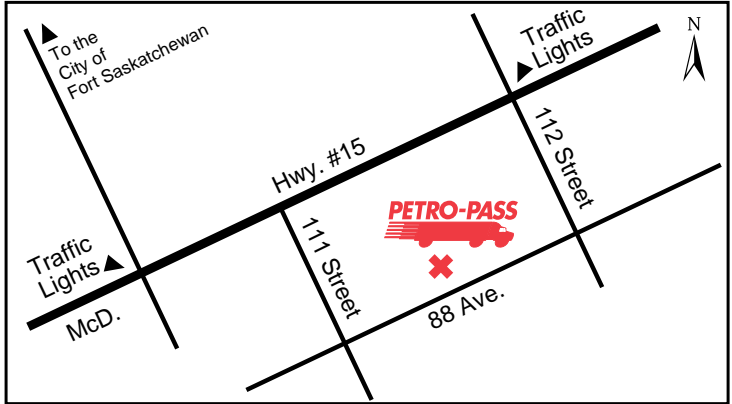

# 11128 - 88th Avenue

Tel: (780) 998-2432  
Fax: (780) 998-0053

**Attended Hours of Operation:**  
8:00 a.m. - 5:00 p.m. - Monday to Friday

**Other Services:**

Danny and Vandy Lipinski

Latitude 53.706227 Longitude -113.196334