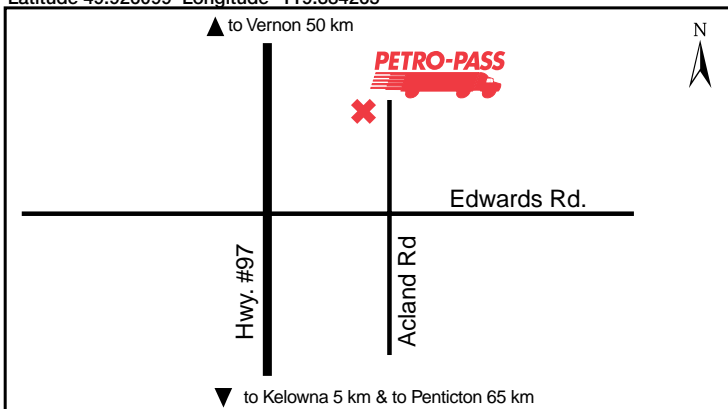

2780 Acland Road

Tel: (250) 491-3141
Fax: (250) 491-3240
Don Spring

Attended Hours of Operation:
6:00 a.m. - 6:00 p.m. - Monday to Friday

Other Services:
Canopy, JavaStop Coffee, Drivers Lounge with TV, Fax, Photocopier, ATM

Latitude 49.926099 Longitude -119.384265