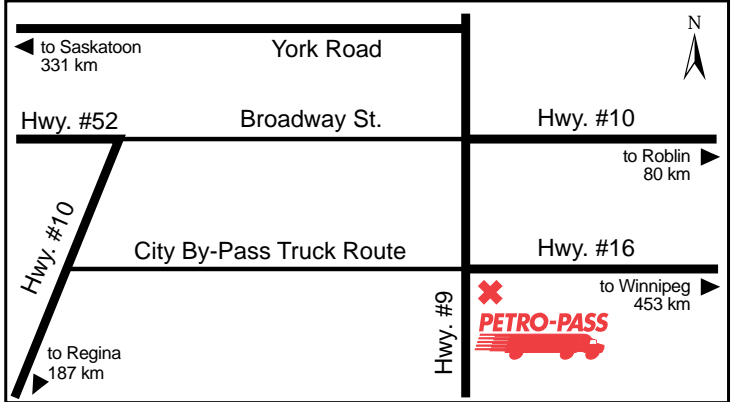

Corner of Hwy. #9 & #16 (South side of Yorkton)

Tel: (306) 783-4567

Brent Shuya

Attended Hours of Operation:
24 Hours – 7 Days a Week

Other Services:
24 Hour Gas Bar

Latitude 51.19485 Longitude -102.448727