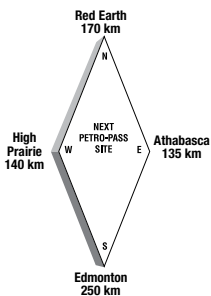

**Other Services:**  
ATM, Coffee, Bulk Methanol, Oilfield Chemicals,  
C-Store, Packaged DEF

Latitude 55.291909 Longitude -114.760094

SL38834

24 HOURS

ATTENDED HOURS

**901 - 15th Ave. S.E.**

**Attended Hours of Operation:**  
Unattended