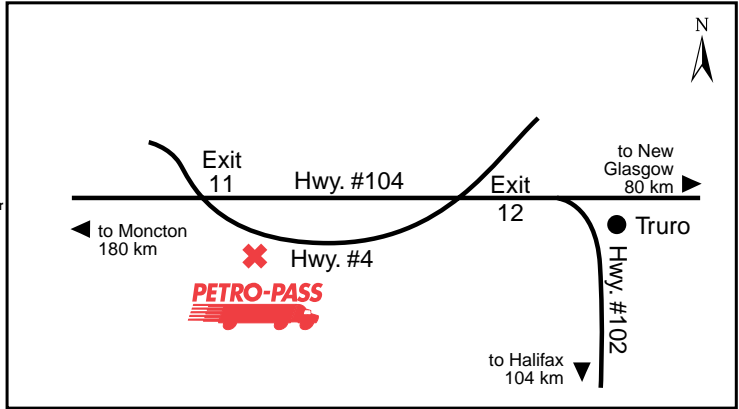

**3376 Route 104
(TransCanada Hwy.)**

Tel: (902) 662-3452
Fax: (902) 662-2806

Attended Hours of Operation:
6:00 a.m. - 10:00 p.m. - Monday to Friday
7:00 a.m. - 9:00 p.m. - Saturday - Sunday

Other Services:
Coffee, Fax, Driver's Lounge

**Crystal Rushton
and Robert Blair**

Latitude 45.403799 Longitude -63.534939

G21251

24 HOURS

ATTENDED HOURS