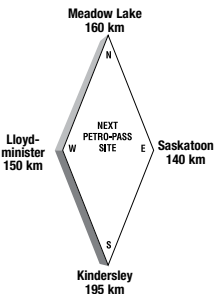

**Blair Lamon**

**Attended Hours of Operation:**  
 8:00 a.m. - 5:00 p.m. - Monday to Friday

**Other Services:**  
 Restaurant Nearby, Coffee During Business Hours

Latitude 52.762804 Longitude -108.284249