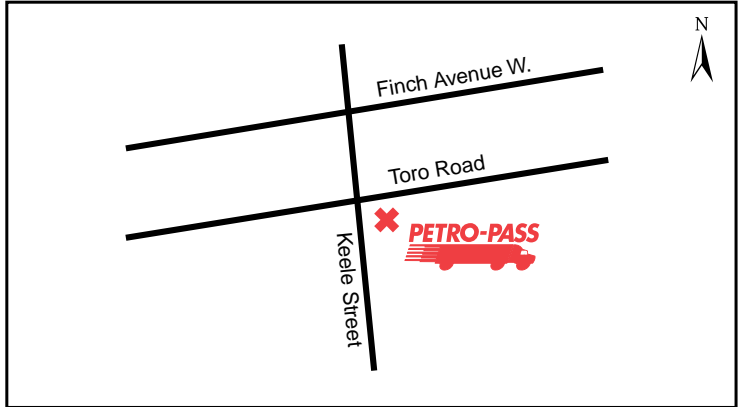

3811 Keele Street

Tel: (905) 761-2850
Fax: (905) 761-2847

Attended Hours of Operation:
Unattended

Other Services:

Ali Elsakran
Sherif Elsakran

Latitude 43.759439 Longitude -79.489659

TK92021

24 HOURS

58 North Queen Street

Tel: (905) 670-2146

Attended Hours of Operation:
Unattended

Other Services:

Ross Greene

Latitude 43.623064 Longitude -79.539165