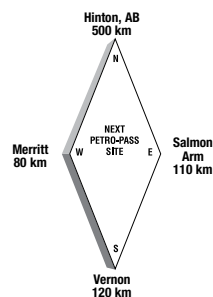

KAMLOOPS - TCH EAST

BRITISH COLUMBIA

1639 East TransCanada Hwy. (Hwy. #1 & Hwy. #5)

Tel: (250) 372-5035

Fax: (250) 372-1383

Robert Vandriel

Attended Hours of Operation:

8:00 a.m. - 5:00 p.m. - Monday to Friday

Other Services:

Drivers' Lounge, Coffee, Air, Food Services Nearby, Fax

Latitude 50.673285 Longitude -120.294585