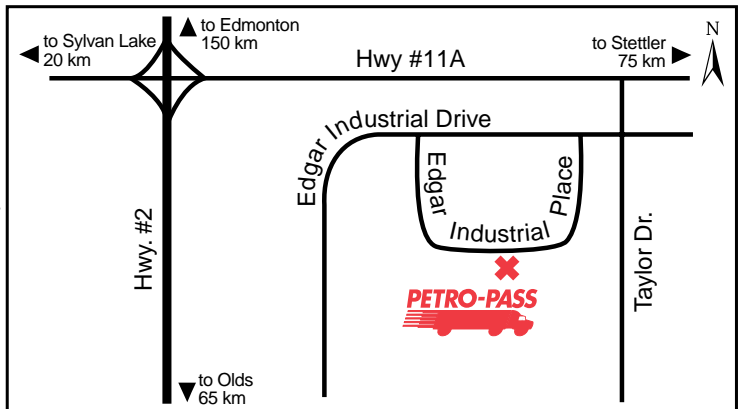

# Edgar Industrial Park

**Attended Hours of Operation:**  
6:00 a.m. - 5:00 p.m. – Monday to Friday

Tel: (403) 346-2002  
Fax: (403) 341-6270

**Other Services:**  
Canopy, ATM

Elroy Koch  
Bruce Baker

Latitude 52.314303 Longitude -113.840214