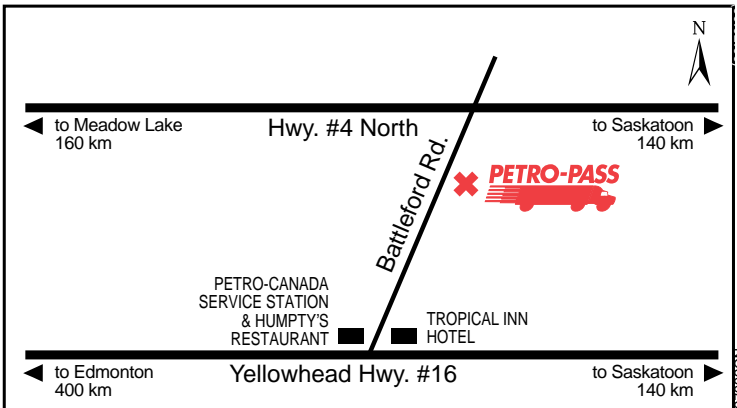

**Blair Lamon**

**Attended Hours of Operation:**  
 8:00 a.m. - 5:00 p.m. - Monday to Friday

**Other Services:**  
 Restaurant Nearby, Coffee During Business Hours

Latitude 52.762804 Longitude -108.284249