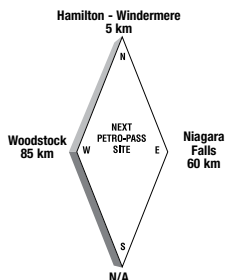

Restaurant, Truck Repair, Touchless Truck Wash

Latitude 43.240623 Longitude -79.764819

24 HOURS

ATTENDED HOURS