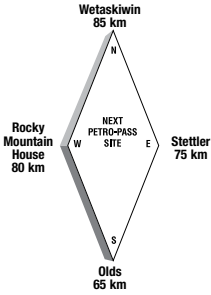

4325 - 54th Avenue

Attended Hours of Operation:
Unattended

Tel: (403) 346-2002

Other Services:

Elroy Koch
Bruce Baker

Latitude 52.26387 Longitude -113.822144

R1309486

24 HOURS

Edgar Industrial Park

Attended Hours of Operation:
6:00 a.m. - 5:00 p.m. – Monday to Friday

Tel: (403) 346-2002
Fax: (403) 341-6270

Other Services:
Canopy, ATM

Elroy Koch
Bruce Baker

Latitude 52.314303 Longitude -113.840214