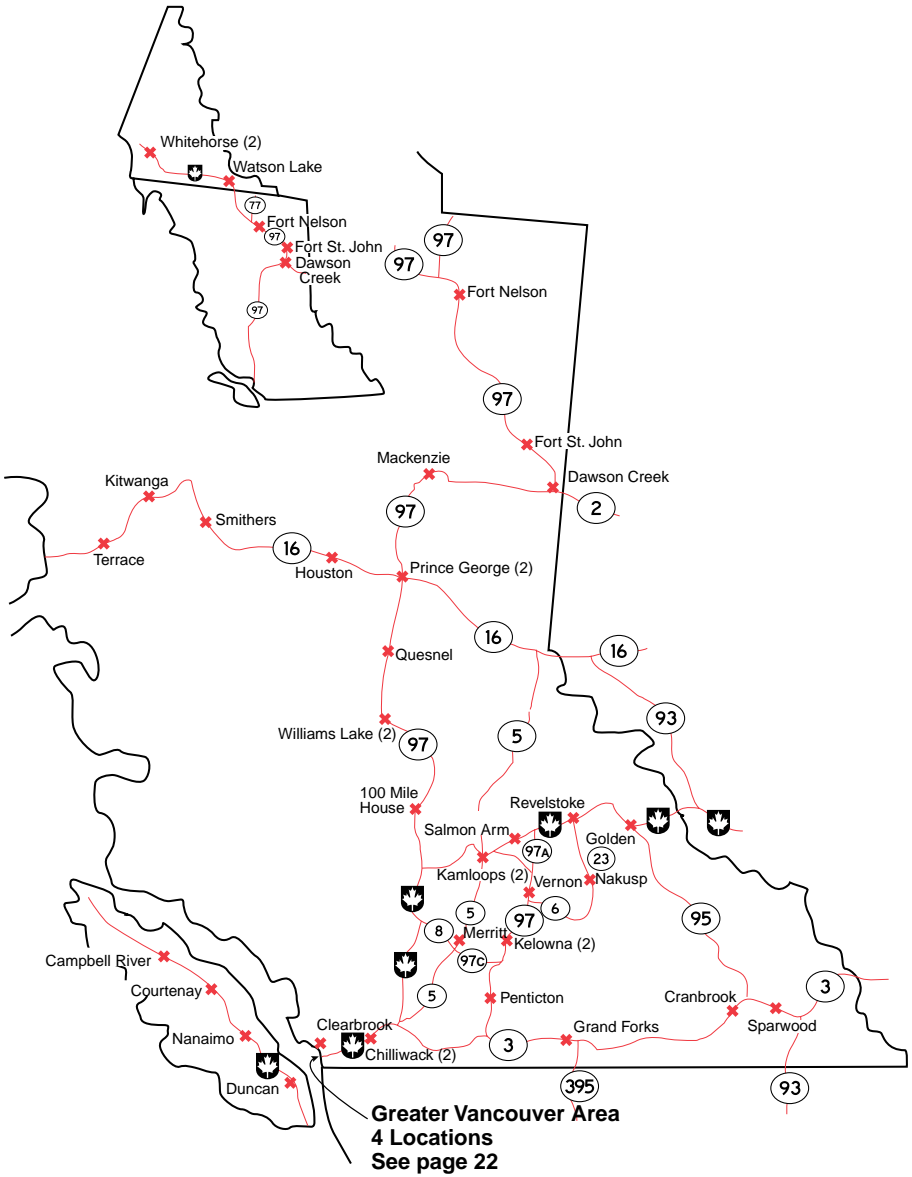

Legend

- Highway
- ✕ Petro-Pass Location