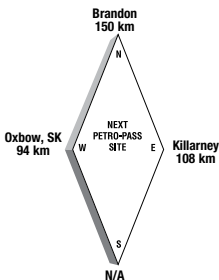

MELITA (Cardlock)

Hwy. #83

Tel: (204) 522-3202
Fax: (204) 522-3298

Mario Floresco

Attended Hours of Operation:
8:00 a.m. - 5:00 p.m. - Monday to Friday

Other Services:

Latitude 49.270087 Longitude -100.985454