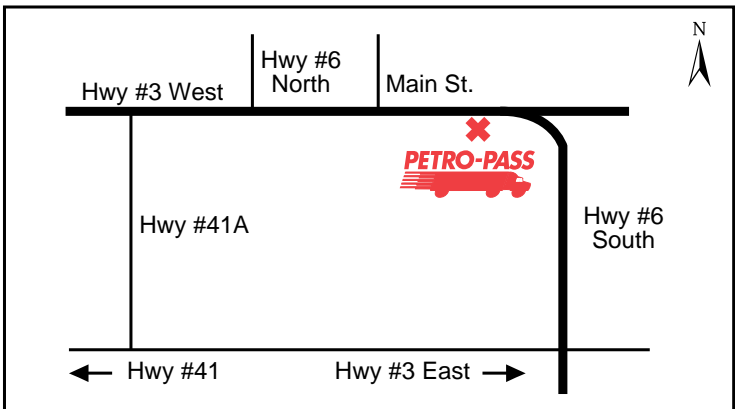

795 Saskatchewan Avenue East

Tel: (306) 873-2511

Fax: (306) 873-2772

Keith Bessette

Attended Hours of Operation:

8:00 a.m. - 12:00 p.m. – Monday to Friday

1:00 p.m. - 5:00 p.m.

Other Services:

Latitude 52.856616 Longitude -104.593642