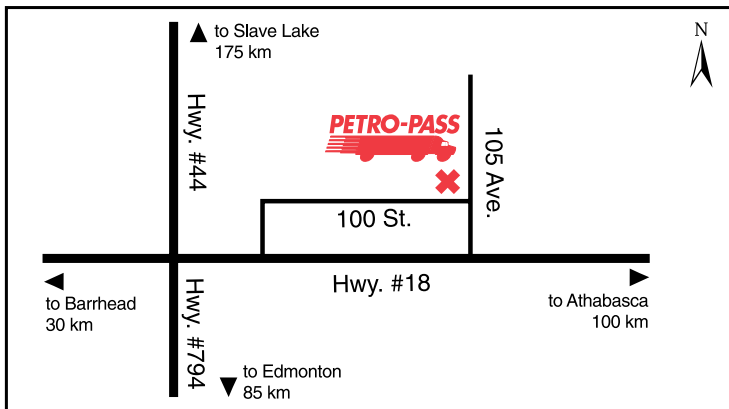

10560 - 100th St.

Tel: (780) 349-4438

Danny and Vandy Lipinski

Attended Hours of Operation:

8:00 a.m. - 5:00 p.m. - Monday to Friday

Other Services:

Bulk Methanol, Oilfield Chemicals, Packaged DEF, C-Store, Coffee during business hours

Latitude 54.152971 Longitude -113.844465