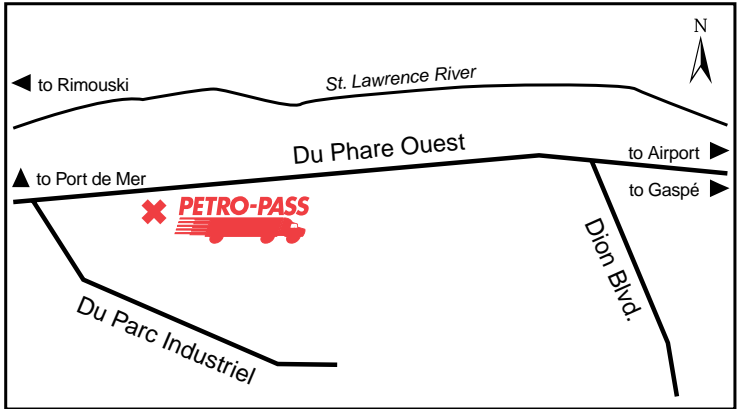

Tel: (418) 562-6616

Jean Desjardins

Latitude 48.84736 Longitude -67.55454

**Attended Hours of Operation:**  
6:00 a.m. - 11:00 p.m. - 7 Days a Week

**Other Services:**  
Service Station with Gasoline, JavaStop Coffee,  
Drivers' Lounge. Motel nearby