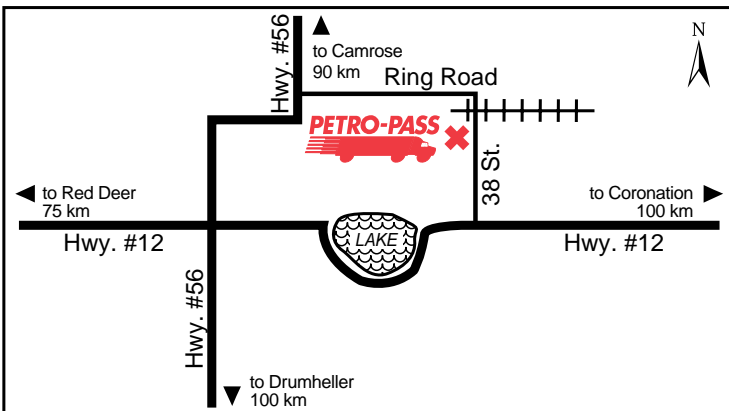

901 - 15th Ave. S.E.

Attended Hours of Operation:
Unattended

Tel: (780) 849-3820

Other Services:

Ingo Von Wackerbarth
Barrie Deschover

Latitude 55.269239 Longitude -114.77211

24 HOURS

3803 - 47th Avenue

Attended Hours of Operation:
7:30 a.m. - 5:00 p.m. - Monday to Friday

Tel: (403) 742-5300

Other Services:

Elroy Koch
Daryl Nelson

Latitude 52.322783 Longitude -112.68018

24 HOURS

ATTENDED HOURS