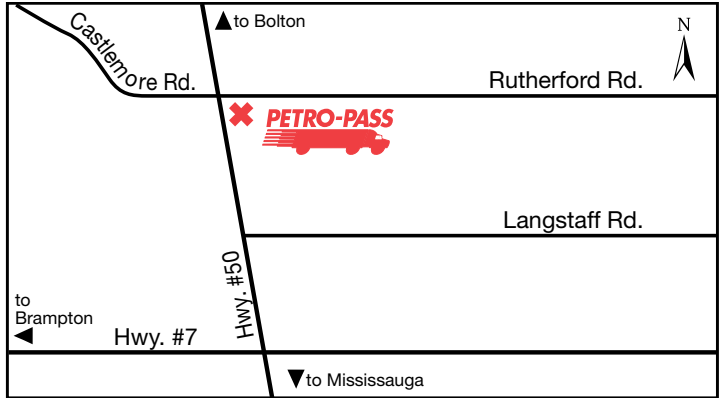

Hwy 50 & Rutherford

Tel: (905) 265-8876
Fax: (905) 265-8876
Guljinder Tak

Attended Hours of Operation:
24 Hrs - 7 Days a Week

Other Services:
Hot Soup, Hot Dogs, Drivers' Lounge, Air, Vacuum,
JavaStop Coffee

Latitude 43.802563 Longitude -79.667273