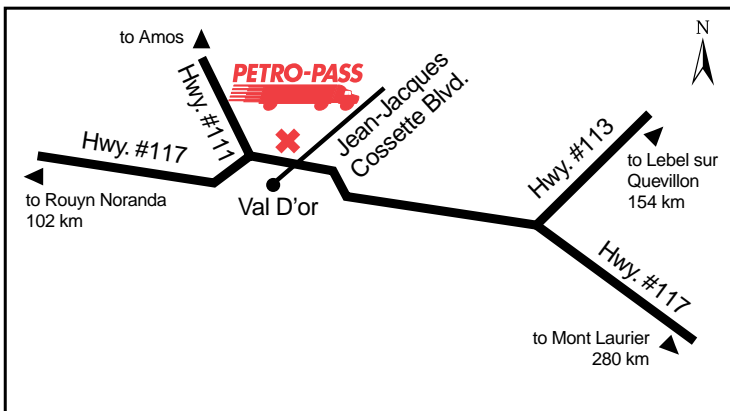

2401 Jean-Jacques Cossette Blvd at Hwy. #117

Tel: (819) 825-2850

Jean Simard
Steve Simard

Latitude 48.113907 Longitude -77.782323

Attended Hours of Operation:
8:00 a.m. - 5:00 p.m. - Monday to Friday

Other Services:

24 HOURS

ATTENDED HOURS