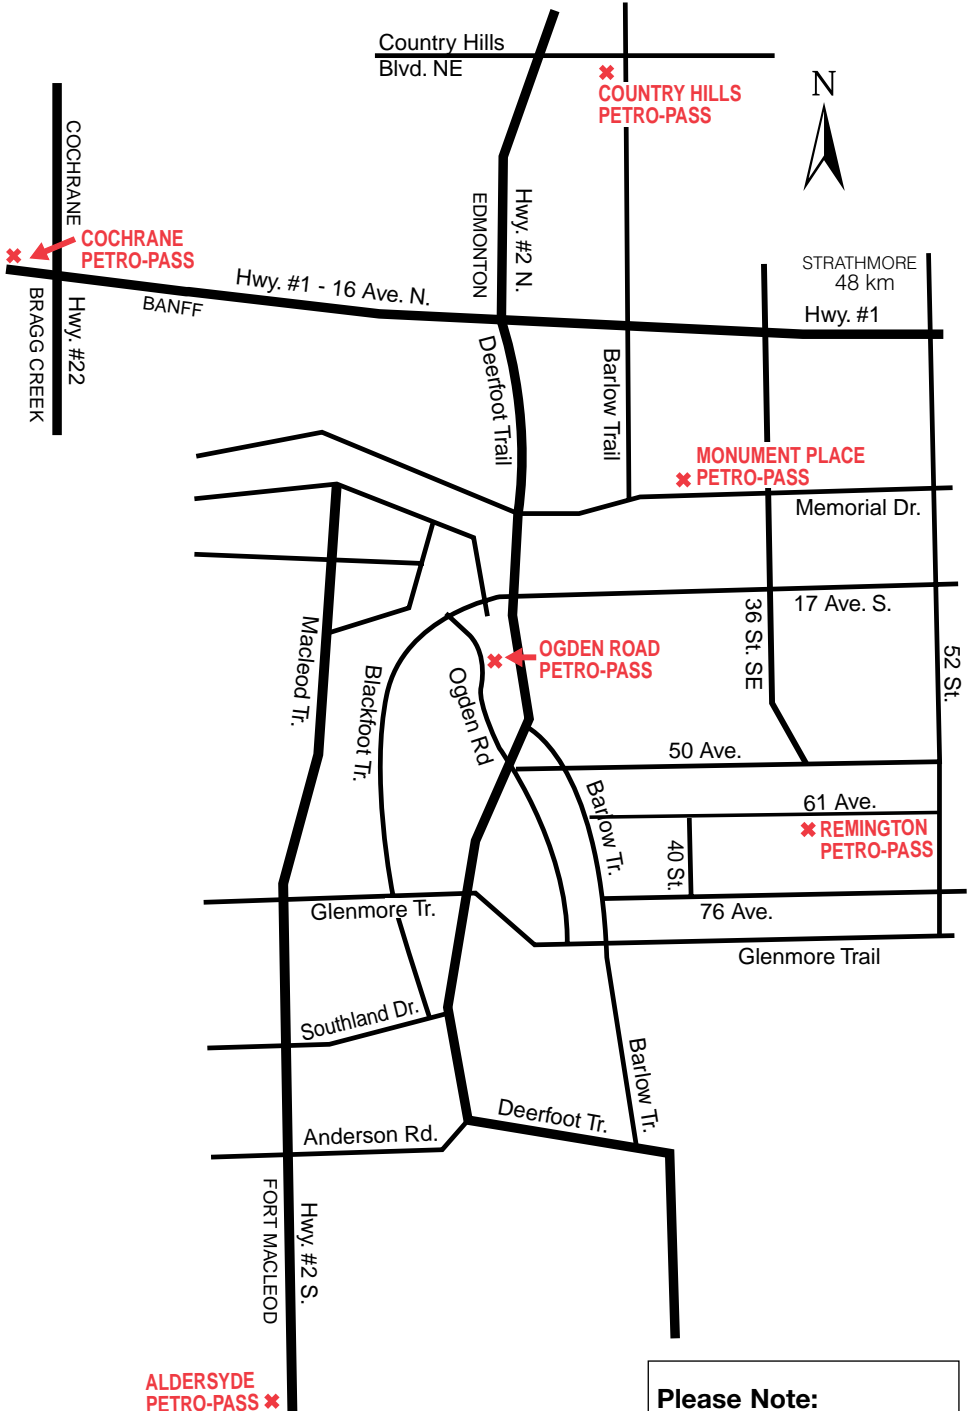

CALGARY AREA PETRO-PASS LOCATIONS

Please Note:
This map is not to scale.