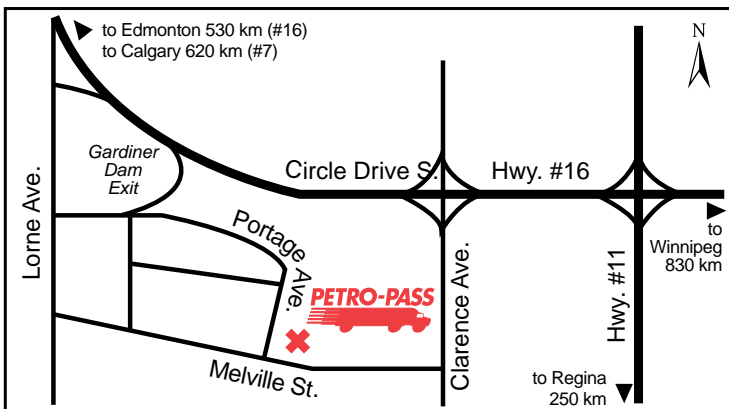

411 Melville Street

Tel: (306) 934-6766
Fax: (306) 668-6110

Garry Custead

Attended Hours of Operation:
Unattended

Other Services:

Latitude 52.086864 Longitude -106.6589