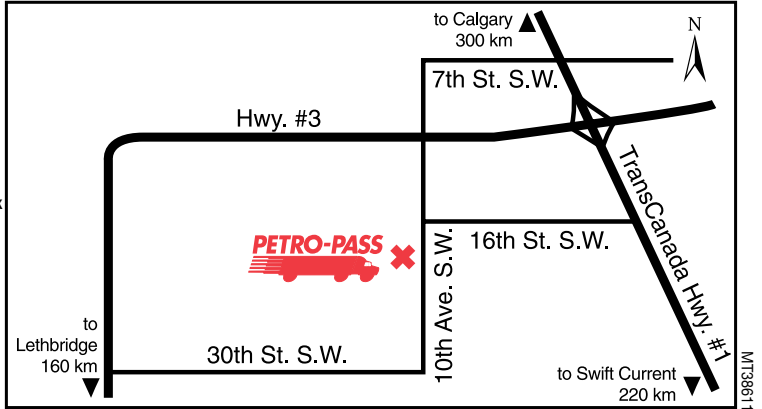

1802 - 10th Avenue S.W.

Tel: (403) 527-6411
Fax: (403) 529-1660
Shawn Delaney

Attended Hours of Operation:
7:30 a.m. - 5:00 p.m. - Monday to Friday
8:00 a.m. - Noon - Saturday

Other Services:
Coffee During Office Hours

Latitude 50.022017 Longitude -110.710183

24 HOURS

ATTENDED HOURS