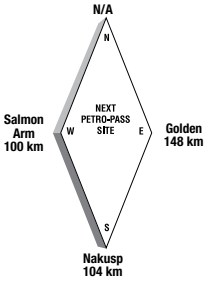

Hwy. #23 South & Nixon Road

Tel: (250) 832-3108

Robert Vandriel

Latitude 51.000091 Longitude -118.226398

Attended Hours of Operation:
Unattended

Other Services:
Coffee, Tires, Food Services Nearby