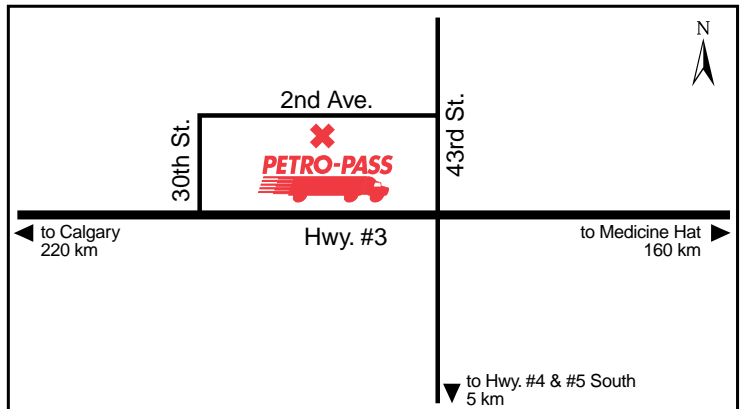

Other Services:

Drivers' Lounge, Coffee During Office Hours

Latitude 49.700455 Longitude -112.790548