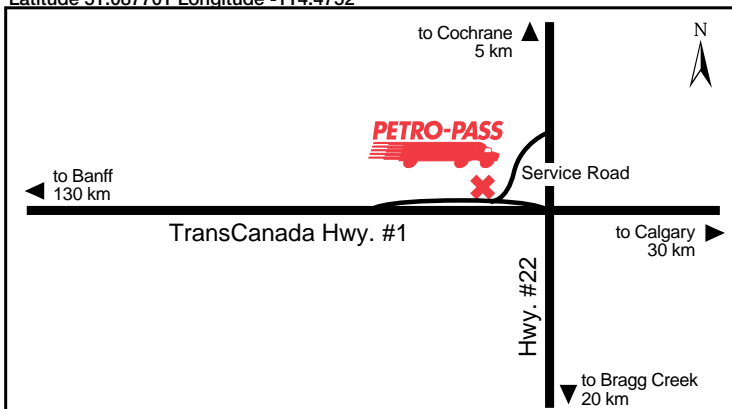

Hwy 1 and Hwy 22

(Cochrane Turnoff)

Tel: (403) 932-2998

Fax: (403) 932-7732

Fiona Kreschuk

Latitude 51.087701 Longitude -114.4752

Attended Hours of Operation:

24 hours - 7 Days a Week

Other Services:

Fax, JavaStop Coffee, C-Store, ATM, Air, Restaurant & Service Station next door, Weigh Scale nearby