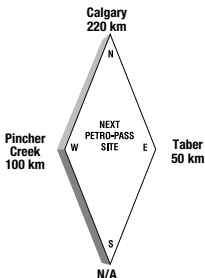

Other Services:

Drivers' Lounge, Coffee During Office Hours

Latitude 49.700455 Longitude -112.790548