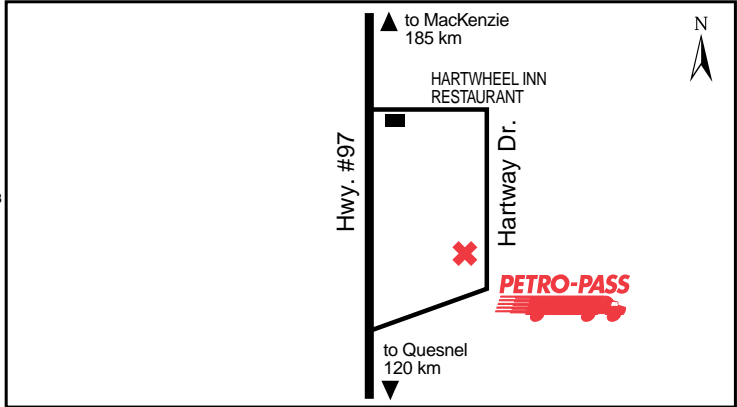

PRINCE GEORGE - HARTWAY DR. (Cardlock) BRITISH COLUMBIA

5435 Hartway Drive

Tel: (250) 562-8166

Attended Hours of Operation:
Unattended

Other Services:

Latitude 53.878466 Longitude -122.739977