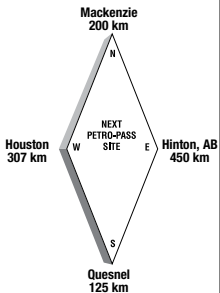

Latitude 53.978194 Longitude -122.769674

PG69656

24 HOURS

ATTENDED HOURS

**PRINCE GEORGE - HARTWAY DR. (Cardlock) BRITISH COLUMBIA**

**5435 Hartway Drive**

Tel: (250) 562-8166

**Attended Hours of Operation:**  
Unattended