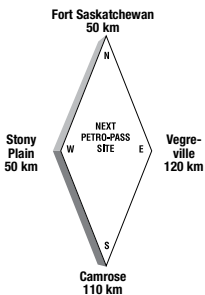

15630 - 118th Avenue

Attended Hours of Operation:
6:00 a.m. - 6:00 p.m. - Monday to Friday
Closed Weekends

Other Services:
ATM

Tel: (780) 452-1102
Fax: (780) 451-3270

Danny and Vandy Lipinski

Latitude 53.571129 Longitude -113.59138