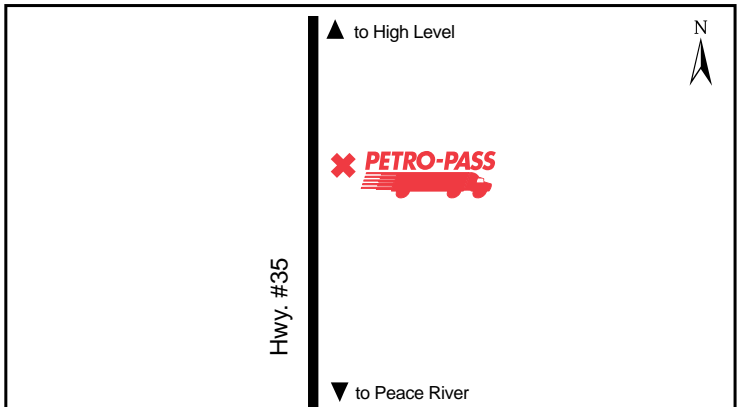

Hwy 35

Tel: (780) 624-3003

Ingo Von Wackerbarth

Attended Hours of Operation:
Unattended

Other Services:

Latitude 56.944342 Longitude -117.624178