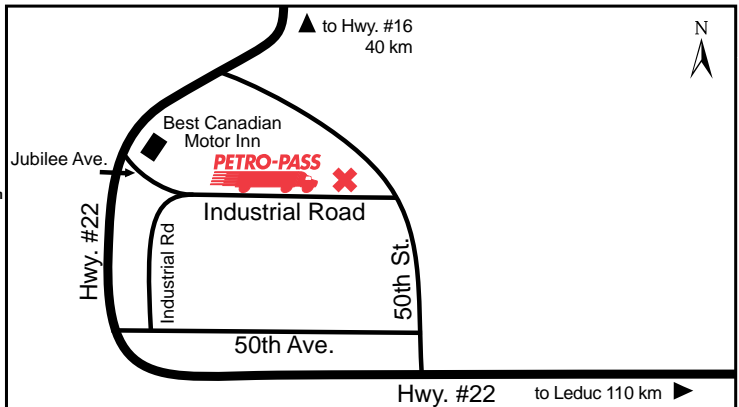

24 HOURS

ATTENDED HOURS