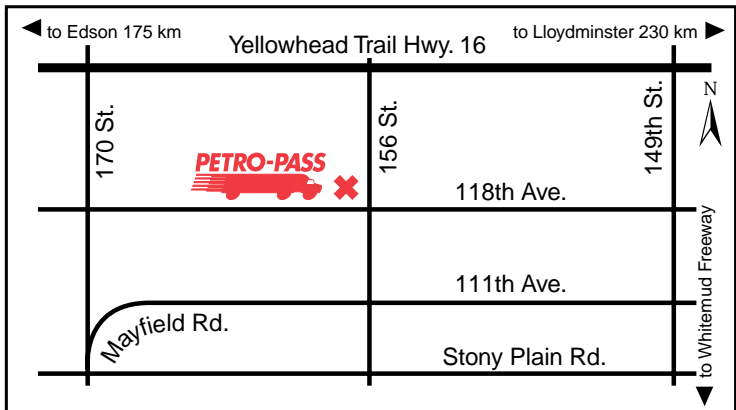

15630 - 118th Avenue

Attended Hours of Operation:
6:00 a.m. - 6:00 p.m. - Monday to Friday
Closed Weekends

Other Services:
ATM

Tel: (780) 452-1102
Fax: (780) 451-3270

Danny and Vandy Lipinski

Latitude 53.571129 Longitude -113.59138