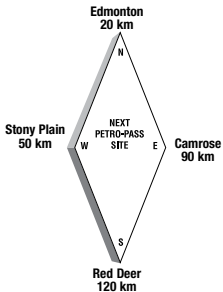

Jct of Sparrow Dr & Hwy. 625

Attended Hours of Operation:
6:00 a.m. - 6:00 p.m. - Monday to Friday

Tel: (780) 955-7443
Fax: (780) 955-7434

Other Services:

Danny and Vandy Lipinski

Latitude 53.337022 Longitude -113.542768