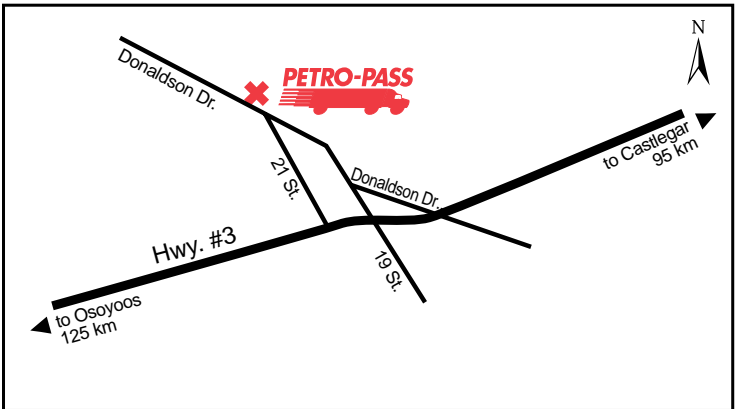

7890 Donaldson Drive

Tel: (250) 442-8850
Dave Squarebriggs

Attended Hours of Operation:
11:00 a.m. - 5:00 p.m. Monday to Friday

Other Services:

Latitude 49.033669 Longitude -118.468934