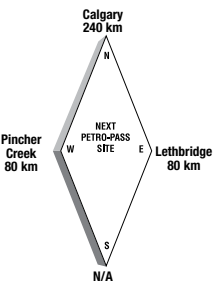

Attended Hours of Operation:

8:00 a.m. - 5:00 p.m. – Monday to Friday

Other Services: Lubricants, Bulk Fuel Delivery

Latitude 49.188884 Longitude -113.301702