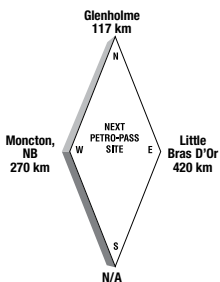

Other Services:

Drivers' Lounge, Hot Dog, Fax, Coffee, Pizza

John Ives

Latitude 44.706052 Longitude -63.597525