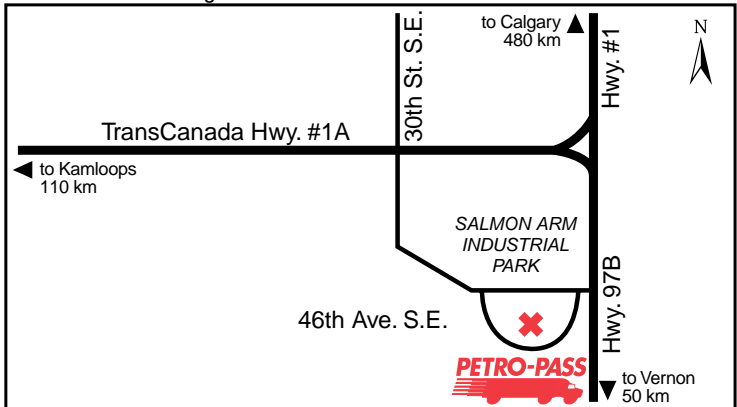

Hwy. #23 South & Nixon Road

Tel: (250) 832-3108

Robert Vandriel

Latitude 51.000091 Longitude -118.226398

Attended Hours of Operation:
Unattended

Other Services:
Coffee, Tires, Food Services Nearby

RS69053

24 HOURS

4941 - 46th Avenue S.E.

Tel: (250) 832-3108
Fax: (250) 832-1846

Robert Vandriel / Tim Ferguson

Latitude 50.66639 Longitude -119.228064

Attended Hours of Operation:
7:00 a.m. - 5:00 p.m. - Monday to Friday

Other Services:
Coffee, Food Services Nearby

A268313

24 HOURS

ATTENDED HOURS