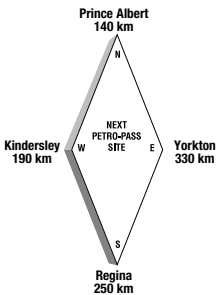

Canopy, Coffee, Truck Wash, ATM

Latitude 52.173661 Longitude -106.664302

S236957

24 HOURS

ATTENDED HOURS