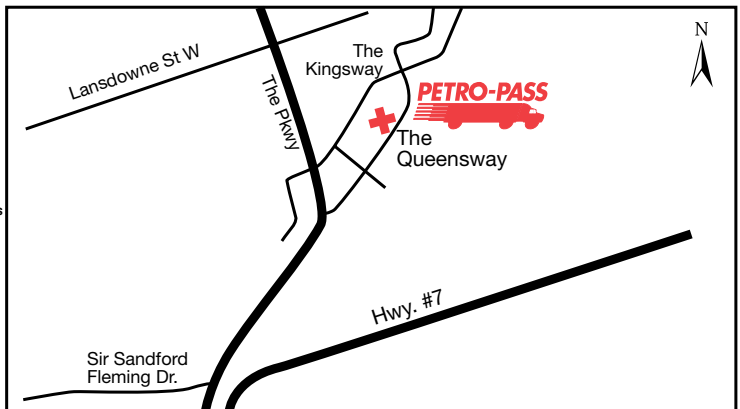

# 660 The Queensway

**Attended Hours of Operation:**  
7:30 a.m. - 5:00 p.m. – Monday to Friday

**Other Services:**

Tel: (705) 742-8815  
Fax: (705) 742-8003

Latitude 44.277681 Longitude -78.337291

**Brent Perrin**