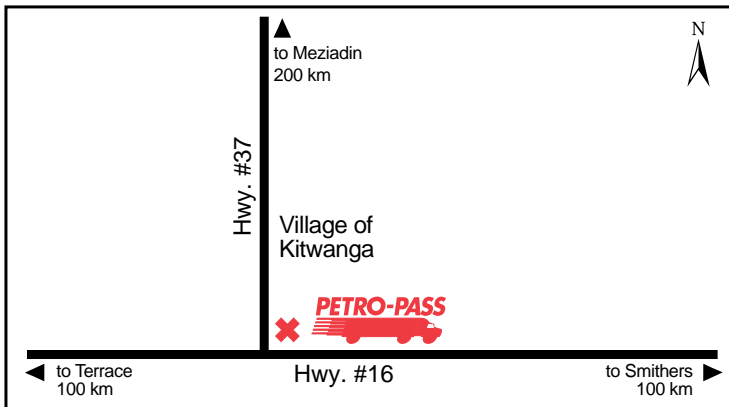

**Attended Hours of Operation:**  
Unattended

Tel: (250) 635-2066

**Other Services:**

Petro-Canada Service Station Next Door with Oil, Food & Washrooms

**Doug Ames**

Latitude 55.095984 Longitude -128.074582