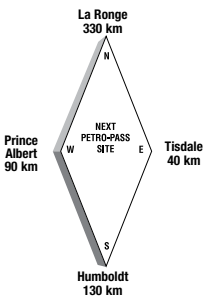

Latitude 52.856616 Longitude -104.593642

MS36630

24 HOURS

**TransCanada Hwy. West**

Tel: (306) 691-5501  
 Fax: (306) 694-1734

**Renald Mazenc**

**Attended Hours of Operation:**  
 8:00 a.m. - 5:00 p.m. - Monday to Friday