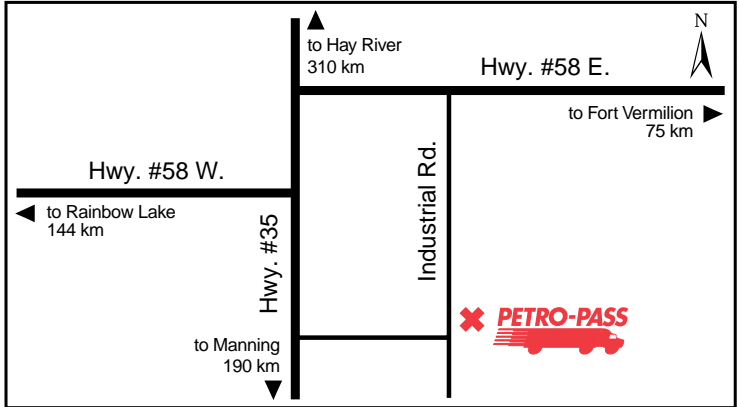

# Industrial Road

Tel: (780) 926-4201

Ingo Von Wackerbarth

**Attended Hours of Operation:**  
8:00 a.m. - 5:00 p.m. - Monday to Friday

**Other Services:**  
Coffee during business hours

Latitude 58.498367 Longitude -117.14749