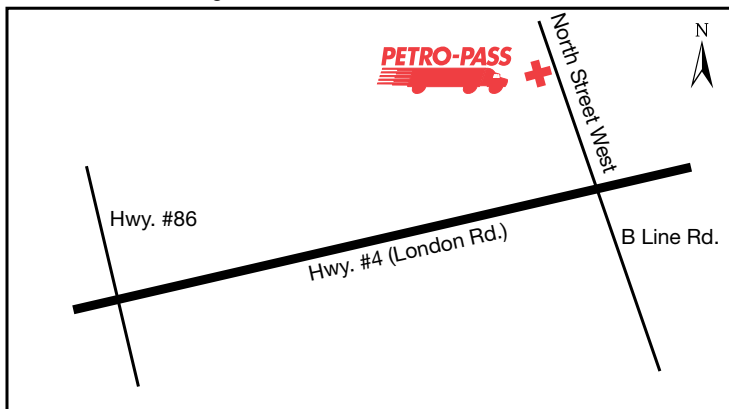

50 North Street West

Tel: (519) 357-2664

Mark Foxtton

Attended Hours of Operation:

Unattended

Other Services:

DEF Jugs

Latitude 43.897537 Longitude -81.306531