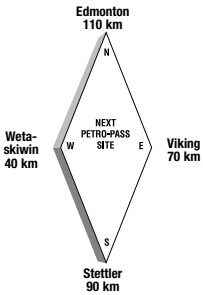

3901 - 42nd Avenue

Tel: (780) 672-2572

Cliff Drever

Attended Hours of Operation:

7:30 a.m. - 5:30 p.m. – Monday to Friday

8:00 a.m. - Noon – Saturday

Other Services:

Latitude 53.004742 Longitude -112.80751