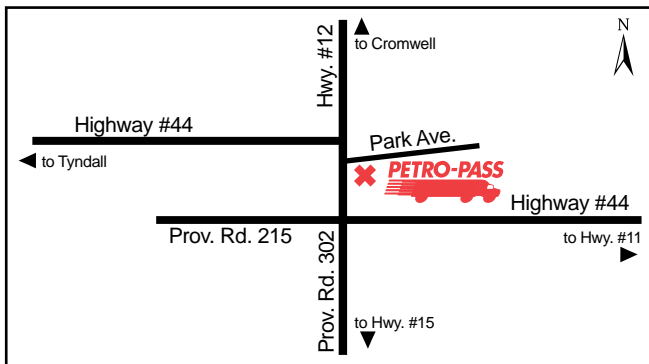

# 400 Park Ave.

Tel: (204) 268-2223  
Fax: (204) 268-4749

Linda Zavitz

**Attended Hours of Operation:**  
8:00 a.m. - 5:00 p.m. - Monday to Friday

**Other Services:**

Latitude 50.061681 Longitude -96.520134