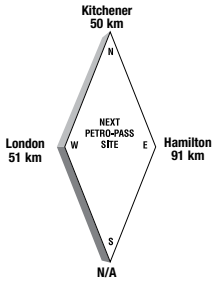

8 Churchill Place

Tel: (519) 539-8191

Dave Lippert

Attended Hours of Operation:
7:30 a.m. - 4:00 p.m. - Monday to Friday

Other Services:

Latitude 43.134183 Longitude -80.727558

W042572

24 HOURS

ATTENDED HOURS