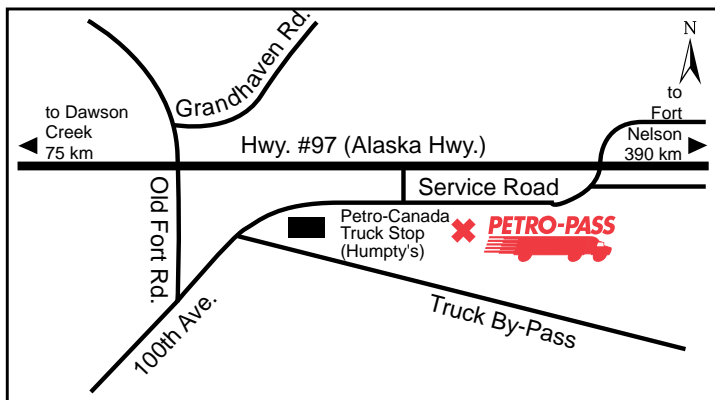

Mile 293, Alaska Hwy.

Attended Hours of Operation:
8:00 a.m. - 5:00 p.m. - Monday to Friday

Tel: (250) 774-7251
Fax: (250) 774-7254

Other Services:

Randy Bassett

Latitude 58.742592 Longitude -122.680375

FND2901

24 HOURS

ATTENDED HOURS

11724 Alaska Highway

Attended Hours of Operation:
24 Hours - 7 days a week

Tel: (250) 785-6758

Other Services:
Humpty's Restaurant

Harold Bergman

Latitude 56.247246 Longitude -120.874806

F269781

24 HOURS