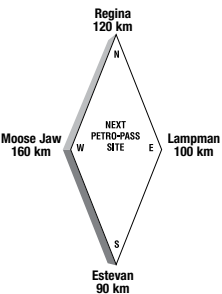

175 – 2nd Ave. S.

Attended Hours of Operation:
8:00 a.m. - 5:00 p.m. – Monday to Friday

Tel: (306) 228-2172

Other Services:

**Don Robertson
Blair Lamou**

Latitude 52.437716 Longitude -109.164166

UN38930

24 HOURS

ATTENDED HOURS

WEYBURN

SASKATCHEWAN

10 Hill Avenue

Attended Hours of Operation:
8:00 a.m. - 5:00 p.m. – Monday to Friday

Tel: (306) 842-2434

Other Services:

Fax: (306) 842-4131

Renald Mazenc

Latitude 49.663362 Longitude -103.859406

WE36930

24 HOURS

ATTENDED HOURS