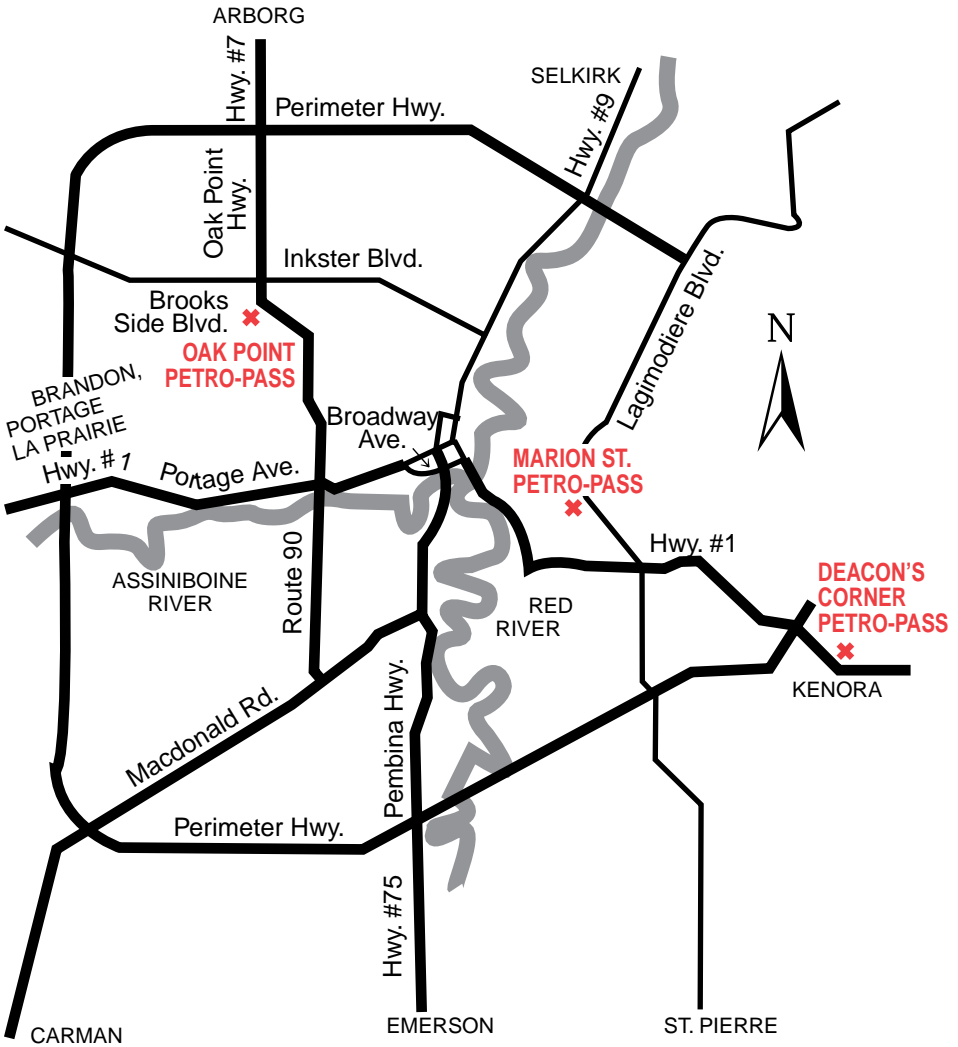

WINNIPEG AREA PETRO-PASS LOCATIONS

Please Note:
This map is not to scale.