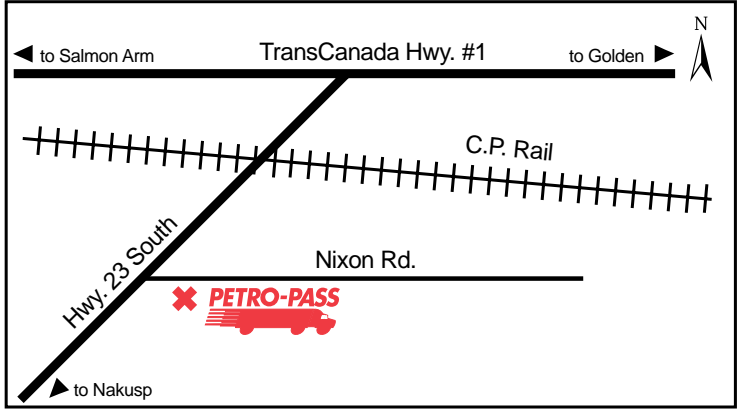

Hwy. #23 South & Nixon Road

Tel: (250) 832-3108

Robert Vandriel

Latitude 51.000091 Longitude -118.226398

Attended Hours of Operation:
Unattended

Other Services:
Coffee, Tires, Food Services Nearby