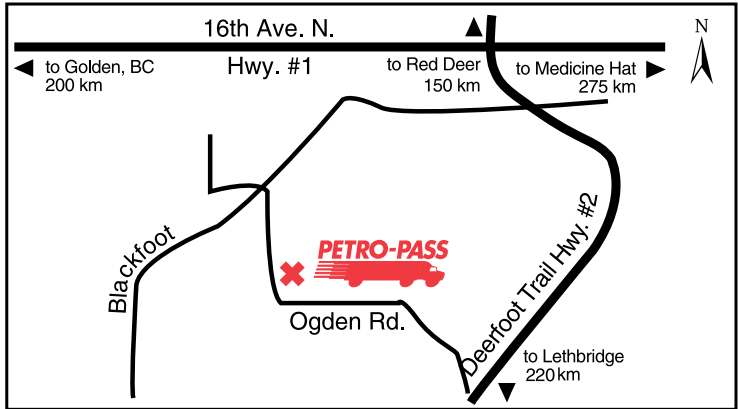

4022 Ogden Road S.E.

Attended Hours of Operation:
Unattended

Tel: (403) 264-0834
Harvinder Minhas

Other Services:

Latitude 51.019559 Longitude -114.029202