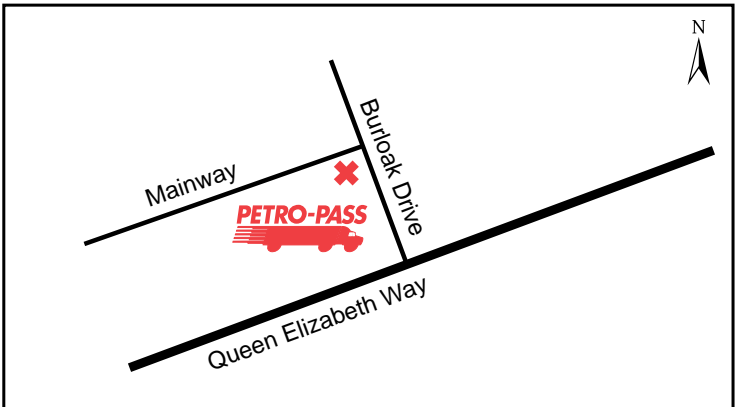

# 5600 Mainway

Tel: (905) 335-9444

Emad Mahmoud

*Attended Hours of Operation:*  
24 Hours – 7 Days a Week

*Other Services:*  
Neighbours Coffee, Sandwiches

Latitude 43.400904 Longitude -79.765592

BL92046

**24 HOURS**