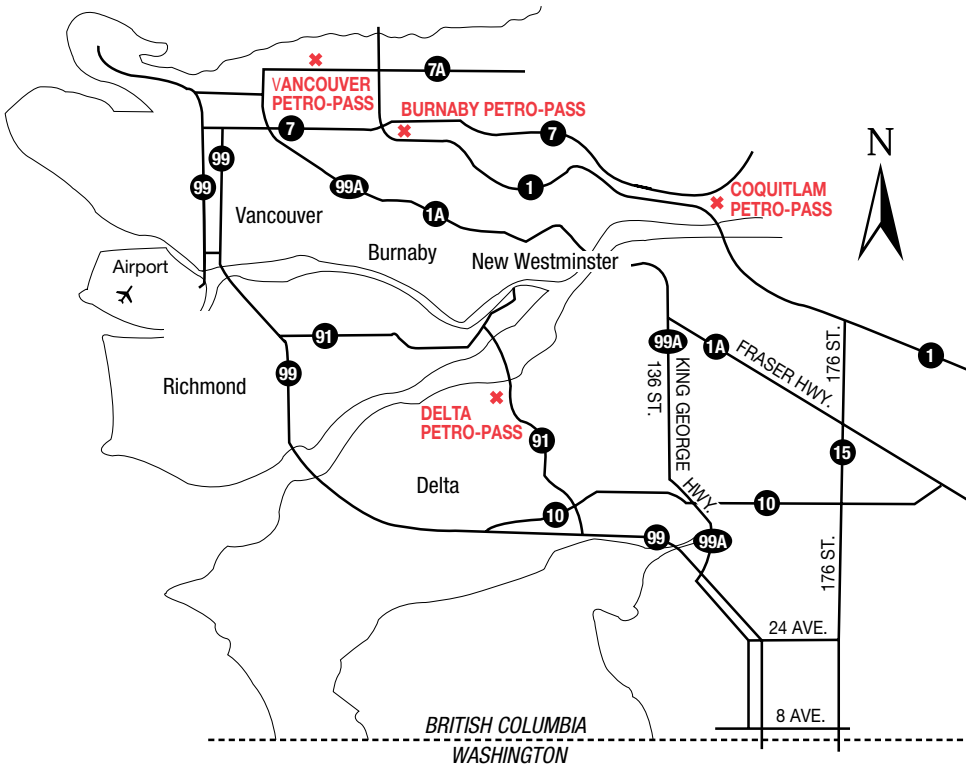

100 Mile House  
Burnaby  
Campbell River  
Chilliwack  
(2 locations)  
Clearbrook  
(2 locations)  
Coquitlam  
Courtenay  
Cranbrook  
Dawson Creek  
Delta  
Duncan  
Fort Nelson  
Fort St. John  
Golden  
Grand Forks  
Houston  
Kamloops  
(2 locations)  
Kelowna  
(2 locations)  
Kitwanga  
Mackenzie

Watson Lake  
Whitehorse  
(2 locations)

**Toll Free Canada/US – 24 hours  
1-800-668-0220**

**Legend**

- Highway
- ✕ Petro-Pass Location

# VANCOUVER AREA PETRO-PASS LOCATIONS

**Please Note:**  
This map is not to scale.