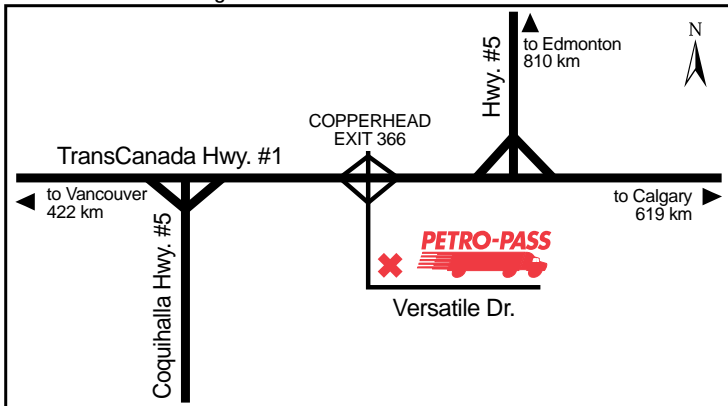

1885 West TransCanada Hwy., Exit 366

Tel: (250) 374-6263
Fax: (250) 374-9886
Monty Nelson

Attended Hours of Operation:
24 Hours - 7 Days A Week

Other Services:
Canopy, JavaStop Coffee, Driver's Lounge with TV and Pool Table, Fax, Photocopier, ATM.
Nearby: Truck Wash and Services

Latitude 50.659283 Longitude -120.397239