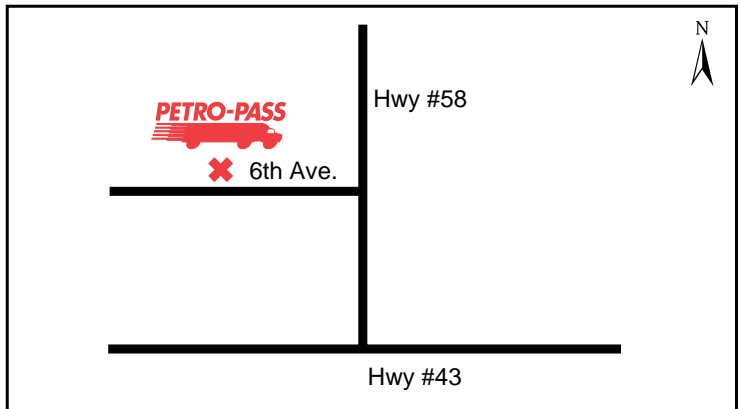

201 - 6th Avenue East

Attended Hours of Operation:
8:00 a.m. - 5:00 p.m. - Monday to Friday

Tel: (306) 648-2511
Fax: (306) 648-3372

Other Services:

Darryl Meyer

Latitude 49.878182 Longitude -106.554578

24 HOURS

ATTENDED HOURS