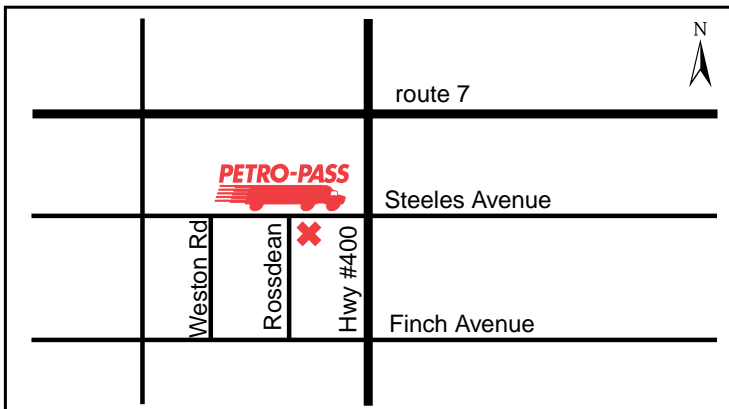

**4747 Steeles Ave W.
North York**

Tel: (416) 744-6764

Chandarkant Prajapati

Latitude 43.771326 Longitude -79.540114

Attended Hours of Operation:
24 Hours - 7 Days a Week

Other Services:
Air, JavaStop Coffee