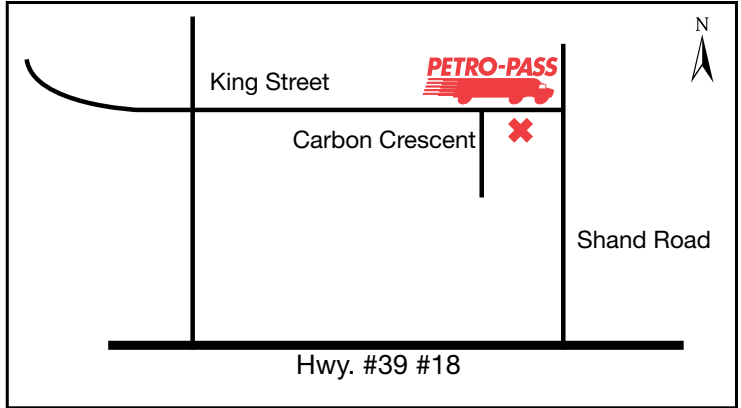

# 102 Carbon Crescent

Attended Hours of Operation:

Tel: (306) 637-4370  
Raymond Girard

Other Services:  
Driver's Lounge, C-Store

Latitude 49.146289 Longitude -102.927346

24 HOURS

ATTENDED HOURS