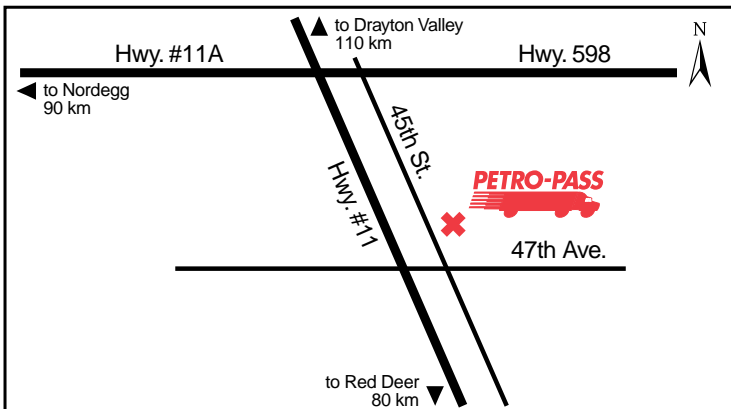

4703 - 45th Street

Tel: (403) 845-3369

Elroy Koch
Tom Roots

Attended Hours of Operation:
8:00 a.m. - 5:00 p.m. - Monday to Friday

Other Services:
Coffee

Latitude 52.370353 Longitude -114.909471