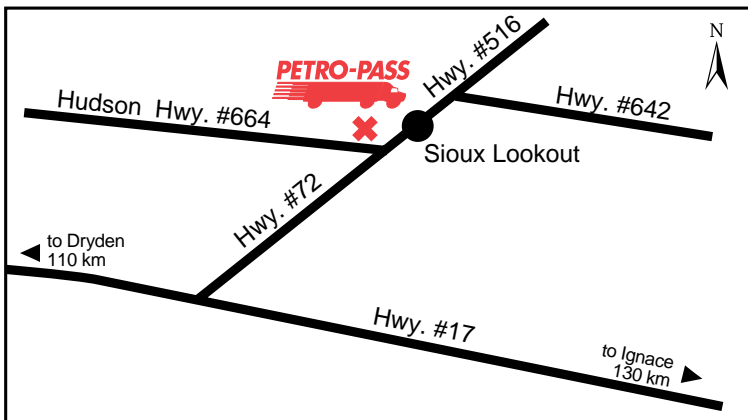

**Attended Hours of Operation:**

9:00 a.m. - 3:00 p.m. - Monday to Friday

Tel: (807) 737-3576

**Other Services:**

Bryan Tardiff

Latitude 50.057304 Longitude -91.977389

SDA2476

**24 HOURS**