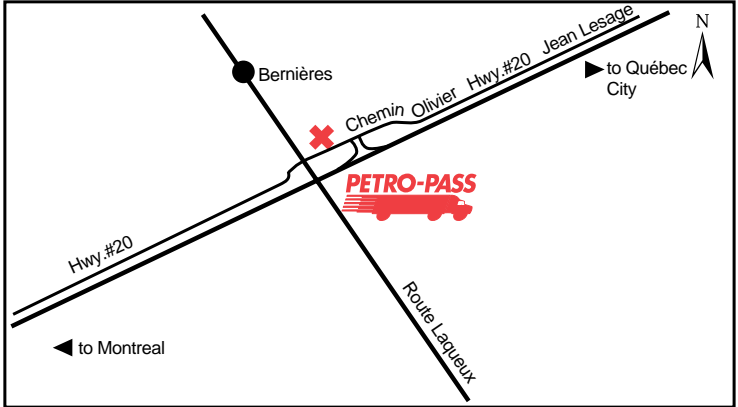

1230, Chemin des Oliviers

Tel: (418) 831-2328
Fax: (418) 831-2328

Linda Munroe

Attended Hours of Operation:

24 hrs.-7 days a week
5:30 a.m. - 10:00 p.m. Mon.-Fri. (for A&W only)
8:00 a.m. - 10:00 p.m. Sat. & Sun. (for A&W only)

Other Services:

JavaStop Coffee, Driver's Lounge, Air, Vacuum, A&W Restaurant, Service Station with Gasoline

Latitude 46.678899 Longitude -71.346282

NC32029

24 HOURS

ATTENDED HRS