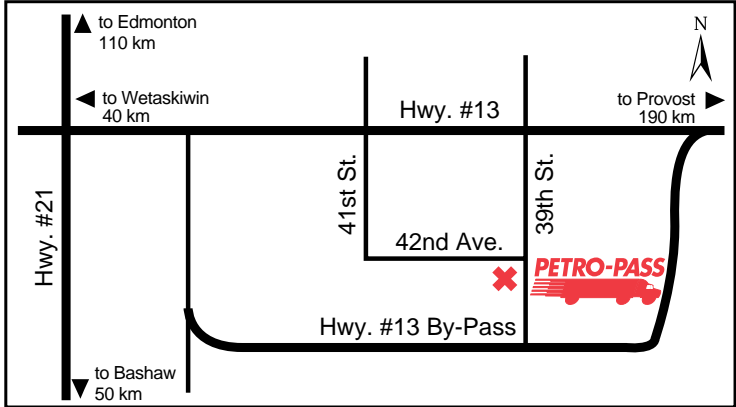

3901 - 42nd Avenue

Tel: (780) 672-2572

Cliff Drever

Attended Hours of Operation:

7:30 a.m. - 5:30 p.m. – Monday to Friday

8:00 a.m. - Noon – Saturday

Other Services:

Latitude 53.004742 Longitude -112.80751