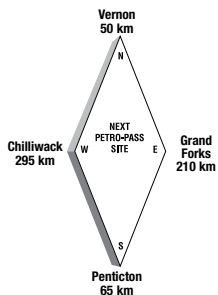

2780 Acland Road

Tel: (250) 491-3141
Fax: (250) 491-3240
Don Spring

Attended Hours of Operation:
6:00 a.m. - 6:00 p.m. - Monday to Friday

Other Services:
Canopy, JavaStop Coffee, Drivers Lounge with TV, Fax, Photocopier, ATM

Latitude 49.926099 Longitude -119.384265