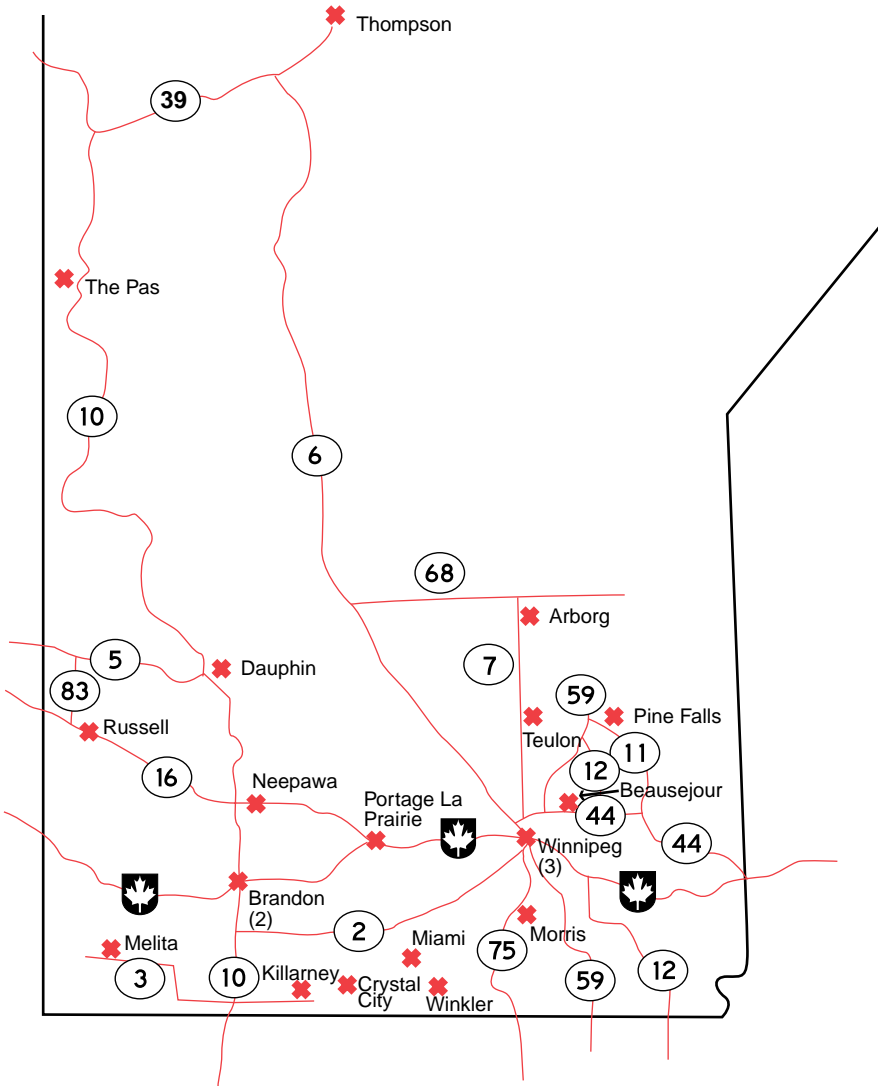

**Winnipeg Area
3 Locations
See page 110**

Legend

- Highway
- ✖ Petro-Pass Location