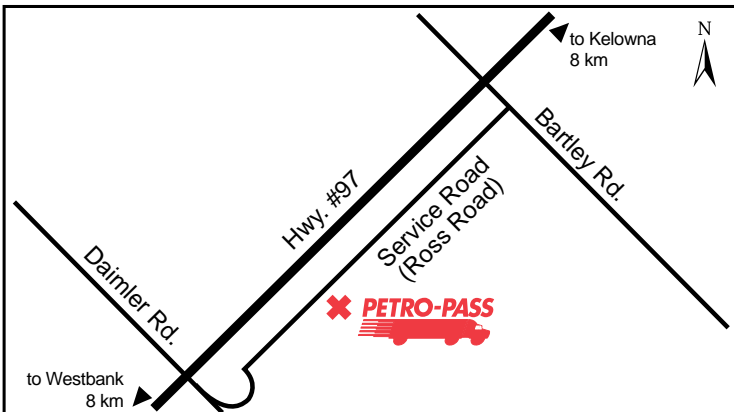

Hwy. #97 South, 1855 Ross Road

Attended Hours of Operation:
1:00 p.m - 5:00 p.m. – Monday to Friday

Tel: (250) 769-3500
(250) 491-0427

Other Services:

Don Spring

Latitude 49.92595 Longitude -119.384399