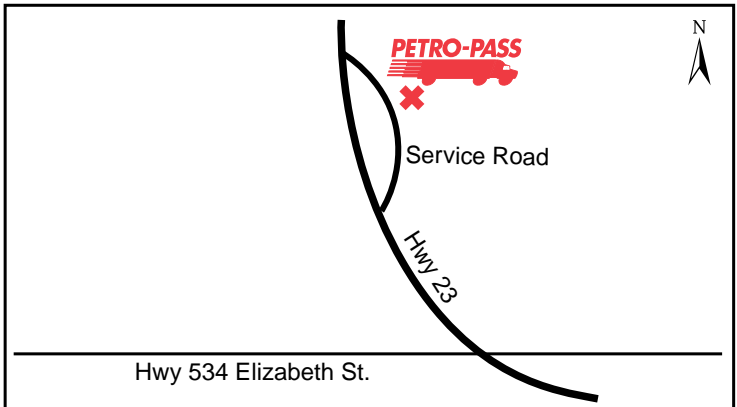

# Hwy 23, 108 Service Road

Tel: (403) 485-6905

**Attended Hours of Operation:**  
24 hours - 7 days a week

**Other Services:**

**Keith Kyun**

Latitude 50.406353 Longitude -113.255069

**24 HOURS**

VI/39005