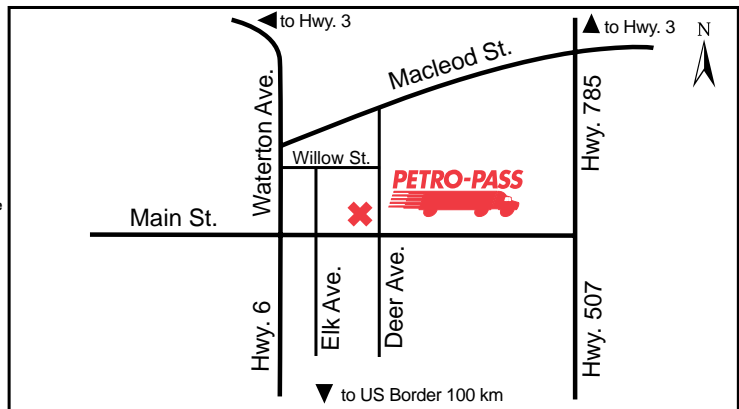

PINCHER CREEK

1093 Main St.

Tel: (403) 627-3170

Fax: (403) 627-5619

Shawn Delaney

Attended Hours:
8:00 a.m. - 5:00 p.m. - Mon. to Friday
8:00 a.m. - Noon - Saturday

Other Services:

Latitude 49.485719 Longitude -113.93223

24 HOURS

ATTENDED HOURS