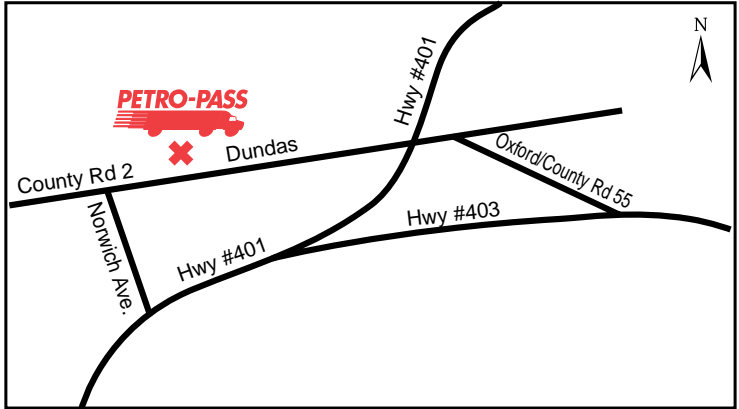

8 Churchill Place

Tel: (519) 539-8191

Dave Lippert

Attended Hours of Operation:
7:30 a.m. - 4:00 p.m. - Monday to Friday

Other Services:

Latitude 43.134183 Longitude -80.727558

W042572

24 HOURS

ATTENDED HOURS