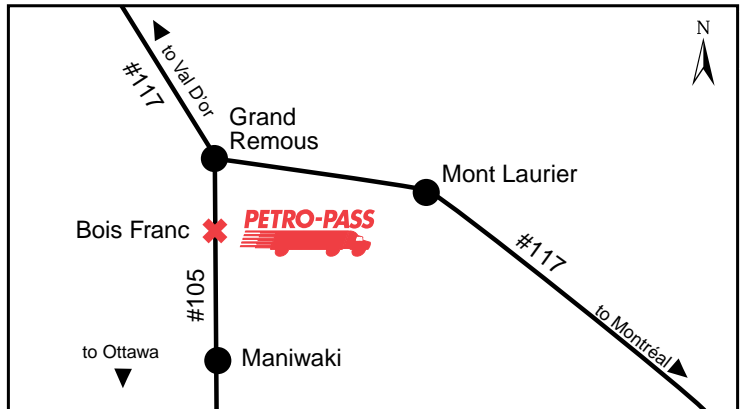

428, Route 105

Tel: (819) 449-0105

Jean-Paul Cossette
Darquise Boutin

Latitude 46.496875 Longitude -75.98159

Attended Hours of Operation:
5:30 a.m. - 11:30 p.m. - Monday to Thursday
5:30 a.m. - 11:00 p.m. - Friday
7:00 a.m. - 11:00 p.m. - Saturday and Sunday

Other Services:
Fax, Coffee, Service Station with Gasoline.
Motel nearby

24 HOURS

ATTENDED HOURS