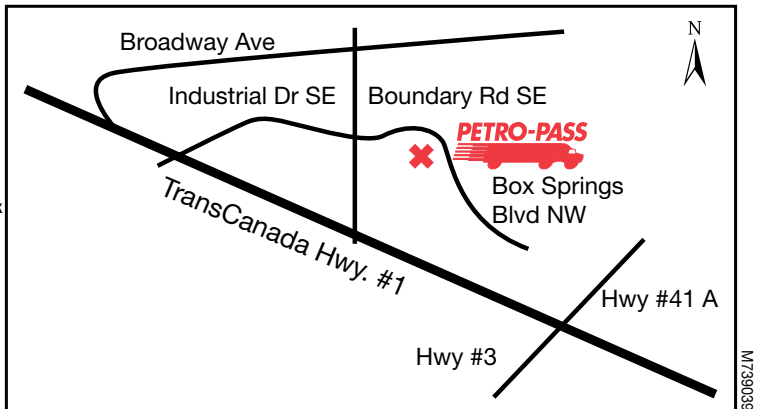

**Other Services:**  
C-Store, A&W Restaurant, Driver's Lounge, Coffee

Latitude 50.072869 Longitude -110.755255

**24 HOURS**

**Jct of Sparrow Dr & Hwy. 625**

**Attended Hours of Operation:**  
6:00 a.m. - 6:00 p.m. - Monday to Friday