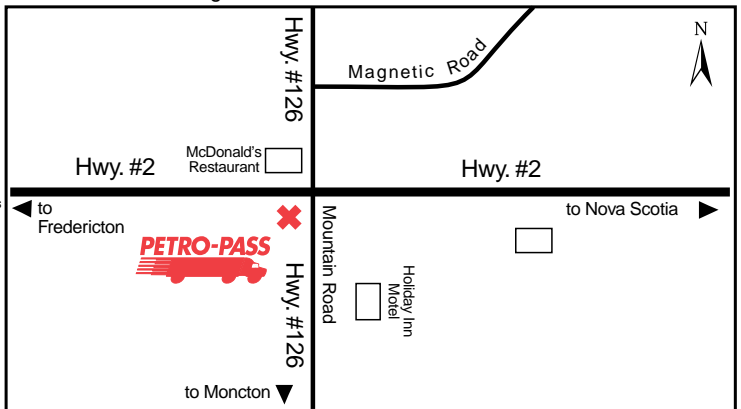

Other Services:

Drivers' Lounge, ATM, Service Station with Gasoline, JavaStop Coffee, A&W Restaurant, Fax, Air, Vacuum

Latitude 46.130731 Longitude -64.882561