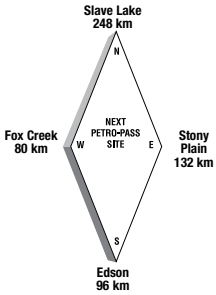

5503 Kepler St. W.

Tel: (780) 778-2346

Ingo Von Wackerbarth

Attended Hours of Operation:

6:00 a.m. - 8:00 p.m. - Monday to Friday

Other Services:

C-Store, JavaStop Coffee, Packaged DEF

Latitude 54.13117 Longitude -115.666651