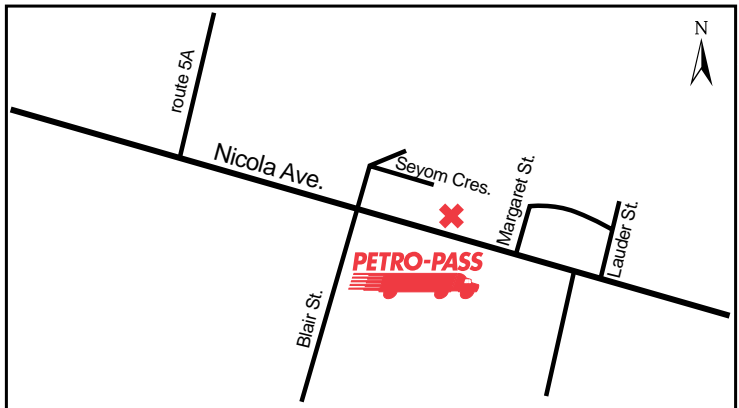

2445 Nicola Ave.

Tel: (250) 372-5035
Robert Vandriel

Attended Hours of Operation:
Unattended

Other Services:
Food Services nearby

Latitude 50.109192 Longitude -120.778102