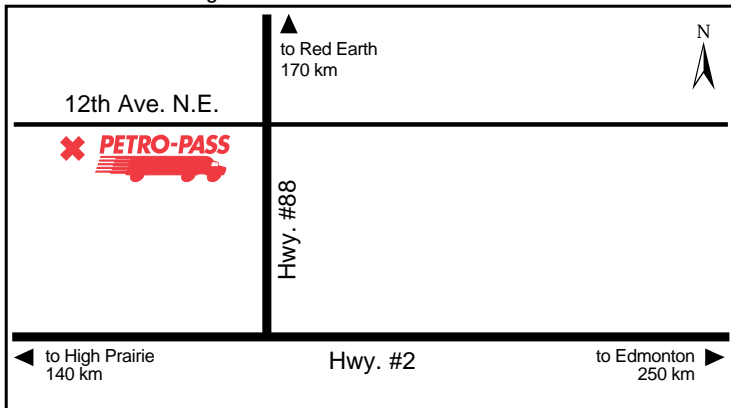

701 - 12th Ave. N.E.

Tel: (780) 849-3820

Ingo Von Wackerbarth
Barrie Deschover

Attended Hours of Operation:
6:00 a.m. - 9:00 p.m. - Monday to Friday
7:00 a.m. - 5:00 p.m. - Saturday & Sunday

Other Services:
ATM, Coffee, Bulk Methanol, Oilfield Chemicals,
C-Store, Packaged DEF

Latitude 55.291909 Longitude -114.760094