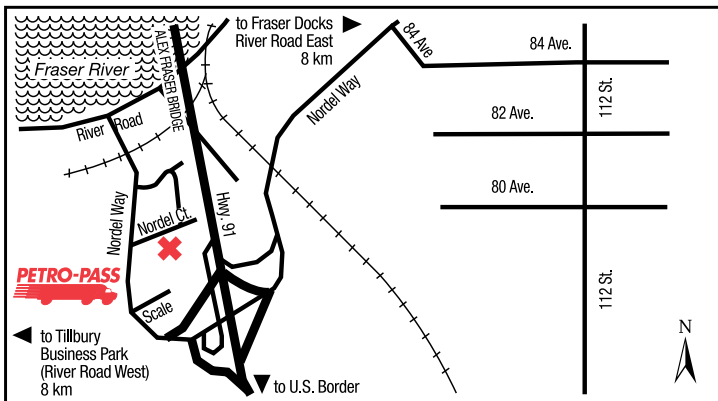

10178 Nordel Court (Nordel Business Park)

Tel: (604) 581-3835
Fax: (604) 581-3850

Curt Klassen

Latitude 49.148987 Longitude -122.939849

Attended Hours of Operation:
6:00 a.m. - 8:00 p.m. – Monday to Friday

Other Services:
Canopy, Fax, Photocopier. Nearby: Government Scale, Restaurant, ATM

DT137782

24 HOURS

ATTENDED HOURS