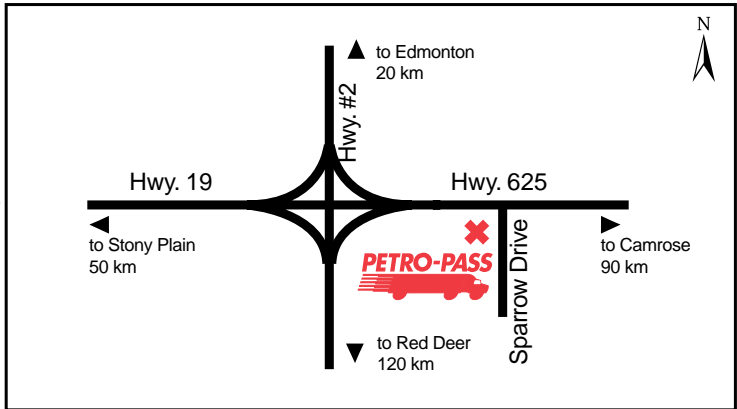

Jct of Sparrow Dr & Hwy. 625

Attended Hours of Operation:
6:00 a.m. - 6:00 p.m. - Monday to Friday

Tel: (780) 955-7443
Fax: (780) 955-7434

Other Services:

Danny and Vandy Lipinski

Latitude 53.337022 Longitude -113.542768