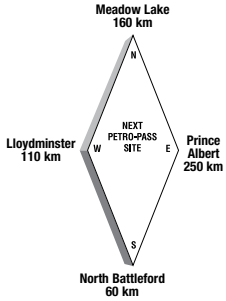

# Highway 26 and 674

Tel: (306) 397-2331

Blair Lamon

**Attended Hours of Operation:**  
8:00 a.m. - 5:00 p.m. - Monday to Friday

**Other Services:**

Latitude 53.191385 Longitude -108.766944

EA369253

24 HOURS