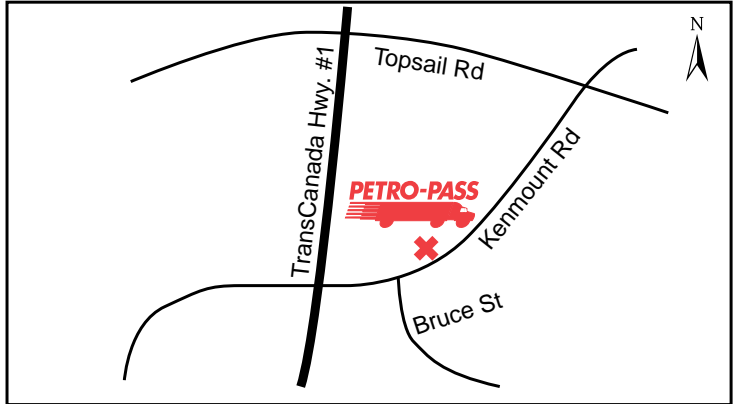

**Other Services:**

Drivers' Lounge, Service Station with Gasoline.  
Motel nearby

Latitude 47.527866 Longitude -52.837372

SL21504

**24 HOURS**

**ATTENDED HOURS**

**50 Isnor Drive (located in  
Burnside Industrial Park)**