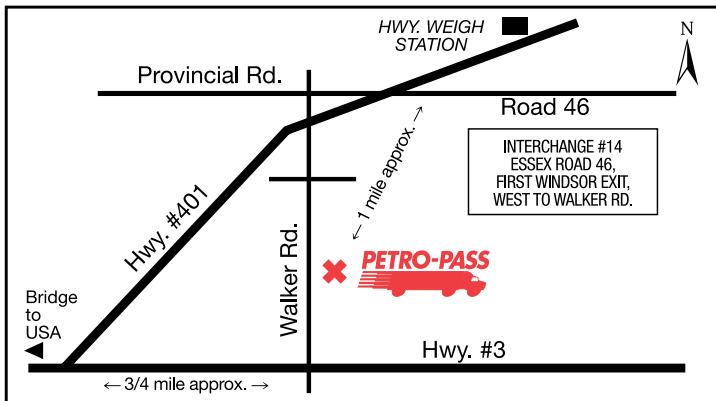

5380 Walker Road

Tel: (519) 737-2634

Fax: (519) 737-1729

Joynce Gauthier

Attended Hours of Operation:

7:00 a.m. - 7:00 p.m. - Monday to Thursday

7:00 a.m. - 3:00 p.m. - Friday

Other Services:

Drivers' Lounge, Coffee, Fax, Air

Latitude 42.234412 Longitude -82.963622

W104638

24 HOURS

ATTENDED HOURS