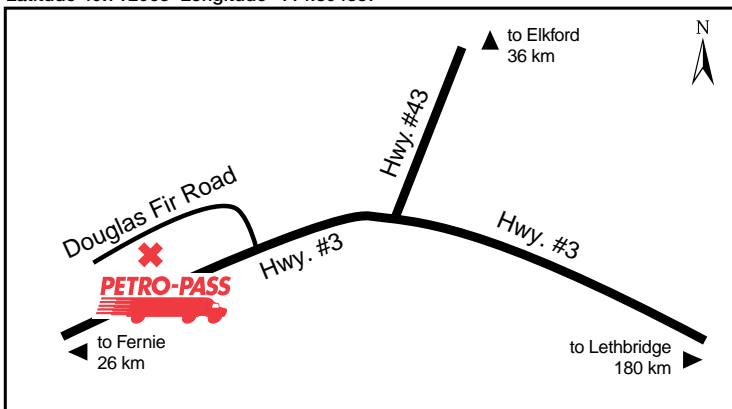

725 Douglas Fir Road

Attended Hours of Operation:

Unattended

Tel: (250) 426-6669
Fax: (250) 426-4064

Other Services:

Latitude 49.712063 Longitude -114.894387