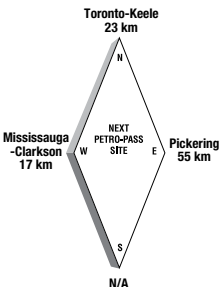

# 58 North Queen Street

Tel: (905) 670-2146

*Attended Hours of Operation:*  
Unattended

*Other Services:*

Ross Greene

Latitude 43.623064 Longitude -79.539165

T232251

24 HOURS