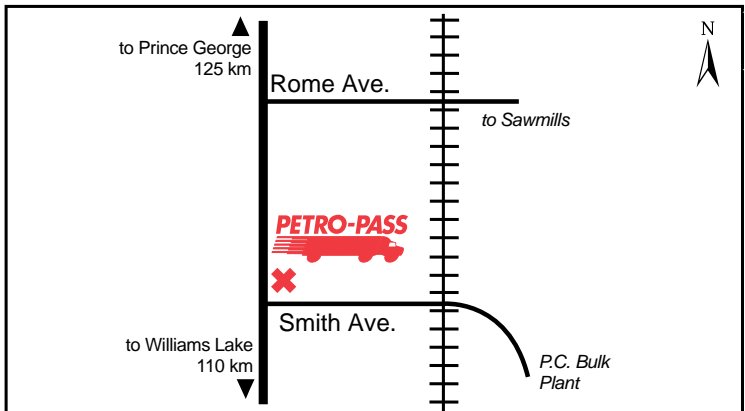

**Other Services:**  
Coffee. Nearby: Restaurant

Chris Harrington

Latitude 52.994046 Longitude -122.506174

Q102907

**24 HOURS**

**ATTENDED HOURS**