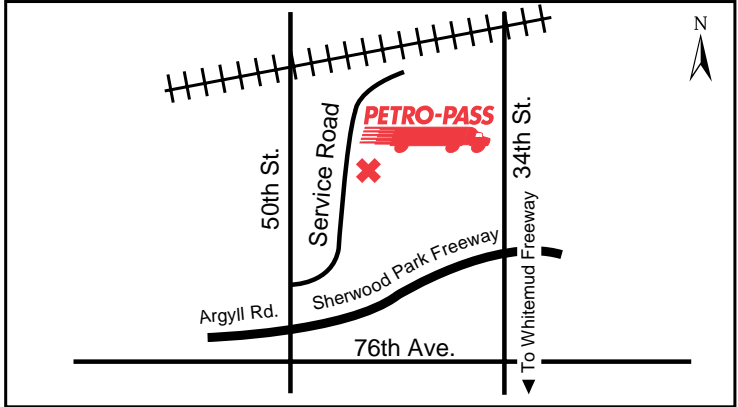

8025 - 50th Street

Tel: (780) 469-4858
Fax: (780) 469-4625

Danny and Vandy Lipinski

Attended Hours of Operation:
8:00 a.m. - 5:00 p.m. – Monday to Friday

Other Services:

Latitude 53.516669 Longitude -113.417503

E437577

24 HOURS

ATTENDED HOURS