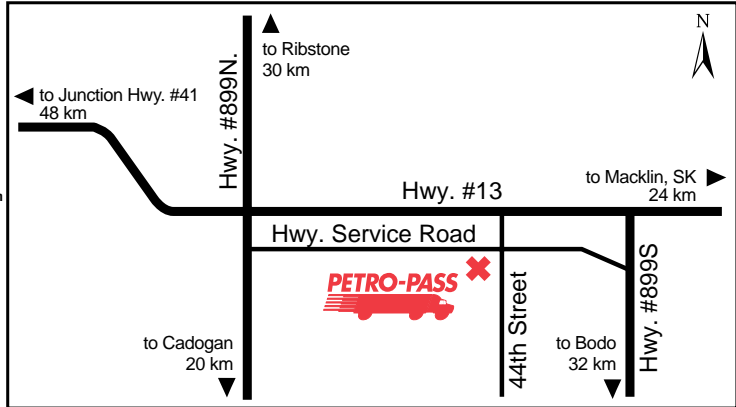

### Other Services:

Air, Coffee, ATM

Latitude 52.360866 Longitude -110.257019

24 HOURS

ATTENDED HOURS