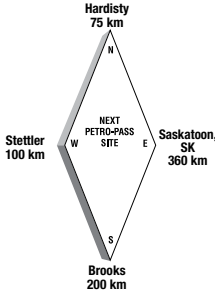

XV96152

24 HOURS

**4426 Railway Avenue**

**Attended Hours of Operation:**  
7:00 a.m. - 5:00 p.m. - Monday to Friday

Tel: (403) 578-3551

**Other Services:**

Wes Hillmer

Latitude 52.088957 Longitude -111.438993