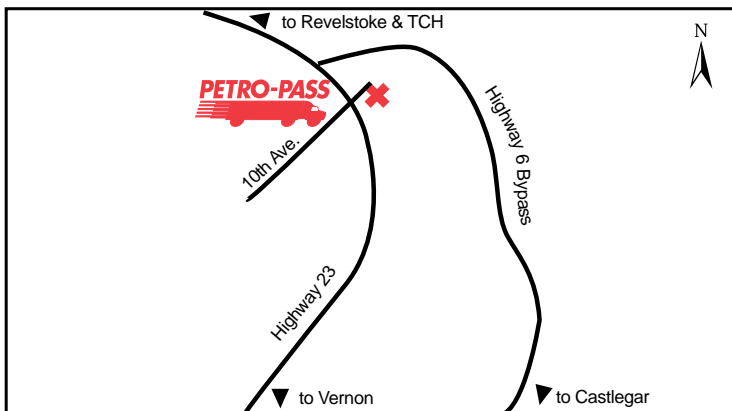

# Highway 6

Tel: (250) 265-3819

Robert Vandriel

**Attended Hours of Operation:**

9:00 a.m. - 5:00 p.m. - Monday to Friday

**Other Services:**

Latitude 50.249167 Longitude -117.806944

**24 HOURS**