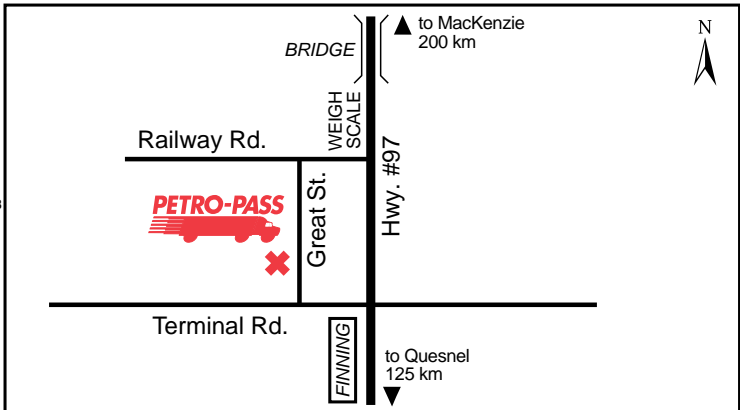

Latitude 53.978194 Longitude -122.769674

PG69656

24 HOURS

ATTENDED HOURS

**PRINCE GEORGE - HARTWAY DR. (Cardlock) BRITISH COLUMBIA**

**5435 Hartway Drive**

Tel: (250) 562-8166

**Attended Hours of Operation:**  
Unattended