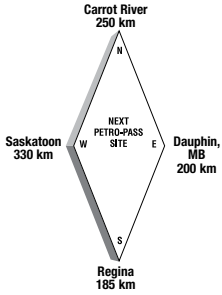

Corner of Hwy. #9 & #16 (South side of Yorkton)

Tel: (306) 783-4567

Brent Shuya

Attended Hours of Operation:
24 Hours – 7 Days a Week

Other Services:
24 Hour Gas Bar

Latitude 51.19485 Longitude -102.448727