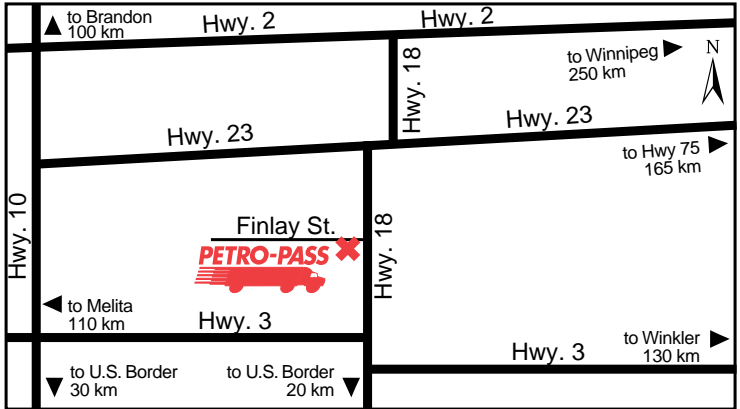

**Other Services:**  
Coffee During Business Hours

Latitude 49.181167 Longitude -99.657551

KL36674

**24 HOURS**

**ATTENDED HOURS**

**MELITA (Cardlock)**

**Hwy. #83**

Tel: (204) 522-3202  
Fax: (204) 522-3298