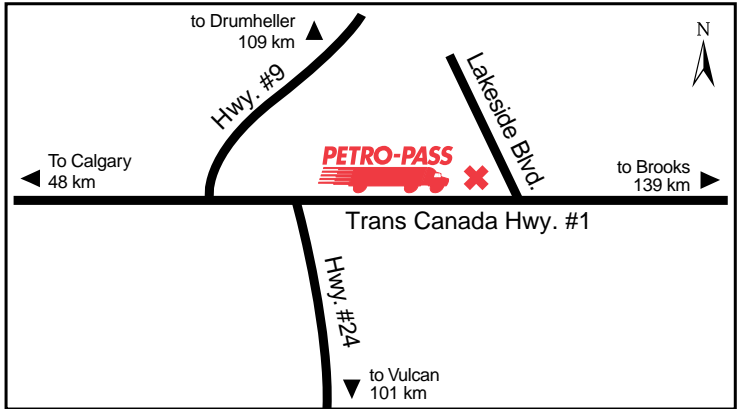

100 Ridge Road

Tel: (403) 934-3512
Fax: (403) 934-4263

Dave Jepson
Heidi Humberstone

Latitude 51.038223 Longitude -113.389817

Attended Hours of Operation:
8:00 a.m. - 5:00 p.m. - Monday to Friday

Other Services: