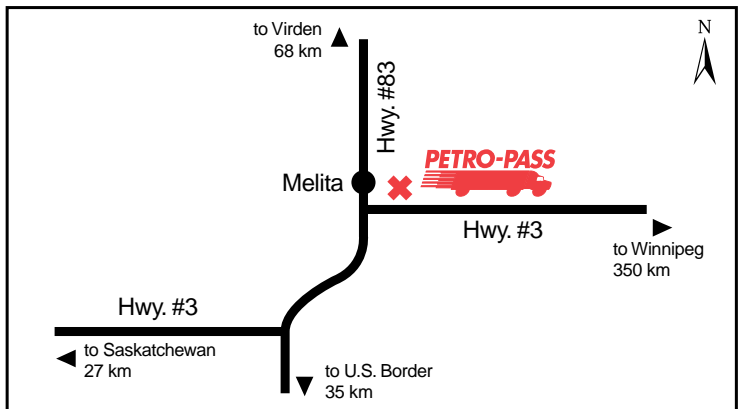

MELITA (Cardlock)

Hwy. #83

Tel: (204) 522-3202
Fax: (204) 522-3298

Mario Floresco

Attended Hours of Operation:
8:00 a.m. - 5:00 p.m. - Monday to Friday

Other Services:

Latitude 49.270087 Longitude -100.985454