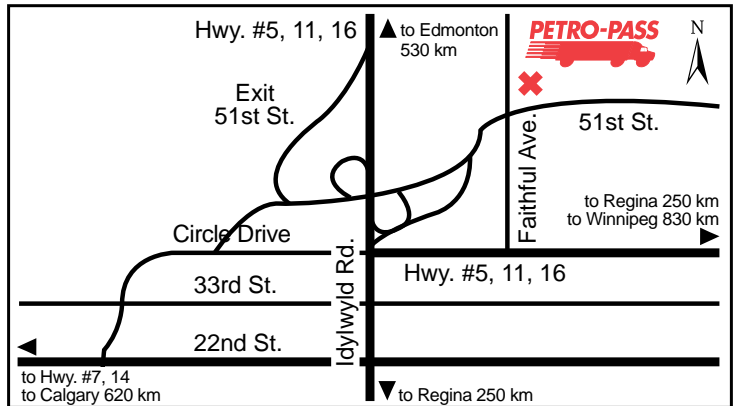

Canopy, Coffee, Truck Wash, ATM

Latitude 52.173661 Longitude -106.664302

S236957

24 HOURS

ATTENDED HOURS