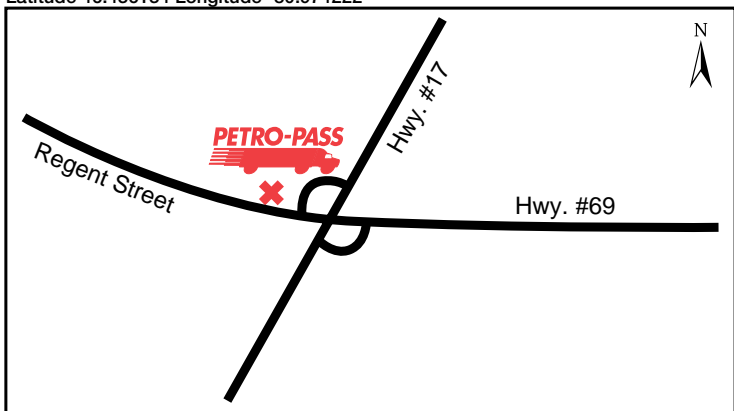

SUDBURY

ONTARIO

3070 Regent Street

Attended Hours of Operation:

6:00 a.m. - 11:00 p.m. - Monday to Friday

8:00 a.m. - 8:00 p.m. - Saturday

10:00 a.m. - 9:00 p.m. - Sunday

Tel: (705) 522-8701

Fax: (705) 522-4280

Other Services:

Drivers' Lounge, Air, Vacuum, Sandwiches, Soup, Hot Dogs, Pizza, Satellite TV, ATM, Fax, JavaStop Coffee

Norm Theriault

Latitude 46.436134 Longitude -80.974222

SDA2509

24 HOURS

ATTENDED HOURS