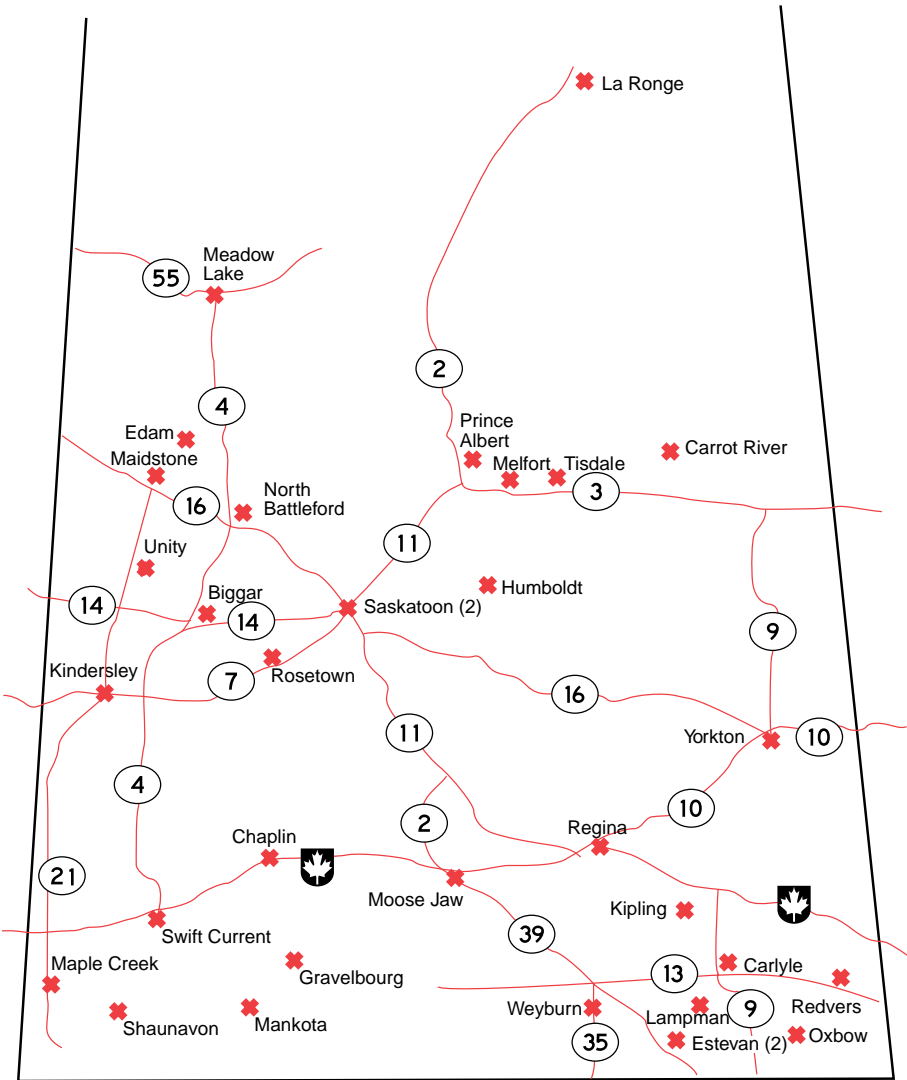

Legend

- Highway
- ✖ Petro-Pass Location