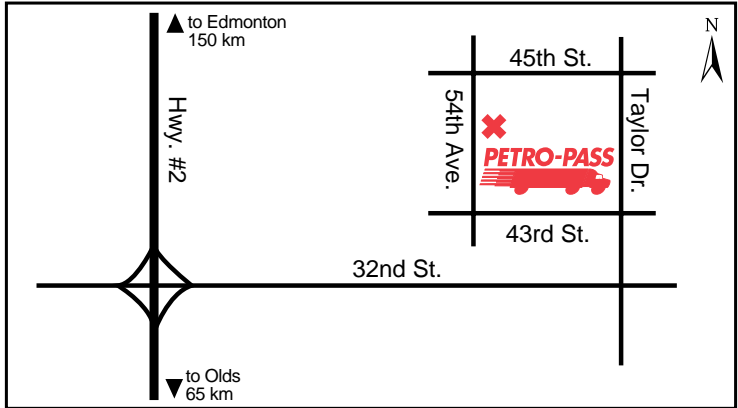

4325 - 54th Avenue

Attended Hours of Operation:
Unattended

Tel: (403) 346-2002

Other Services:

Elroy Koch
Bruce Baker

Latitude 52.26387 Longitude -113.822144

R1309486

24 HOURS

Edgar Industrial Park

Attended Hours of Operation:
6:00 a.m. - 5:00 p.m. – Monday to Friday

Tel: (403) 346-2002
Fax: (403) 341-6270

Other Services:
Canopy, ATM

Elroy Koch
Bruce Baker

Latitude 52.314303 Longitude -113.840214