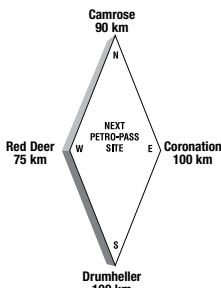

901 - 15th Ave. S.E.

Attended Hours of Operation:
Unattended

Tel: (780) 849-3820

Other Services:

Ingo Von Wackerbarth
Barrie Deschover

Latitude 55.269239 Longitude -114.77211

24 HOURS

3803 - 47th Avenue

Attended Hours of Operation:
7:30 a.m. - 5:00 p.m. - Monday to Friday

Tel: (403) 742-5300

Other Services:

Elroy Koch
Daryl Nelson

Latitude 52.322783 Longitude -112.68018

24 HOURS

ATTENDED HOURS