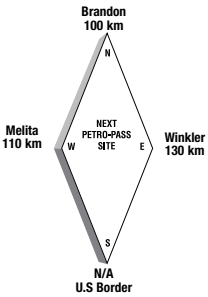

**Other Services:**  
Coffee During Business Hours

Latitude 49.181167 Longitude -99.657551

KL36674

**24 HOURS**

**ATTENDED HOURS**

**MELITA (Cardlock)**

**Hwy. #83**

Tel: (204) 522-3202  
Fax: (204) 522-3298