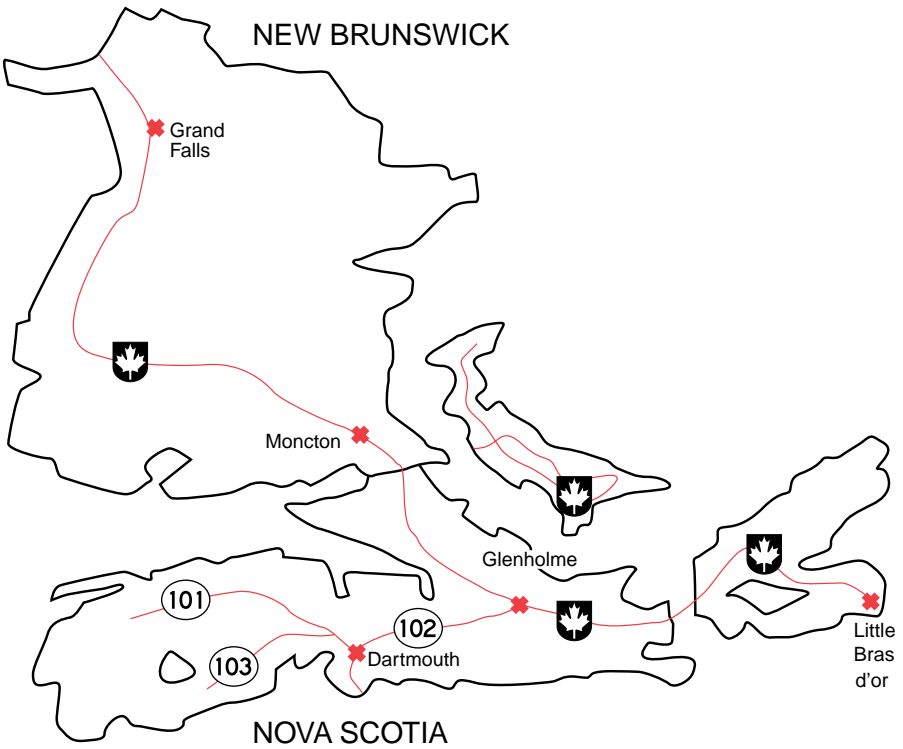

ATLANTIC PROVINCES

Legend

- Highway
- ✖ Petro-Pass Location
- ✖ Korea National Oil Company