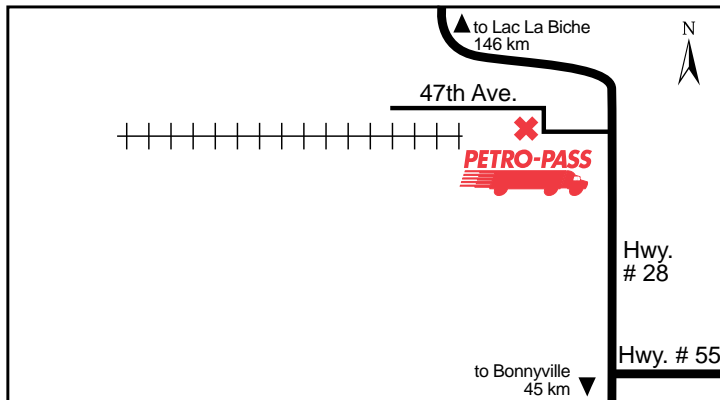

XV96152

24 HOURS

**4426 Railway Avenue**

**Attended Hours of Operation:**  
7:00 a.m. - 5:00 p.m. - Monday to Friday

Tel: (403) 578-3551

**Other Services:**

Wes Hillmer

Latitude 52.088957 Longitude -111.438993