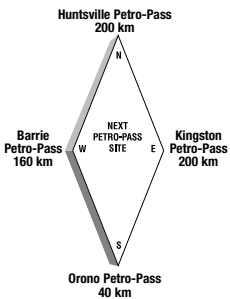

# 660 The Queensway

**Attended Hours of Operation:**  
7:30 a.m. - 5:00 p.m. – Monday to Friday

**Other Services:**

Tel: (705) 742-8815  
Fax: (705) 742-8003

Latitude 44.277681 Longitude -78.337291

**Brent Perrin**