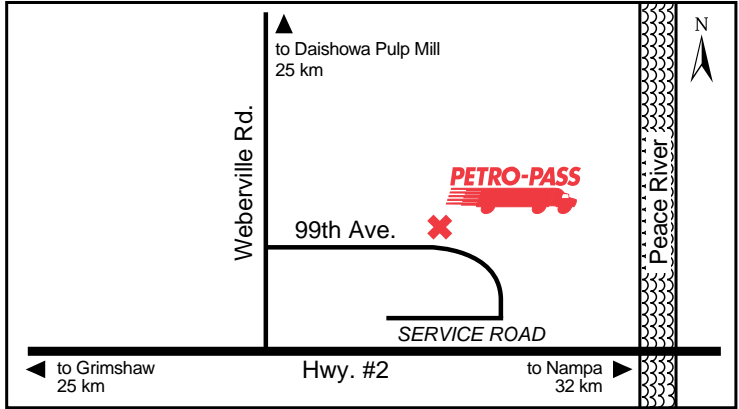

7510 - 99th Ave.

Tel: (780) 624-3003

Ingo Von Wackerbarth

Attended Hours of Operation:
7:00 a.m. - 5:00 p.m. - Monday to Friday
8:00 a.m. - Noon - Saturday

Other Services:
Coffee during business hours

Latitude 56.234576 Longitude -117.343428

24 HOURS

ATTENDED HOURS