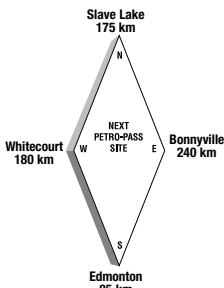

10560 - 100th St.

Tel: (780) 349-4438

Danny and Vandy Lipinski

Attended Hours of Operation:

8:00 a.m. - 5:00 p.m. - Monday to Friday

Other Services:

Bulk Methanol, Oilfield Chemicals, Packaged DEF, C-Store, Coffee during business hours

Latitude 54.152971 Longitude -113.844465