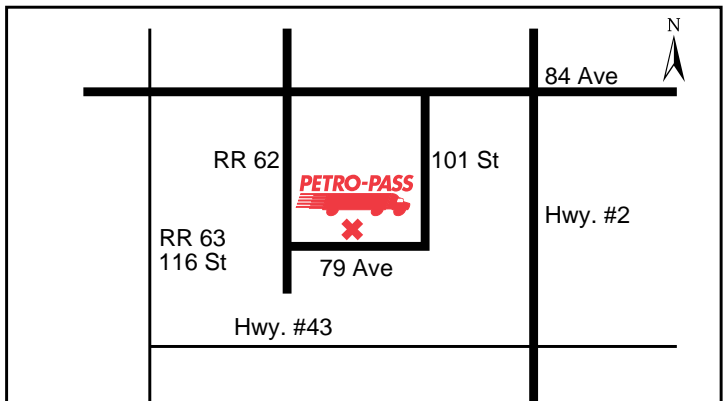

10702 - 79th Ave

Tel: (780) 538-2445
Fax: (780) 538-2447

Ryan Hale

Attended Hours of Operation:
7:00 a.m. - 5:00 p.m. - Monday to Friday

Other Services:

Latitude 55.239277 Longitude -118.814113

24 HOURS

ATTENDED HOURS