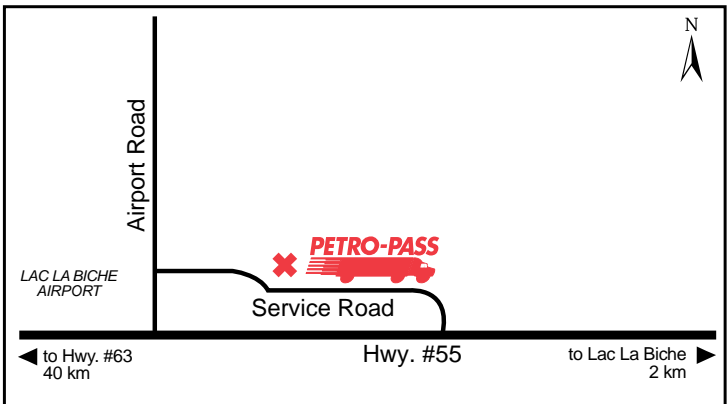

Hwy. #55 & Airport Road

Tel: (780) 623-4560
Fax: (780) 623-1919

Mitch Turgeon

Attended Hours of Operation:
7:00 a.m. - 5:00 p.m. – Monday to Friday

Other Services:

Latitude 54.762349 Longitude -112.010958

LL38873

24 HOURS

ATTENDED HOURS