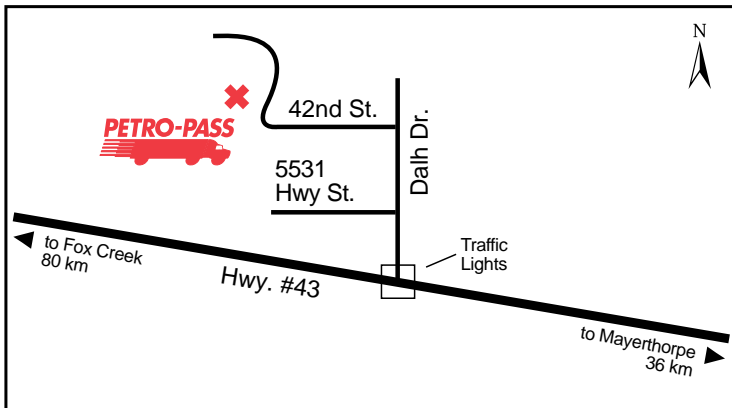

4135 - 42nd St.

Tel: (780) 778-2346

Ingo Von Wackerbarth

Attended Hours of Operation:

Unattended

Other Services:

Latitude 54.144933 Longitude -115.712661