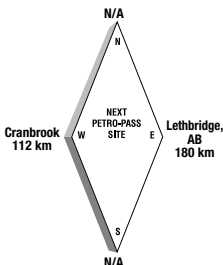

725 Douglas Fir Road

Attended Hours of Operation:

Unattended

Tel: (250) 426-6669
Fax: (250) 426-4064

Other Services:

Latitude 49.712063 Longitude -114.894387