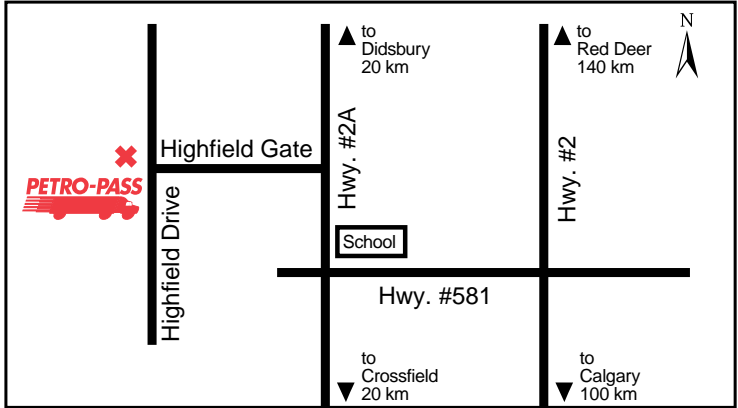

732 Highfield Drive

Tel: (403) 337-0009
Fax: (403) 337-3422

Dennis Schmick
Elroy Koch

Attended Hours of Operation:
8:00 a.m. - 5:00 p.m. - Monday to Friday
8:00 a.m. - Noon - Saturday

Other Services:

Latitude 51.571975 Longitude -114.097717

24 HOURS

ATTENDED HOURS