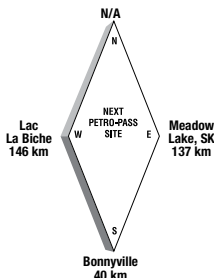

XV96152

24 HOURS

**4426 Railway Avenue**

**Attended Hours of Operation:**  
7:00 a.m. - 5:00 p.m. - Monday to Friday

Tel: (403) 578-3551

**Other Services:**

Wes Hillmer

Latitude 52.088957 Longitude -111.438993