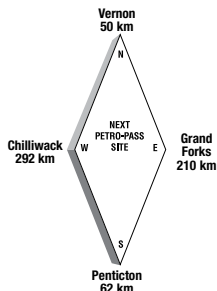

Hwy. #97 South, 1855 Ross Road

Attended Hours of Operation:
1:00 p.m - 5:00 p.m. – Monday to Friday

Tel: (250) 769-3500
(250) 491-0427

Other Services:

Don Spring

Latitude 49.92595 Longitude -119.384399