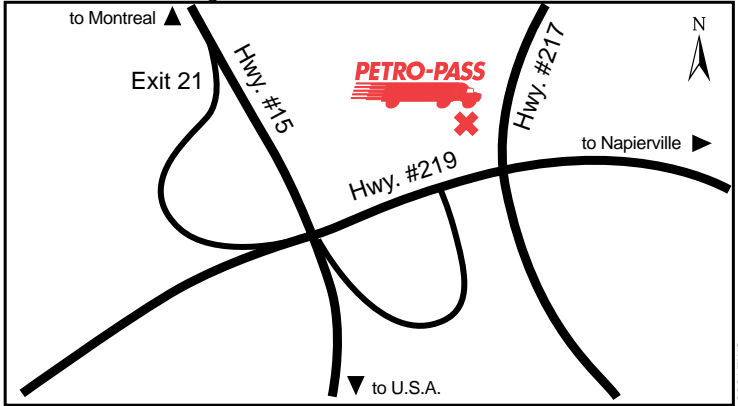

**Junction #15 & #219
(Autoroute 15, Exit 21)
801 Rang du Coteau**

Tel: (450) 245-0025
Line Racine

Attended Hours of Operation:
6:00 a.m. - 9:00 p.m. - Monday to Friday

Other Services:
Restaurant and Motel nearby, Driver's Lounge,
Pizza, Hot & Cold Food, JavaStop Coffee, Air,
Fax Services, Vacuum

Latitude 45.196275 Longitude -73.448861

JM21596

24 HOURS

ATTENDED HOURS