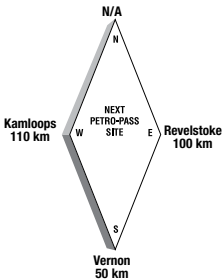

Hwy. #23 South & Nixon Road

Tel: (250) 832-3108

Robert Vandriel

Latitude 51.000091 Longitude -118.226398

Attended Hours of Operation:
Unattended

Other Services:
Coffee, Tires, Food Services Nearby

RS69053

24 HOURS

4941 - 46th Avenue S.E.

Tel: (250) 832-3108
Fax: (250) 832-1846

Robert Vandriel / Tim Ferguson

Latitude 50.66639 Longitude -119.228064

Attended Hours of Operation:
7:00 a.m. - 5:00 p.m. - Monday to Friday

Other Services:
Coffee, Food Services Nearby

A268313

24 HOURS

ATTENDED HOURS