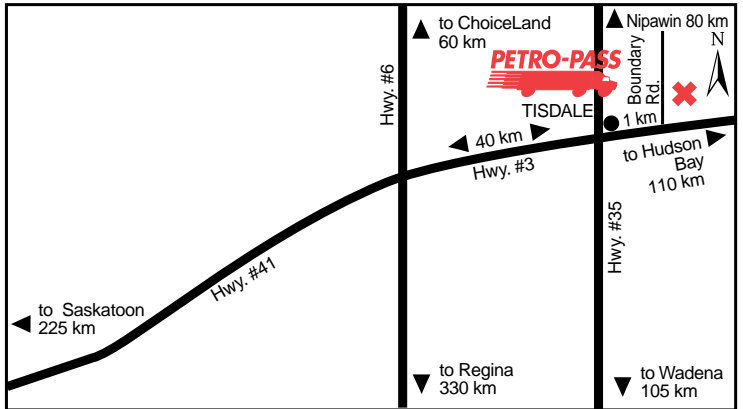

Highway 3 E.

Attended Hours of Operation:
7:00 a.m. - 5:00 p.m. Monday to Friday

Tel: (306) 873-2511

Other Services:
Coffee

Cindy Pearse

Latitude 52.842269 Longitude -104.034822

24 HOURS

ATTENDED HOURS