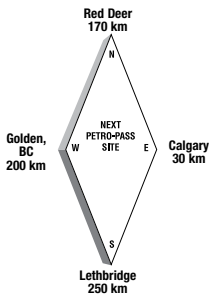

Hwy 1 and Hwy 22

(Cochrane Turnoff)

Tel: (403) 932-2998

Fax: (403) 932-7732

Fiona Kreschuk

Latitude 51.087701 Longitude -114.4752

Attended Hours of Operation:

24 hours - 7 Days a Week

Other Services:

Fax, JavaStop Coffee, C-Store, ATM, Air, Restaurant & Service Station next door, Weigh Scale nearby