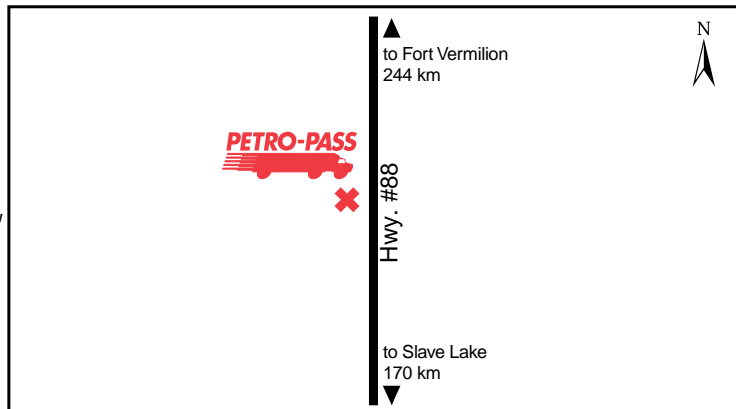

Other Services:

ATM, Bulk Methanol, Oilfield Chemicals, C-Store, Packaged DEF

Latitude 56.531403 Longitude -115.307769