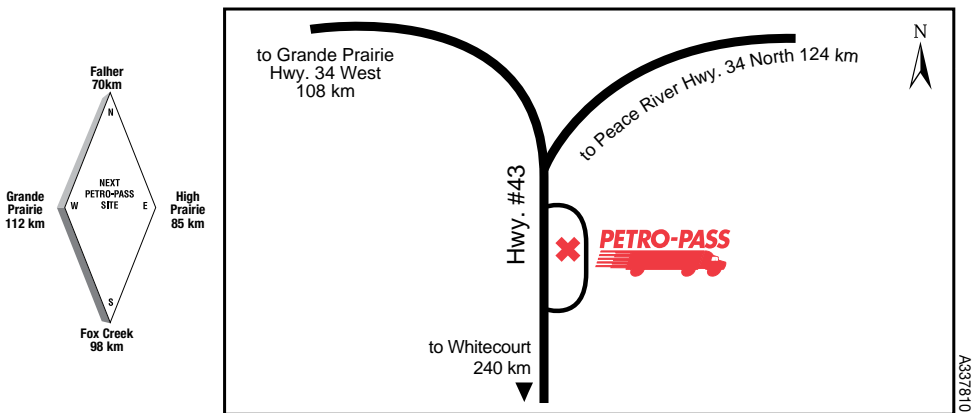

Hwy. #43

Tel: (780) 524-3532

Ingo Von Wackerbarth

Attended Hours of Operation:
6:00 a.m. - 5:00 p.m. – Monday to Friday
8:00 a.m. - Noon – Saturday

Other Services:
C-Store

Latitude 55.051085 Longitude -117.280211

24 HOURS

ATTENDED HOURS