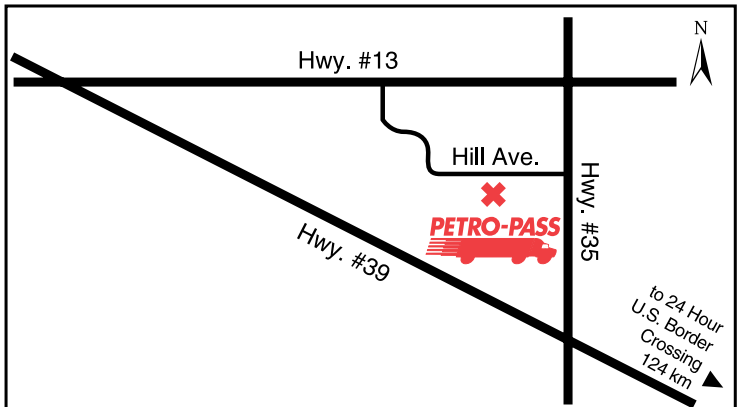

175 – 2nd Ave. S.

Attended Hours of Operation:
8:00 a.m. - 5:00 p.m. – Monday to Friday

Tel: (306) 228-2172

Other Services:

**Don Robertson
Blair Lamou**

Latitude 52.437716 Longitude -109.164166

UN38930

24 HOURS

ATTENDED HOURS

WEYBURN

SASKATCHEWAN

10 Hill Avenue

Attended Hours of Operation:
8:00 a.m. - 5:00 p.m. – Monday to Friday

Tel: (306) 842-2434

Other Services:

Fax: (306) 842-4131

Renald Mazenc

Latitude 49.663362 Longitude -103.859406

WE36930

24 HOURS

ATTENDED HOURS