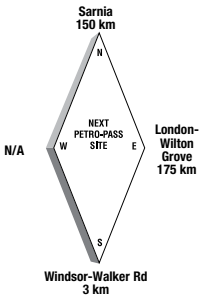

4404 County Road 46

Tel: (519) 737-2634
Fax: (519) 737-1729
Joyce Gauthier

Attended Hours of Operation:
Unattended

Other Services:

Latitude 42.242208 Longitude -82.947947