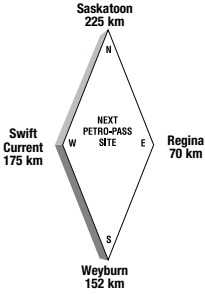

TransCanada Hwy. West

Tel: (306) 691-5501
Fax: (306) 694-1734

Renald Mazenc

Attended Hours of Operation:
8:00 a.m. - 5:00 p.m. - Monday to Friday

Other Services:
Drivers' Lounge with T.V., Truck Wash Nearby,
24hr Retail Site

Latitude 50.426446 Longitude -105.547371