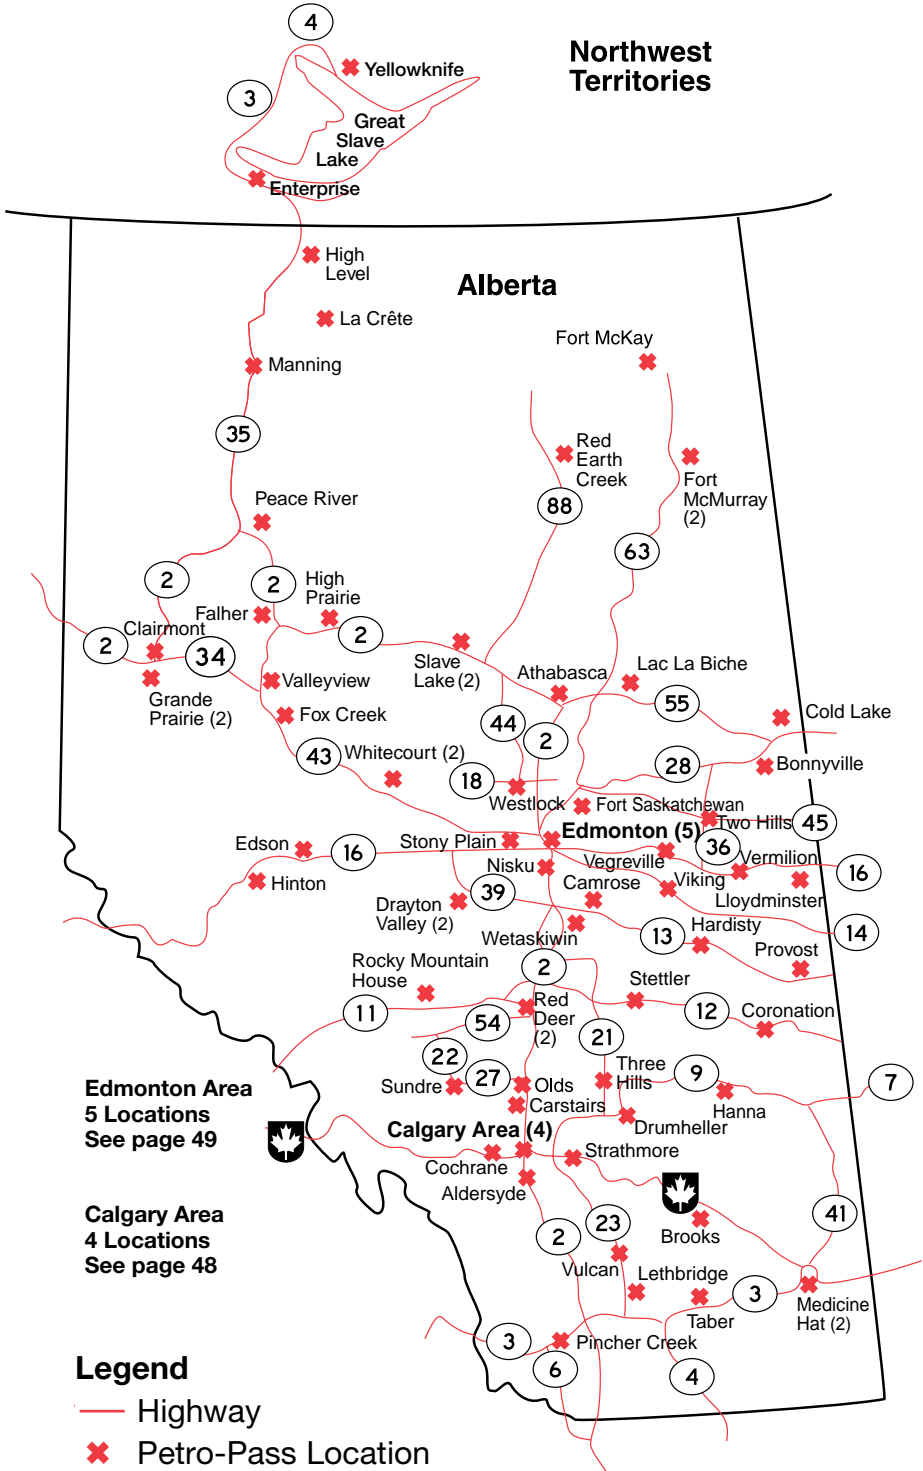

# Fresh & Hot Guaranteed.

**Freshly Brewed.  
Always Hot.  
100% Arabica  
Beans.**

™Trademark of Suncor Energy Inc.  
Used under licence.

**Petro-Pass Locations**

**ALBERTA**

- Aldersyde
- Athabasca
- Bonnyville
- Brooks
- Calgary  
(4 locations)
- Camrose
- Cardston
- Carstairs
- Clairmont
- Cochrane
- Cold Lake
- Coronation
- Drayton Valley (2 Locations)  
**Drayton Valley (Cardlock)  
Opening Soon**
- Drumheller
- Edmonton  
(5 locations)
- Edson
- Falher
- Fort McKay
- Fort McMurray  
(2 Locations)
- Fort Saskatchewan
- Fox Creek
- Grande Prairie  
(2 locations)
- Hanna
- Hardisty
- High Level
- High Prairie
- Hinton
- Lac La Biche
- La Crête
- Lethbridge
- Lloydminster
- Manning
- Medicine Hat (2 locations)  
**Medicine Hat - Box Springs  
Opening Soon**
- Nisku
- Olds
- Peace River
- Pincher Creek
- Provost
- Red Deer  
(2 locations)
- Red Earth Creek
- Rocky Mountain House
- Slave Lake  
(2 Locations)
- Stettler
- Strathmore
- Sundre
- Taber
- Three Hills
- Two Hills
- Valleyview
- Vegreville
- Vermilion
- Viking
- Vulcan
- Westlock
- Wetaskiwin
- Whitecourt  
(2 locations)

# ALBERTA AND NORTHWEST TERRITORIES