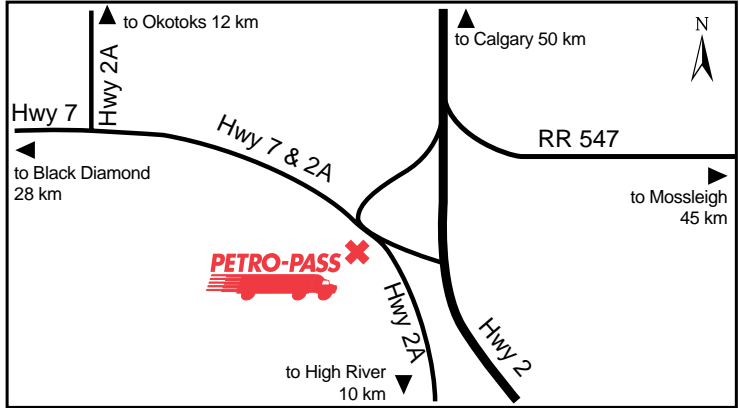

200-64273 Hwy 547 East

Tel: (403) 995-5620
Fax: (403) 995-5758

Allan Neurauter

Attended Hours of Operation:
24 hours – 7 days a week

Other Services:
ATM, Driver's Lounge, Petro Canada Retail, Gas/
Convenience Store, A & W, Java Stop Coffee

Latitude 50.696335 Longitude -113.887517