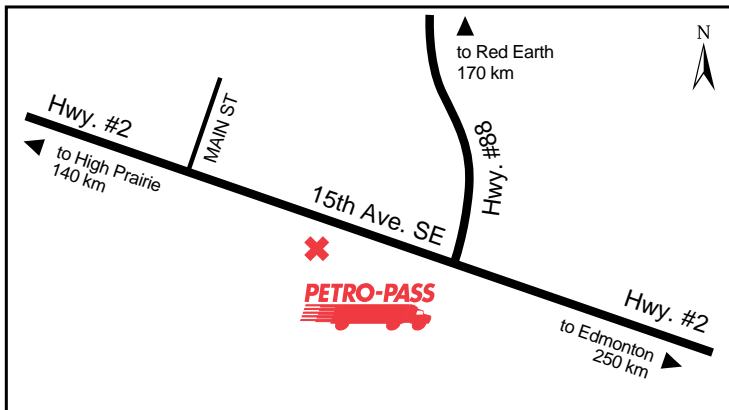

901 - 15th Ave. S.E.

Attended Hours of Operation:
Unattended

Tel: (780) 849-3820

Other Services:

Ingo Von Wackerbarth
Barrie Deschover

Latitude 55.269239 Longitude -114.77211

24 HOURS

3803 - 47th Avenue

Attended Hours of Operation:
7:30 a.m. - 5:00 p.m. - Monday to Friday

Tel: (403) 742-5300

Other Services:

Elroy Koch
Daryl Nelson

Latitude 52.322783 Longitude -112.68018