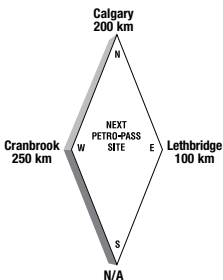

PINCHER CREEK

1093 Main St.

Tel: (403) 627-3170

Fax: (403) 627-5619

Shawn Delaney

Attended Hours:
8:00 a.m. - 5:00 p.m. - Mon. to Friday
8:00 a.m. - Noon - Saturday

Other Services:

Latitude 49.485719 Longitude -113.93223

24 HOURS

ATTENDED HOURS