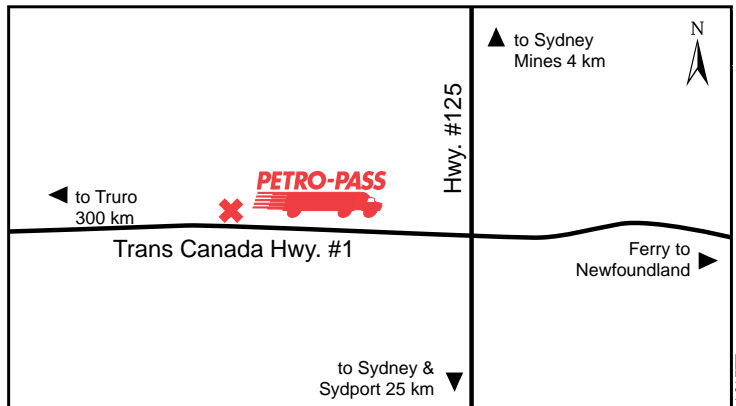

Trans Canada Hwy #1

Tel: (902) 736-8826

Craig Cann

Attended Hours of Operation:
6:00 a.m. - 11:00 p.m. - 7 Days a Week

Other Services:
Coffee, Service Station with Gasoline

Latitude 46.253284 Longitude -60.298156

L271944

24 HOURS

ATTENDED HOURS