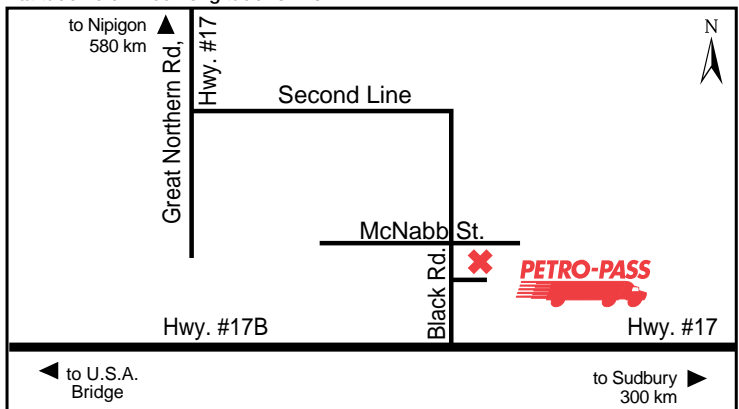

Other Services:

Drivers' Lounge, Hot Soup, ATM, Fax, Photocopies, Sandwiches, Hot Dogs, Pizza, Satellite TV, Coffee

Latitude 46.521205 Longitude -84.287211

24 HOURS

ATTENDED HOURS