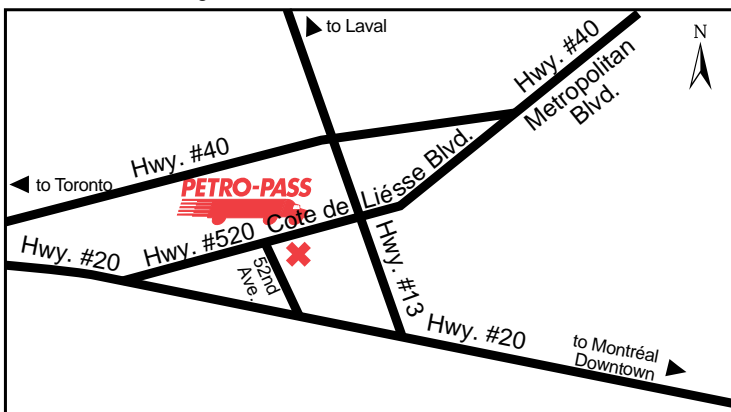

24 HOURS

**10700 Cote de Liesse Blvd.**

**Attended Hours of Operation:**  
Unattended

Tel: (514) 745-5511

**Other Services:**

Fast Food Restaurant nearby, Drivers' Lounge.

Line Racine

Latitude 45.46227 Longitude -73.721966