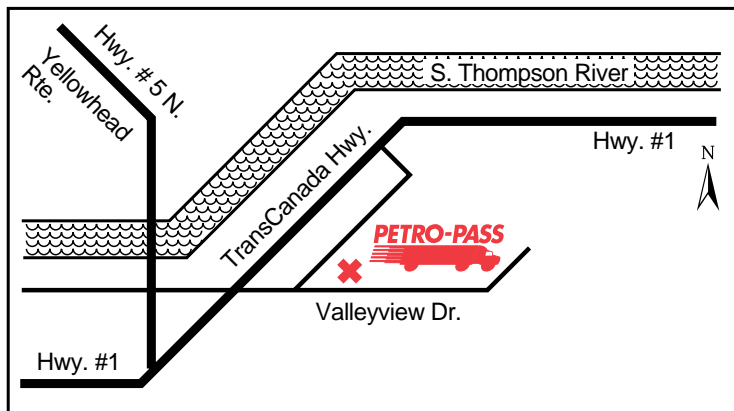

KAMLOOPS - TCH EAST

BRITISH COLUMBIA

1639 East TransCanada Hwy. (Hwy. #1 & Hwy. #5)

Tel: (250) 372-5035

Fax: (250) 372-1383

Robert Vandriel

Attended Hours of Operation:

8:00 a.m. - 5:00 p.m. - Monday to Friday

Other Services:

Drivers' Lounge, Coffee, Air, Food Services Nearby, Fax

Latitude 50.673285 Longitude -120.294585