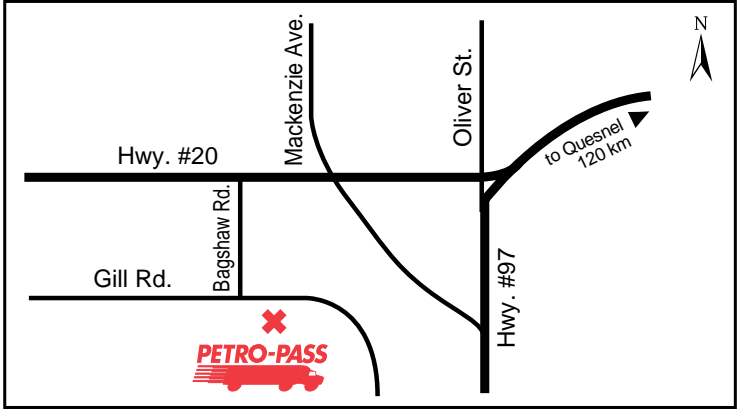

1040 Gill Road BCR Industrial Site

Tel: (250) 392-4944
Fax: (250) 392-4917

Attended Hours of Operation:
8:00 a.m. - 5:00 p.m. - Monday to Friday

Other Services:
Coffee, Food Services Nearby

Latitude 52.120295 Longitude -122.127607

Terry Lillico

WL169667

24 HOURS

ATTENDED HOURS