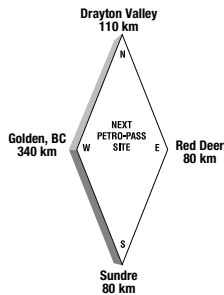

4703 - 45th Street

Tel: (403) 845-3369

Elroy Koch
Tom Roots

Attended Hours of Operation:
8:00 a.m. - 5:00 p.m. - Monday to Friday

Other Services:
Coffee

Latitude 52.370353 Longitude -114.909471