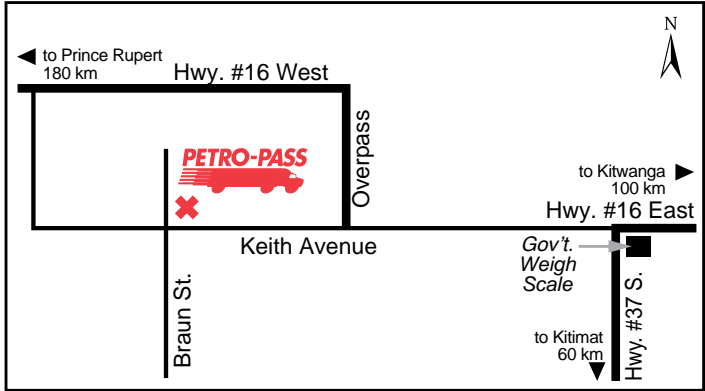

5138 Keith Avenue

Tel: (250) 635-2066
1-800-308-2066

Attended Hours of Operation:
7:00 a.m. - 7:00 p.m. – Monday to Friday
9:00 a.m. - 1:00 p.m. – Saturday

Other Services:

Doug Ames

Latitude 54.513795 Longitude -128.623509