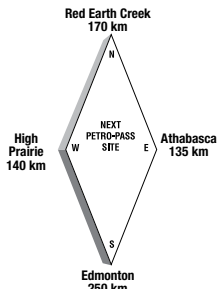

901 - 15th Ave. S.E.

Attended Hours of Operation:
Unattended

Tel: (780) 849-3820

Other Services:

Ingo Von Wackerbarth
Barrie Deschover

Latitude 55.269239 Longitude -114.77211

24 HOURS

3803 - 47th Avenue

Attended Hours of Operation:
7:30 a.m. - 5:00 p.m. - Monday to Friday

Tel: (403) 742-5300

Other Services:

Elroy Koch
Daryl Nelson

Latitude 52.322783 Longitude -112.68018