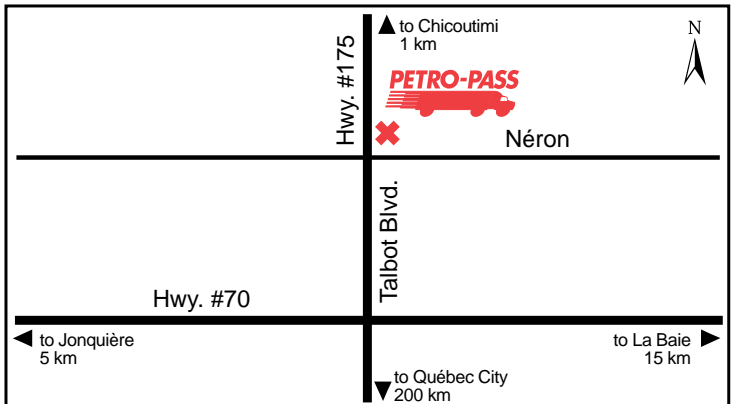

24 HOURS

**10700 Cote de Liesse Blvd.**

**Attended Hours of Operation:**  
Unattended

Tel: (514) 745-5511

**Other Services:**

Fast Food Restaurant nearby, Drivers' Lounge.

Line Racine

Latitude 45.46227 Longitude -73.721966