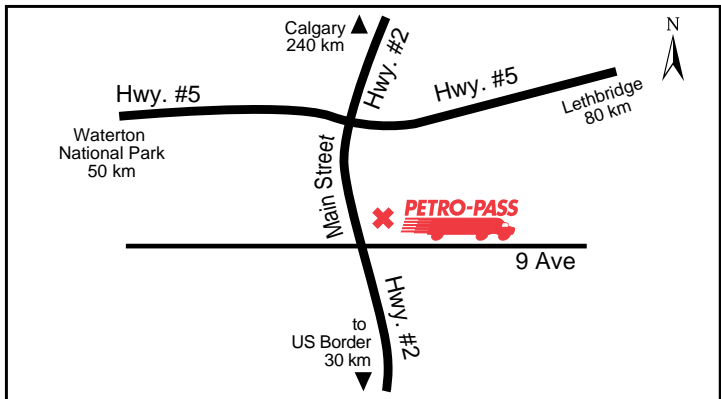

Attended Hours of Operation:

8:00 a.m. - 5:00 p.m. – Monday to Friday

Other Services: Lubricants, Bulk Fuel Delivery

Latitude 49.188884 Longitude -113.301702