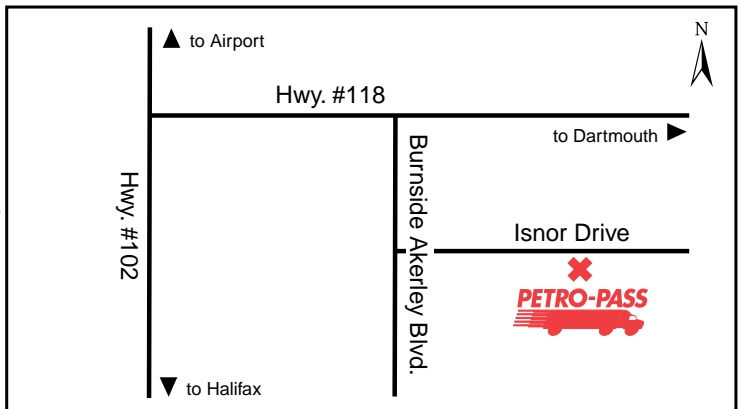

Other Services:

Drivers' Lounge, Hot Dog, Fax, Coffee, Pizza

John Ives

Latitude 44.706052 Longitude -63.597525