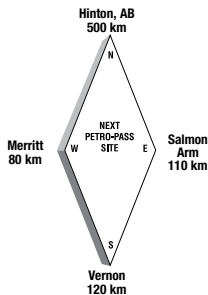

1885 West TransCanada Hwy., Exit 366

Tel: (250) 374-6263
Fax: (250) 374-9886
Monty Nelson

Attended Hours of Operation:
24 Hours - 7 Days A Week

Other Services:
Canopy, JavaStop Coffee, Driver's Lounge with TV and Pool Table, Fax, Photocopier, ATM.
Nearby: Truck Wash and Services

Latitude 50.659283 Longitude -120.397239