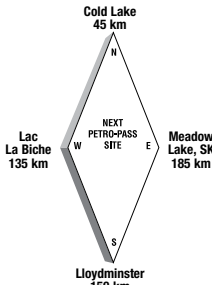

5602 - 54th Avenue

Tel: (780) 826-3043
Fax: (780) 826-3040
Phil Morris

Attended Hours of Operation:
6:00 a.m. - 5:00 p.m. – Monday to Friday

Other Services:
Solvent

Latitude 54.271396 Longitude -110.758946

BC38050

24 HOURS

ATTENDED HOURS