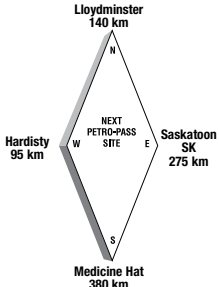

### Other Services:

Air, Coffee, ATM

Latitude 52.360866 Longitude -110.257019

24 HOURS

ATTENDED HOURS