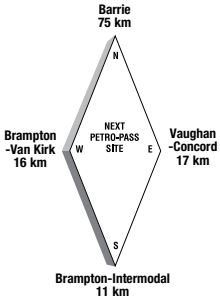

Hwy 50 & Rutherford

Tel: (905) 265-8876
Fax: (905) 265-8876
Guljinder Tak

Attended Hours of Operation:
24 Hrs - 7 Days a Week

Other Services:
Hot Soup, Hot Dogs, Drivers' Lounge, Air, Vacuum,
JavaStop Coffee

Latitude 43.802563 Longitude -79.667273