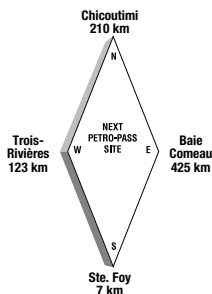

500 Marais Street Autoroute 40, Exit 312

Tel: (418) 688-5083

Stéphane Garneau

Latitude 46.827851 Longitude -71.283739

Attended Hours of Operation:
8:00 a.m. - 5:00 p.m. - Monday to Friday

Other Services:
Drivers' Lounge, Air,
Restaurant and Motel nearby

24 HOURS

ATTENDED HOURS