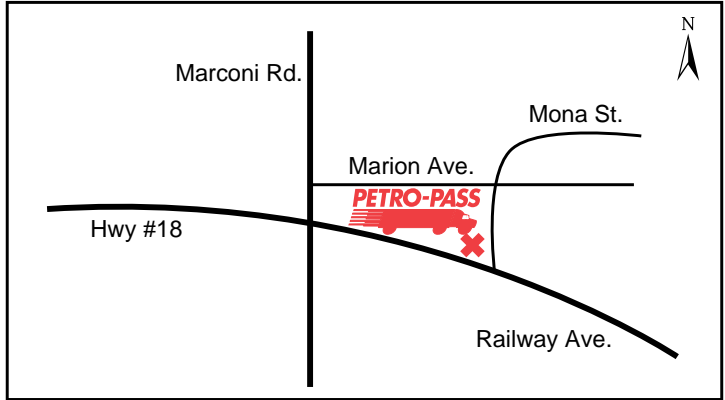

# 216 Mona Street

Tel: (306) 483-2680  
Fax: (306) 483-2484

Raymond Girard

**Attended Hours of Operation:**  
8:00 a.m. - 5:00 p.m. – Monday to Friday

**Other Services:**

Latitude 49.233755 Longitude -102.18122