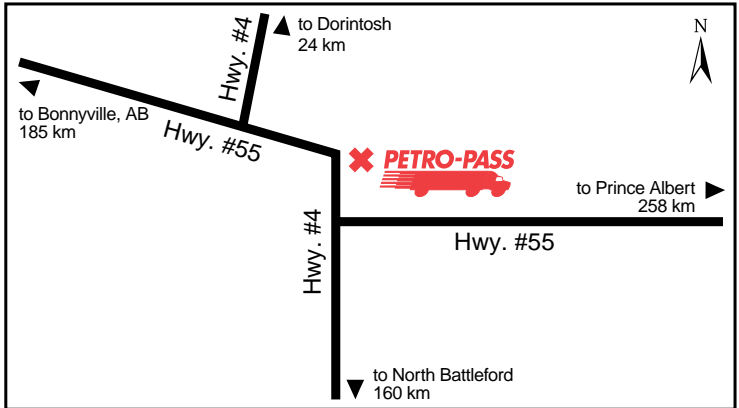

# Hwy #4 North

Tel: (306) 236-5241

Richard Harasym

**Attended Hours of Operation:**

8:00 a.m. - 5:00 p.m. – Monday to Friday

**Other Services:**

Latitude 54.135348 Longitude -108.452461

MK06863