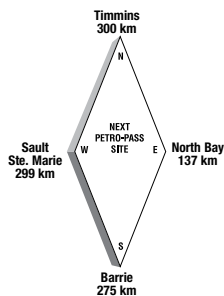

SUDBURY

ONTARIO

3070 Regent Street

Attended Hours of Operation:

6:00 a.m. - 11:00 p.m. - Monday to Friday

8:00 a.m. - 8:00 p.m. - Saturday

10:00 a.m. - 9:00 p.m. - Sunday

Tel: (705) 522-8701

Fax: (705) 522-4280

Other Services:

Drivers' Lounge, Air, Vacuum, Sandwiches, Soup, Hot Dogs, Pizza, Satellite TV, ATM, Fax, JavaStop Coffee

Norm Theriault

Latitude 46.436134 Longitude -80.974222

SDA2509

24 HOURS

ATTENDED HOURS