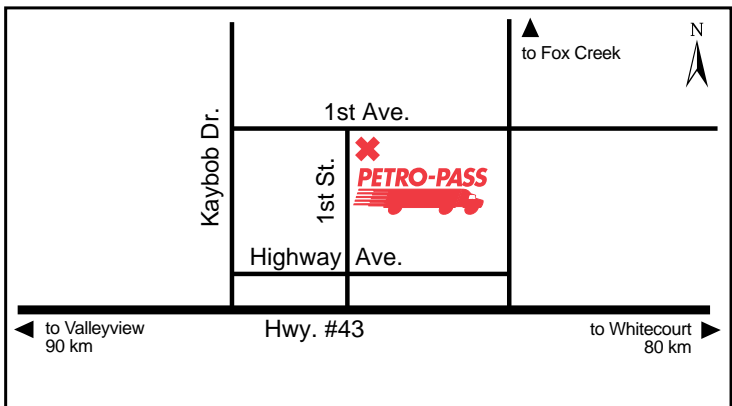

# 109 - 1st Ave.

Tel: (780) 622-3007

**Attended Hours of Operation:**  
8:00 a.m. - 5:00 p.m. - Monday to Friday

**Other Services:**

Coffee during Business Hours, Packaged DEF

Ingo Von Wackerbarth

Latitude 54.393084 Longitude -116.799431