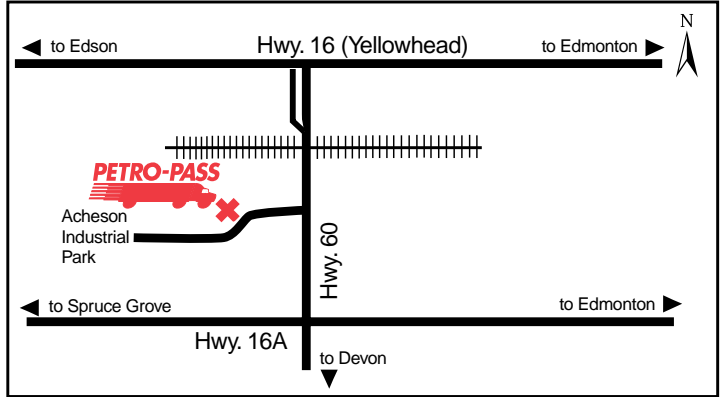

**Danny and Vandy Lipinski** Latitude 53.548075 Longitude -113.767832

ED39444

**24 HOURS**

**ATTENDED HOURS**

**15630 - 118th Avenue**

**Attended Hours of Operation:**  
 6:00 a.m. - 6:00 p.m. - Monday to Friday  
 Closed Weekends