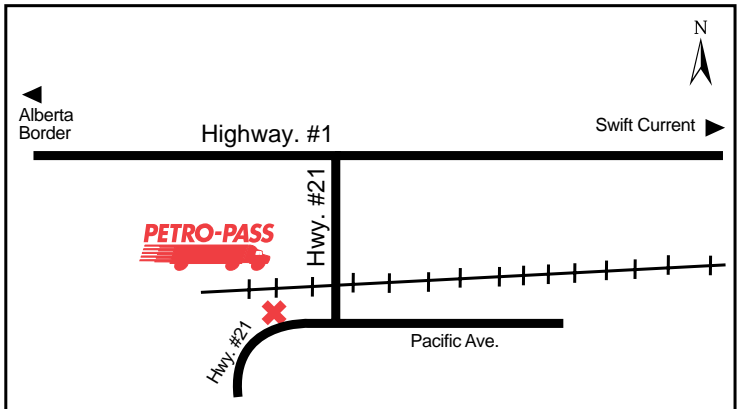

MP39092

24 HOURS

ATTENDED HOURS