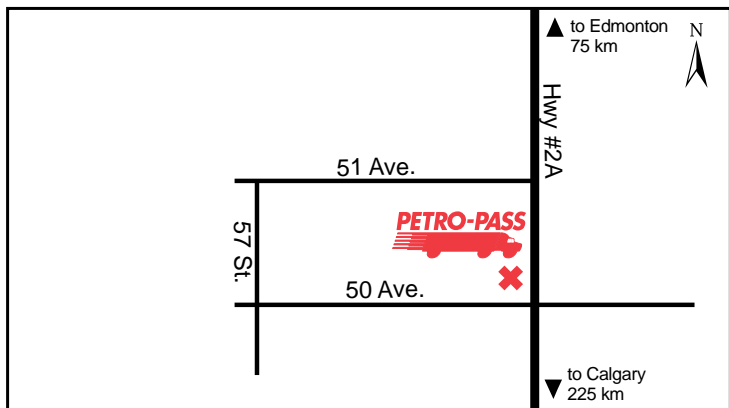

### Other Services:

24 Hour Restaurant Nearby

Latitude 52.971968 Longitude -113.390568

24 HOURS

ATTENDED HOURS