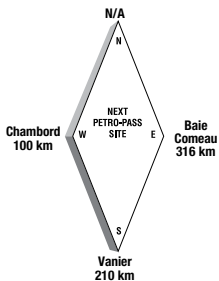

2231 Talbot Blvd.

Tel: (418) 590-9833

Stéphane Garneau

Attended Hours of Operation:

Unattended

Other Services:

Drivers' Lounge

Latitude 48.387291 Longitude -71.076586