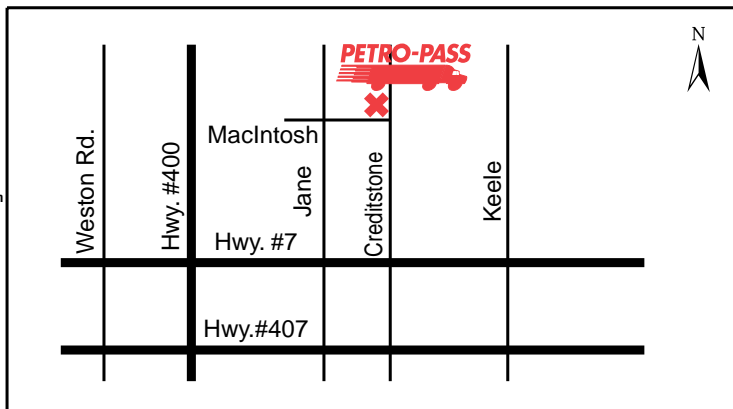

**4747 Steeles Ave W.
North York**

Tel: (416) 744-6764

Chandarkant Prajapati

Latitude 43.771326 Longitude -79.540114

Attended Hours of Operation:
24 Hours - 7 Days a Week

Other Services:
Air, JavaStop Coffee

NR42495

24 HOURS

120 MacIntosh Blvd.

Tel: (905) 761-2850

Fax: (905) 761-2847

**Ali Elsakran
Sherif Elsakran**

Latitude 43.804321 Longitude -79.520127

Attended Hours of Operation:
7:00 a.m. - 7:00 p.m. - Monday to Friday
9:00 a.m. - 1:00 p.m. - Saturday

Other Services:
Drivers' Lounge, Air, Vacuum, JavaStop Coffee,
Fax, ATM, Hot Food

CO42457

24 HOURS

ATTENDED HOURS