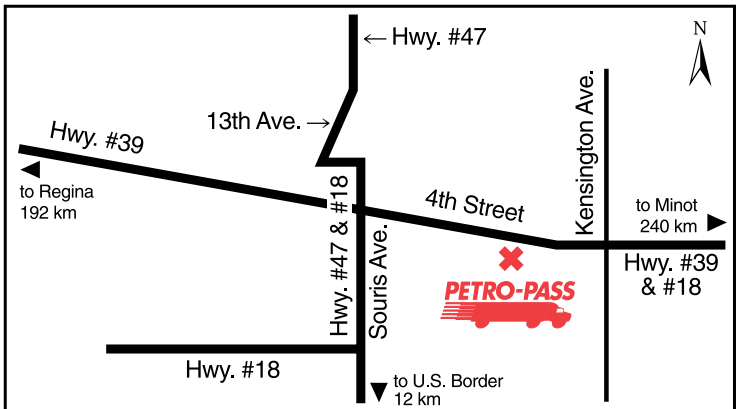

Highway 26 and 674

Tel: (306) 397-2331

Blair Lamon

Attended Hours of Operation:
8:00 a.m. - 5:00 p.m. - Monday to Friday

Other Services:

Latitude 53.191385 Longitude -108.766944

EA369253

24 HOURS

ATTENDED HOURS

134 - 4th Street

Tel: (306) 637-4370
Fax: (306) 634-5905

Raymond Girard

Attended Hours of Operation:
8:00 a.m. - 5:00 p.m. - Monday to Friday

Other Services:

Latitude 49.132409 Longitude -102.974156

EA37674

24 HOURS

ATTENDED HOURS