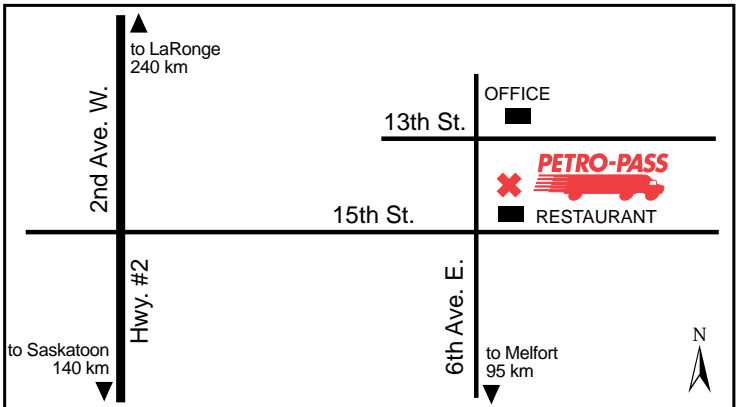

# 655 - 13th St. East

Tel: (306) 763-6478

Robert Burke

**Attended Hours of Operation:**  
8:00 a.m. - 5:00 p.m. – Monday to Friday

**Other Services:**  
Restaurant Nearby

Latitude 53.20092 Longitude -105.73689