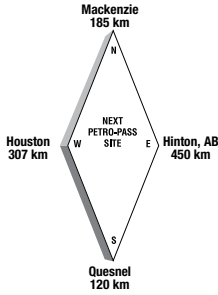

PRINCE GEORGE - HARTWAY DR. (Cardlock) BRITISH COLUMBIA

5435 Hartway Drive

Tel: (250) 562-8166

Attended Hours of Operation:
Unattended

Other Services:

Latitude 53.878466 Longitude -122.739977