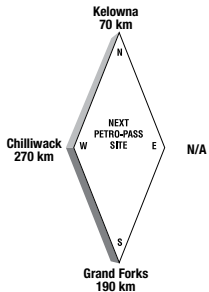

466 Okanagan Avenue East

Attended Hours of Operation:
8:00 a.m. - 4:00 p.m. - Monday to Friday

Tel: (250) 492-8666
Toll Free: 1-888-763-3222

Other Services:

Don Spring

Latitude 49.478749 Longitude -119.572771

PT02911

24 HOURS

ATTENDED HOURS