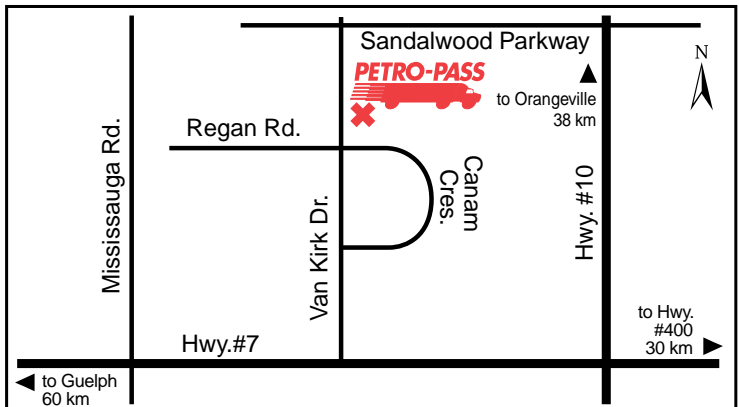

45 Van Kirk Drive

Attended Hours of Operation:
Unattended

Tel: (416) 717-3046

Other Services:

Brian Wilson

Latitude 43.702308 Longitude -79.799103