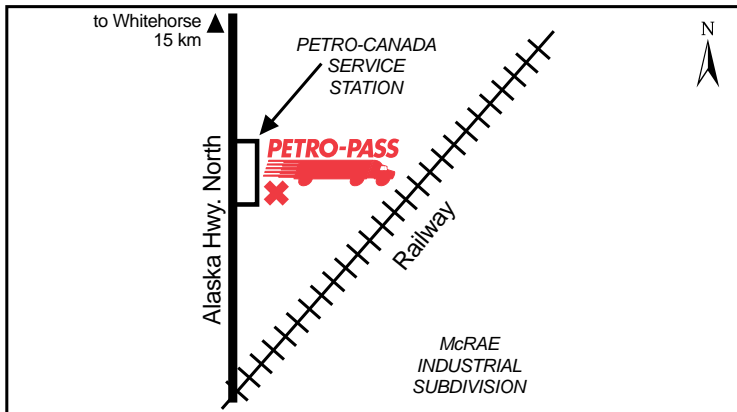

**Alaska Hwy.
(Mile 910, Km 1463)**

Tel: (867) 667-6431

Mike Baldwin

Latitude 60.638075 Longitude -135.001529

Attended Hours of Operation:
Unattended

Other Services:

Gasoline, Showers, Washrooms, Lubricants, Tire Repair at Petro-Canada Service Station next door

24 HOURS

WH37455

110 Galena Road

Tel: (867) 667-2468

Mike Baldwin

Latitude 60.741498 Longitude -135.073256

Attended Hours of Operation:
8:00 a.m. - 5:00 p.m. - Monday to Friday

Other Services:

Diesel Shop and Tire Shop Nearby