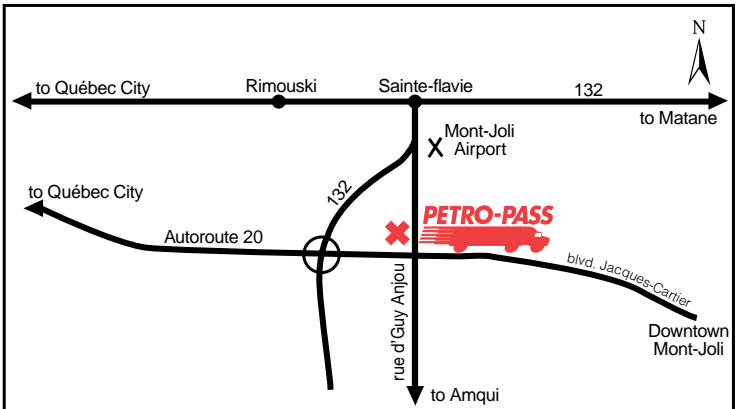

24 HOURS

ATTENDED HOURS