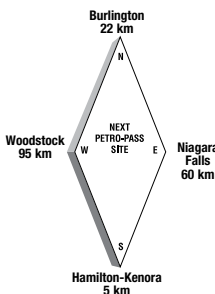

Burlington Street at Parkdale Avenue

Tel: (905) 543-0673
Fax: (905) 543-1243

Attended Hours of Operation:
5:00 a.m. - midnight - Monday to Thursday
5:00 a.m. - 8:00 p.m. - Fri., 9:00 a.m. - 5:00 p.m. - Sat.
10:00 a.m. - 6:00 p.m. - Sunday

Other Services:
Drivers' Lounge, Air, Vacuum, Sandwiches, Snacks,
Hot Dogs, Hot Soup, Phone Cards, Pizza, Fax Service,
JavaStop Coffee, Outdoor Patio, Bulk DEF

Terry Stray

Latitude 43.257651 Longitude -79.782876

24 HOURS

ATTENDED HOURS

7443 Trafalgar Road

Tel: (905) 876-3271
Fax: (905) 876-3271

Attended Hours of Operation:
6:00 a.m. - 11:00 p.m. - Monday to Friday
7:00 a.m. - 11:00 p.m. - Saturday and Sunday

Other Services:
Fax Service

Jeff Maillette

Latitude 43.566431 Longitude -79.822379