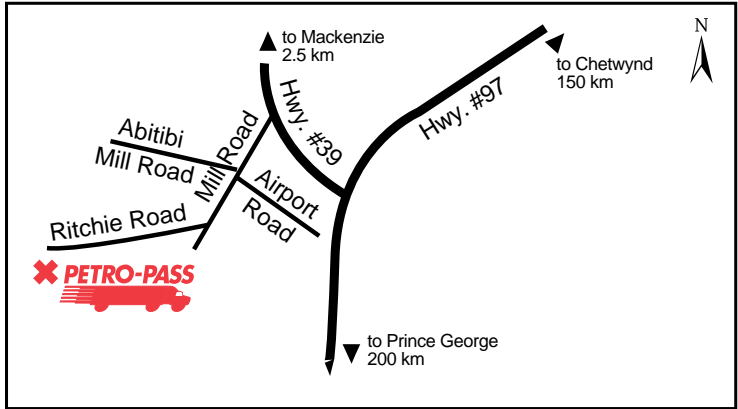

5325 Ritchie Road

Tel: (250) 997-3332
Fax: (250) 997-4274
Terry Melville

Attended Hours of Operation:
8:00 a.m. - 5:00 p.m. – Monday to Friday

Other Services:

Latitude 55.309902 Longitude -123.152232