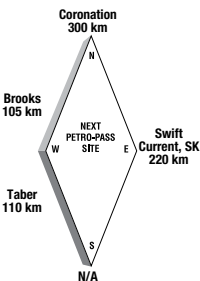

**Other Services:**  
C-Store, A&W Restaurant, Driver's Lounge, Coffee

Latitude 50.072869 Longitude -110.755255

**24 HOURS**

**Jct of Sparrow Dr & Hwy. 625**

**Attended Hours of Operation:**  
6:00 a.m. - 6:00 p.m. - Monday to Friday