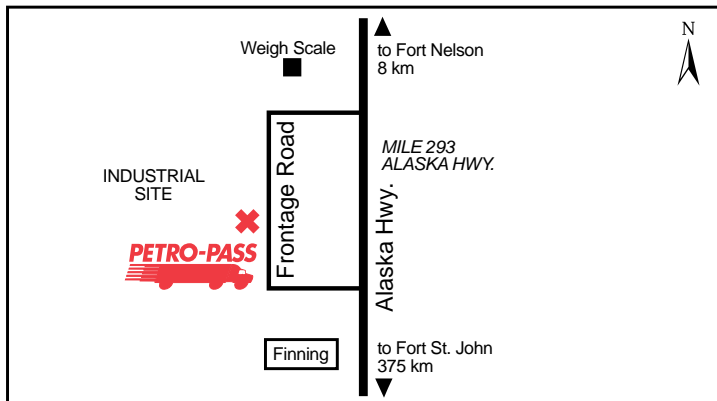

FND2901

**24 HOURS**

**ATTENDED HOURS**

**11724 Alaska Highway**

**Attended Hours of Operation:**  
24 Hours - 7 days a week

Tel: (250) 785-6758

**Other Services:**  
Humpty's Restaurant

**Harold Bergman**