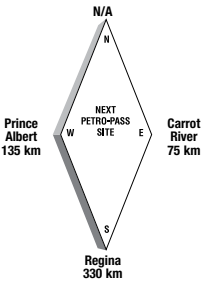

Highway 3 E.

Attended Hours of Operation:
7:00 a.m. - 5:00 p.m. Monday to Friday

Tel: (306) 873-2511

Other Services:
Coffee

Cindy Pearse

Latitude 52.842269 Longitude -104.034822

24 HOURS

ATTENDED HOURS