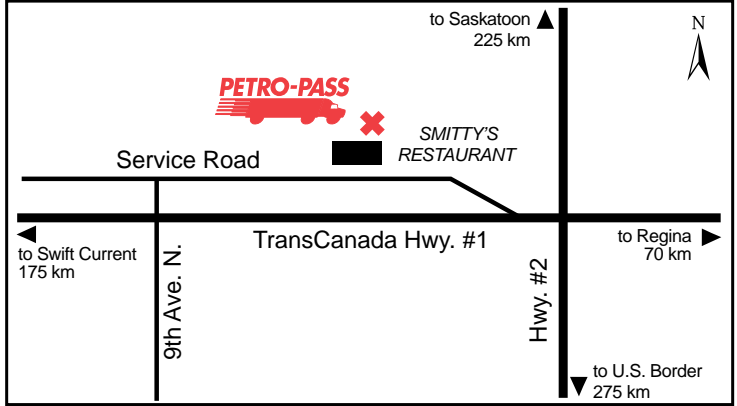

**Other Services:**  
 Drivers' Lounge with T.V., Truck Wash Nearby,  
 24hr Retail Site

Latitude 50.426446 Longitude -105.547371

A637808

**24 HOURS**

**ATTENDED HOURS**

**1007 Battleford Road**

Tel: (306) 445-3592