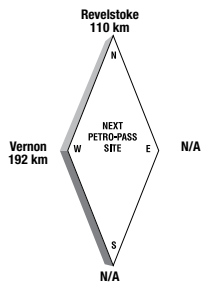

# Highway 6

Tel: (250) 265-3819

Robert Vandriel

**Attended Hours of Operation:**

9:00 a.m. - 5:00 p.m. - Monday to Friday

**Other Services:**

Latitude 50.249167 Longitude -117.806944

**24 HOURS**