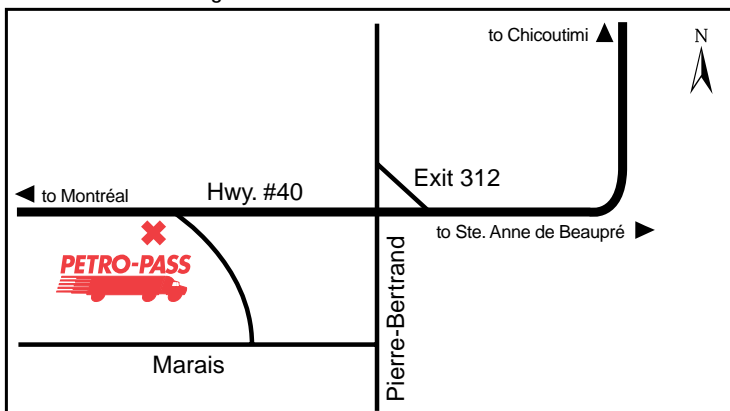

500 Marais Street Autoroute 40, Exit 312

Tel: (418) 688-5083

Stéphane Garneau

Latitude 46.827851 Longitude -71.283739

Attended Hours of Operation:
8:00 a.m. - 5:00 p.m. - Monday to Friday

Other Services:
Drivers' Lounge, Air,
Restaurant and Motel nearby

24 HOURS

ATTENDED HOURS