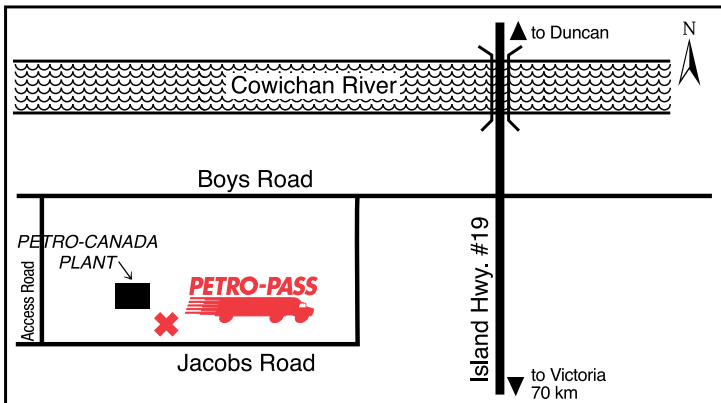

DUNCAN (Cardlock)

2935 Jacobs Road

Tel: (250) 746-4313

Ron Gertzen

Attended Hours of Operation:
7:30 a.m. - 5:00 p.m. – Monday to Friday

Other Services:

Latitude 48.768731 Longitude -123.700857

DN69678

24 HOURS

ATTENDED HOURS