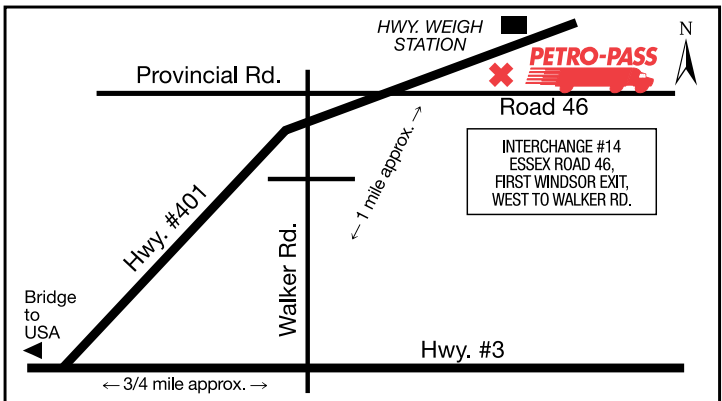

4404 County Road 46

Tel: (519) 737-2634
Fax: (519) 737-1729
Joyce Gauthier

Attended Hours of Operation:
Unattended

Other Services:

Latitude 42.242208 Longitude -82.947947