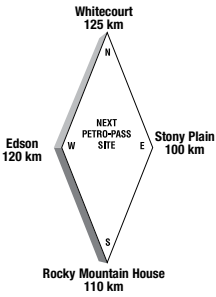

2054 50th Street

Tel: (780) 542-4360

Danny and Vandy Lipinski

Attended Hours of Operation:

Unattended

Other Services:

Latitude 53.1935937 Longitude -114.9766707

DD92618

24 HOURS

510 Premier Road

Tel: (403) 823-4833

Fax: (403) 823-5933

Barb Hoff

Elroy Koch

Attended Hours of Operation:

8:00 a.m. - 5:00 p.m. - Monday to Friday

Other Services:

Bulk Plant, Lube Warehouse, Fuel Deliveries, Methanol and Glycol Products

Latitude 51.461494 Longitude -112.728736