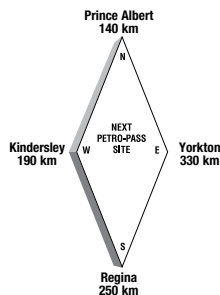

411 Melville Street

Tel: (306) 934-6766
Fax: (306) 668-6110

Garry Custead

Attended Hours of Operation:
Unattended

Other Services:

Latitude 52.086864 Longitude -106.6589