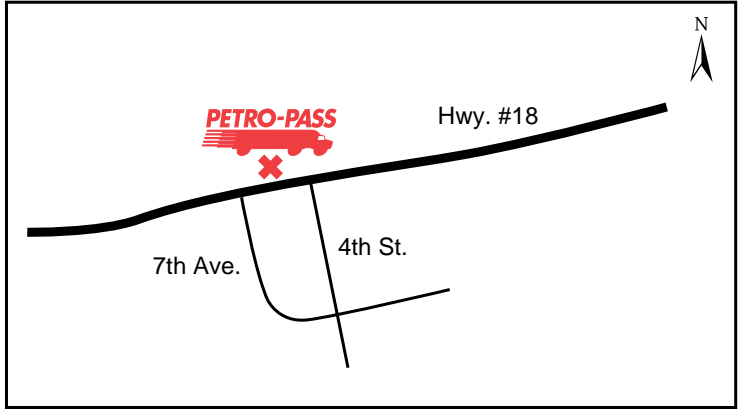

# 100 Railway Avenue

Tel: (306) 478-2223

Darryl Meyer

**Attended Hours of Operation:**  
7:00 a.m. - 4:00 p.m. - Monday to Friday

**Other Services:**

Latitude 49.420752 Longitude -107.076933

MS63735

**24 HOURS**