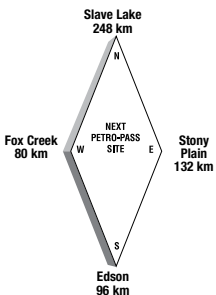

4135 - 42nd St.

Tel: (780) 778-2346

Ingo Von Wackerbarth

Attended Hours of Operation:

Unattended

Other Services:

Latitude 54.144933 Longitude -115.712661