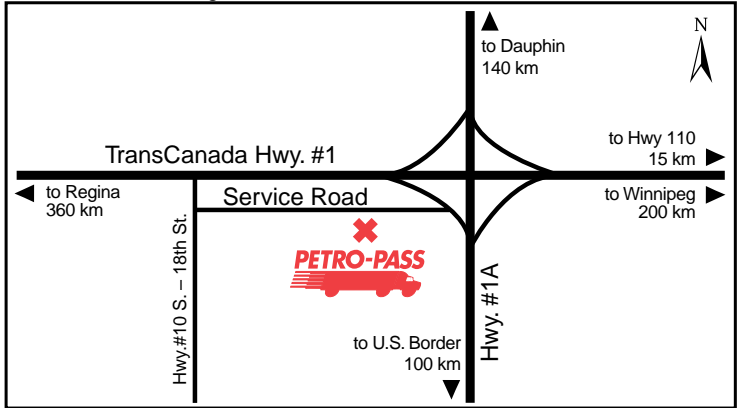

TransCanada Hwy. #1 & Hwy. #1A

Tel: (204) 728-4554

Mario Floresco

Attended Hours of Operation:
Unattended

Other Services:

24 Hour Petro-Canada Service Station and Humpty's Restaurant Located Across from Petro-Pass

Latitude 49.886319 Longitude -99.941844