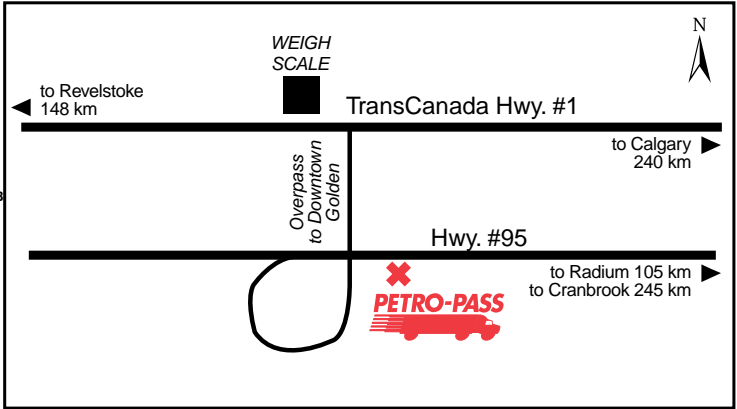

820 - 10th Avenue

Tel: (250) 344-6161
Fax: (250) 344-2232

Ladine Salsbury

Attended Hours of Operation:
8:00 a.m. - 5:00 p.m. - Monday to Friday

Other Services:

Latitude 51.3045 Longitude -116.969805