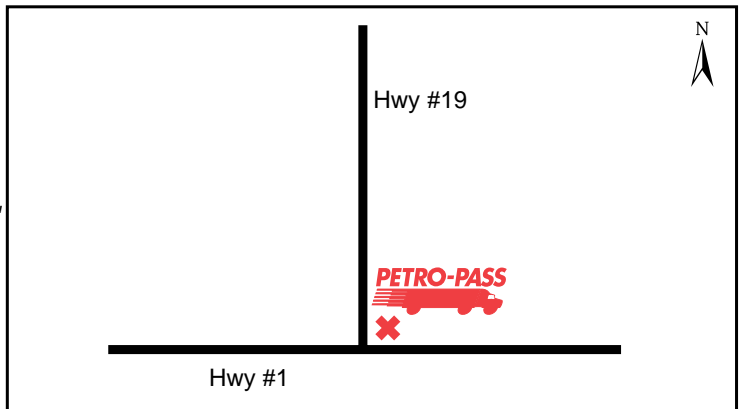

ATTENDED HOURS

North of #1 Hwy on Hwy 19

Attended Hours of Operation:

Unattended

Tel: (306) 691-5501

Fax: (306) 694-1734

Other Services:

Renald & Christine Mazenc

Latitude 50.461841 Longitude -106.645907