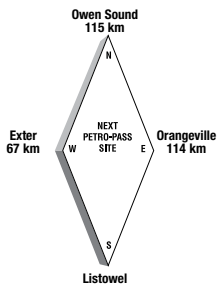

50 North Street West

Tel: (519) 357-2664

Mark Foxtton

Attended Hours of Operation:

Unattended

Other Services:

DEF Jugs

Latitude 43.897537 Longitude -81.306531