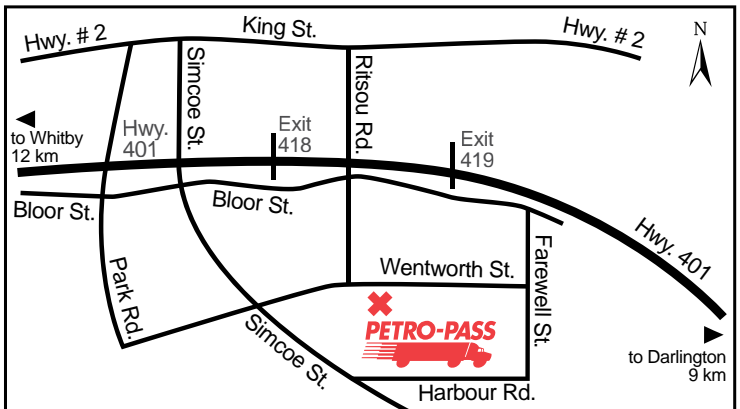

# 190 Wentworth St. E.

Tel: (905) 723-3742  
Mark Frew

Latitude 43.876437 Longitude -78.838953

**Attended Hours of Operation:**  
7:00 a.m. - 5:00 p.m. - Monday to Friday

**Other Services:**

24 HOURS

ATTENDED HOURS