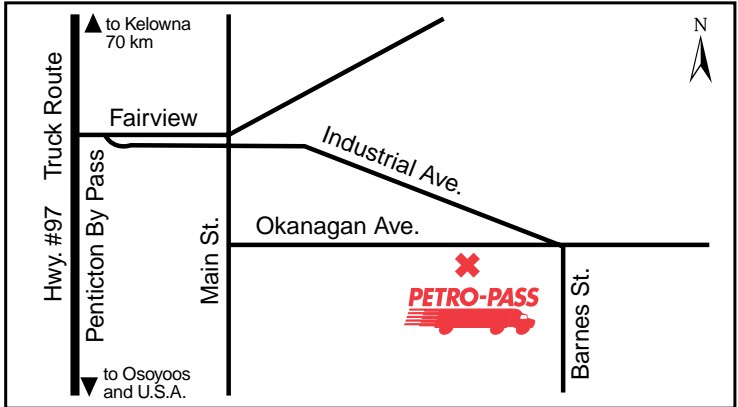

466 Okanagan Avenue East

Attended Hours of Operation:
8:00 a.m. - 4:00 p.m. - Monday to Friday

Tel: (250) 492-8666
Toll Free: 1-888-763-3222

Other Services:

Don Spring

Latitude 49.478749 Longitude -119.572771

PT02911

24 HOURS

ATTENDED HOURS