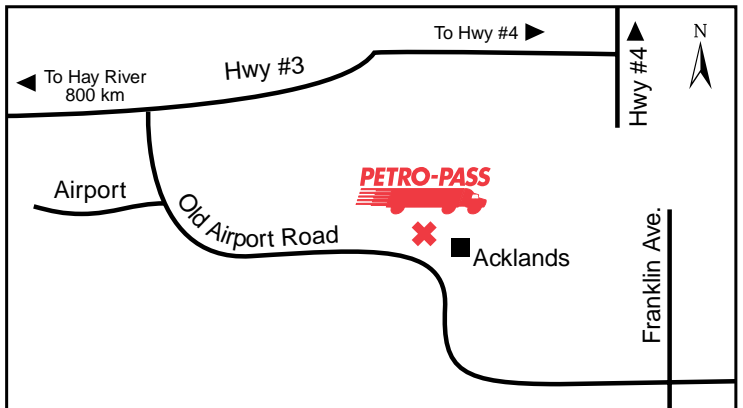

2 Bear Road

Attended Hours of Operation:

Unattended

Tel: Hay River (867) 874-2215

Other Services:

Shawn Delaney

Bill Wright

Latitude 60.569681 Longitude -116.152117

24 HOURS

YELLOWKNIFE (Cardlock)

324 Old Airport Road

Attended Hours of Operation:

Unattended

Tel: (867) 873-4001

Other Services:

Shawn Delaney

Latitude 62.455891 Longitude -114.408274

24 HOURS