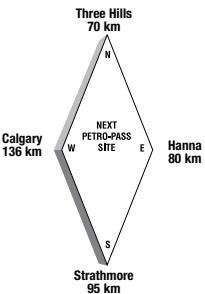

2054 50th Street

Tel: (780) 542-4360

Danny and Vandy Lipinski

Attended Hours of Operation:

Unattended

Other Services:

Latitude 53.1935937 Longitude -114.9766707

DD92618

24 HOURS

510 Premier Road

Tel: (403) 823-4833

Fax: (403) 823-5933

Barb Hoff

Elroy Koch

Attended Hours of Operation:

8:00 a.m. - 5:00 p.m. - Monday to Friday

Other Services:

Bulk Plant, Lube Warehouse, Fuel Deliveries, Methanol and Glycol Products

Latitude 51.461494 Longitude -112.728736

DR39058

24 HOURS

ATTENDED HOURS