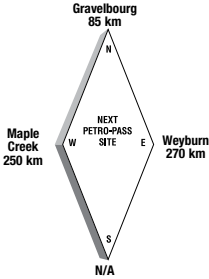

# 100 Railway Avenue

Tel: (306) 478-2223

Darryl Meyer

**Attended Hours of Operation:**  
7:00 a.m. - 4:00 p.m. - Monday to Friday

**Other Services:**

Latitude 49.420752 Longitude -107.076933

MS63735

**24 HOURS**