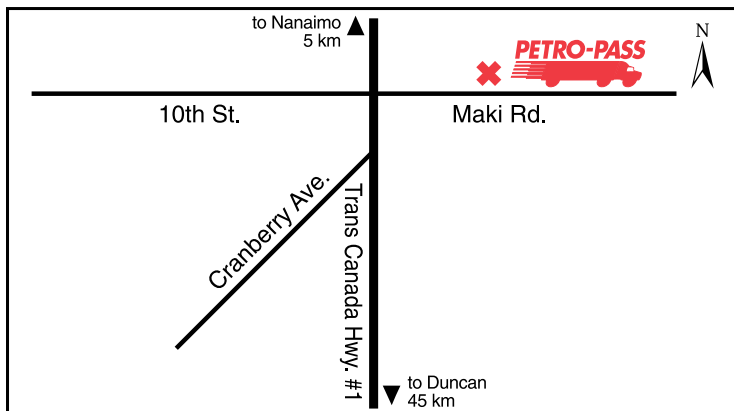

40 Maki Road

Tel: (250) 753-0278

Fax: (250) 753-8503

Ron Gertzen

Attended Hours of Operation:

Unattended

Other Services:

Latitude 49.130812 Longitude -123.919435