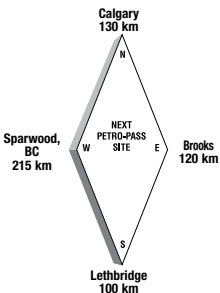

# Hwy 23, 108 Service Road

Tel: (403) 485-6905

**Attended Hours of Operation:**  
24 hours - 7 days a week

**Other Services:**

**Keith Kyun**

Latitude 50.406353 Longitude -113.255069

**24 HOURS**

VI/39005